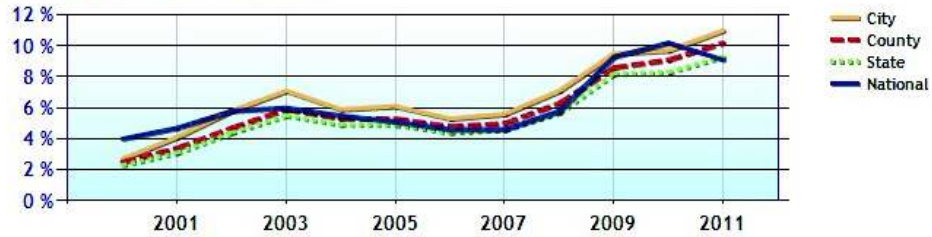

Economy near Ansonia, CT

	City	County	State	National
Unemployment Rate	11.0%	10.2%	9.3%	9.1%
Recent Job Growth	1.0%	0.0%	0.0%	-0.1%
Future Job Growth	31.0%	29.8%	30.7%	31.3%
Sales Tax	6.0%	6.0%	6.0%	6.8%
Income Tax	5.0%	5.0%	5.0%	6.3%
Cost of Living Index	121.0	119.2	125.3	100.0

Unemployment Rate - Ten Year Chart