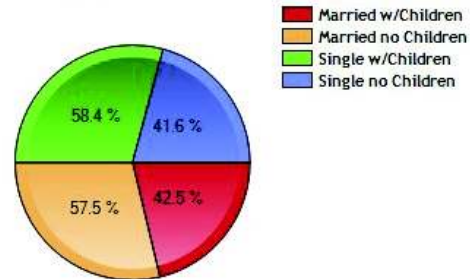

Family Status