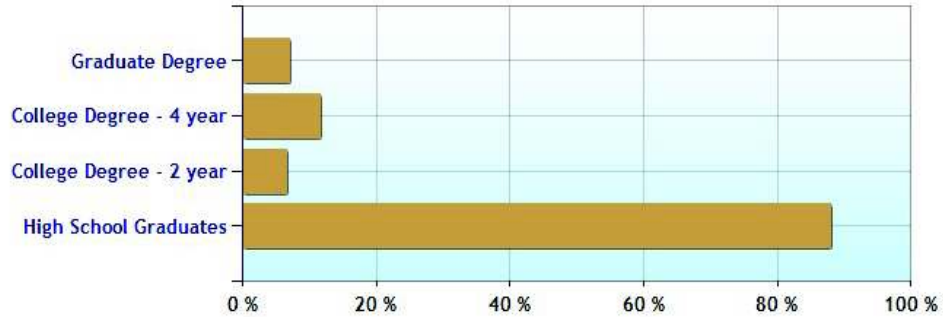

Education near Ansonia, CT

	City	County	State	National
High School Graduates	88.0%	88.1%	88.5%	84.7%
College Degree - 2 year	6.5%	7.6%	7.4%	7.5%
College Degree - 4 year	11.5%	17.7%	20.1%	17.4%
Graduate Degree	7.1%	14.3%	15.1%	10.1%
Expenditures per Student	$6,436	$7,787	$8,058	$5,678
Students per Teacher	17.4	15.4	14.5	14.9
Students per Librarian	26	409	375	803
Students per Guidance Counselor	545	458	406	513

Degree Analysis for Ansonia