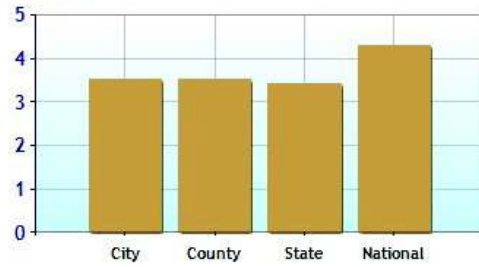

Commuting Methods for Ansonia

Commute Time

Health near Ansonia, CT

	City	County	State	National
Air Quality	6	6	15	83
Watershed Quality	44	44	54	55
Physicians per Capita	328.4	328.4	278.0	220.5
Health Cost Index	108.4	108.4	108.4	100.0
Superfund Site Index	20	20	46	71
UV Index	3.5	3.5	3.4	4.3

Environmental Quality

UV Index

Health Cost Index

Physicians per Capita