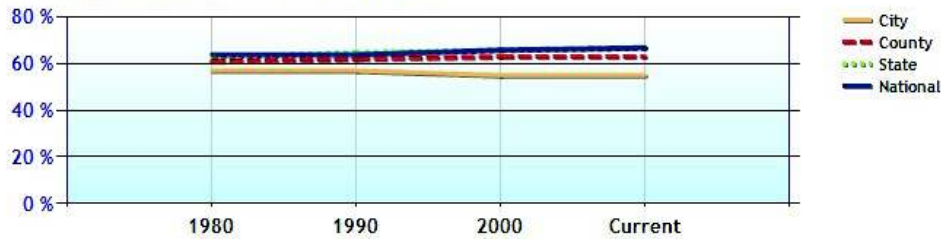

Homes Statistics near Ansonia, CT

	City	County	State	National
Median Age of Home	58.3	47.8	46.2	35.1
Homes Owned	54.2%	61.1%	64.7%	59.9%
Homes Rented	40.4%	32.7%	28.7%	29.7%
Homes Vacant	5.4%	6.3%	6.6%	10.4%

Average Rental Cost - Ten Year Chart

Percentage of Homes Rented - Thirty Year Chart

Percentage of Homes Owned - Thirty Year Chart

Home Use

Median Age of Home

Demographics near Ansonia, CT

	City	County	State	National
Neighborhood Type	Suburban			
Population	18,209	845,853	3,521,669	307,829,557
Population Density	3,064.5	1,401.7	724.9	86.8
Percent Male	48.0%	48.4%	48.8%	49.3%
Percent Female	52.0%	51.6%	51.2%	50.7%
Median Age	38.0	38.6	39.4	36.6
People per Household	2.4	2.5	2.5	2.6
Median Household Income	\$54,859	\$62,142	\$68,320	\$52,954
Average Income per Capita	\$26,572	\$31,269	\$35,693	\$27,067