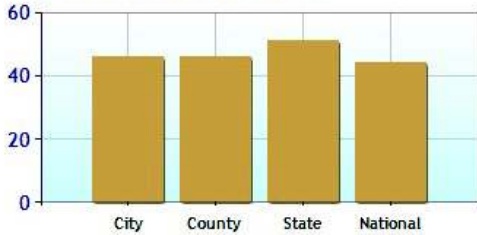

Altitude

Temperature Extremes

Precipitation Summary

Sunny and Cloudy Days per Annum for Ansonia

Comfort Index (during hot weather)

Environmental Statistics near Ansonia, CT

	City	County	State	National
⊙ Air Quality	6	6	15	83
⊙ Watershed Quality	44	44	54	55
⊙ Physicians per Capita	328.4	328.4	278.0	220.5
⊙ Health Cost Index	108.4	108.4	108.4	100.0
⊙ Superfund Site Index	20	20	46	71
⊙ UV Index	3.5	3.5	3.4	4.3