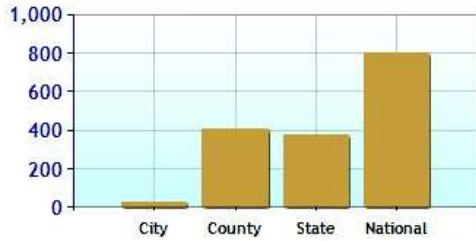

Students per Librarian