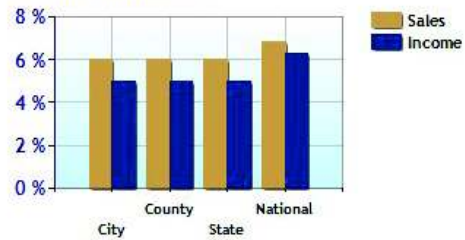

Unemployment Rate - Ten Year Chart

Job Growth - Ten Year Chart

Future Job Growth

Sales and Income Tax

Cost of Living Index

Education near Ansonia, CT

	City	County	State	National
High School Graduates	88.0%	88.1%	88.5%	84.7%
College Degree - 2 year	6.5%	7.6%	7.4%	7.5%
College Degree - 4 year	11.5%	17.7%	20.1%	17.4%
Graduate Degree	7.1%	14.3%	15.1%	10.1%
Expenditures per Student	\$6,436	\$7,787	\$8,058	\$5,678
Students per Teacher	17.4	15.4	14.5	14.9
Students per Librarian	26	409	375	803
Students per Guidance Counselor	545	458	406	513