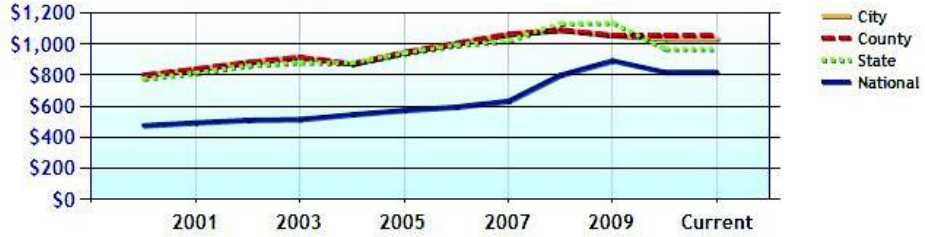

Homes Statistics near Ansonia, CT

	City	County	State	National
Median Age of Home	58.3	47.8	46.2	35.1
Homes Owned	54.2%	61.1%	64.7%	59.9%
Homes Rented	40.4%	32.7%	28.7%	29.7%
Homes Vacant	5.4%	6.3%	6.6%	10.4%

Average Rental Cost - Ten Year Chart