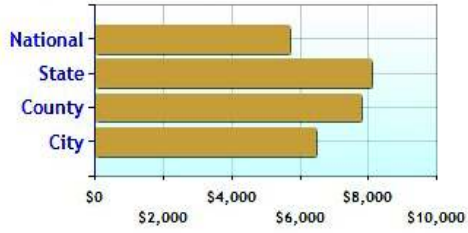

Education near Ansonia, CT

	City	County	State	National
High School Graduates	88.0%	88.1%	88.5%	84.7%
College Degree - 2 year	6.5%	7.6%	7.4%	7.5%
College Degree - 4 year	11.5%	17.7%	20.1%	17.4%
Graduate Degree	7.1%	14.3%	15.1%	10.1%
Expenditures per Student	$6,436	$7,787	$8,058	$5,678
Students per Teacher	17.4	15.4	14.5	14.9
Students per Librarian	26	409	375	803
Students per Guidance Counselor	545	458	406	513

Expenditures per Student