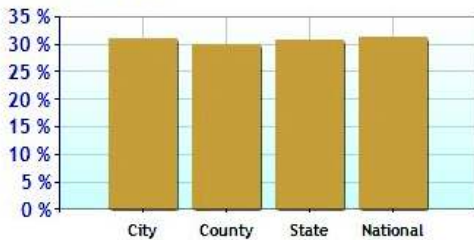

Future Job Growth