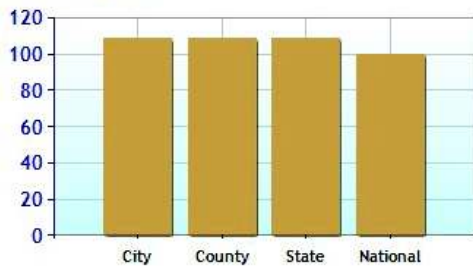

Commuting Methods for Ansonia

Commute Time

Health near Ansonia, CT

	City	County	State	National
Air Quality	6	6	15	83
Watershed Quality	44	44	54	55
Physicians per Capita	328.4	328.4	278.0	220.5
Health Cost Index	108.4	108.4	108.4	100.0
Superfund Site Index	20	20	46	71
UV Index	3.5	3.5	3.4	4.3

Environmental Quality

UV Index

Health Cost Index

Physicians per Capita