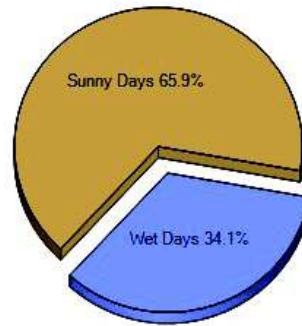

Altitude

Temperature Extremes

Precipitation Summary

Sunny and Cloudy Days per Annum for Ansonia

Comfort Index (during hot weather)

Environmental Statistics near Ansonia, CT

	City	County	State	National
⊙ Air Quality	6	6	15	83
⊙ Watershed Quality	44	44	54	55
⊙ Physicians per Capita	328.4	328.4	278.0	220.5
⊙ Health Cost Index	108.4	108.4	108.4	100.0
⊙ Superfund Site Index	20	20	46	71
⊙ UV Index	3.5	3.5	3.4	4.3