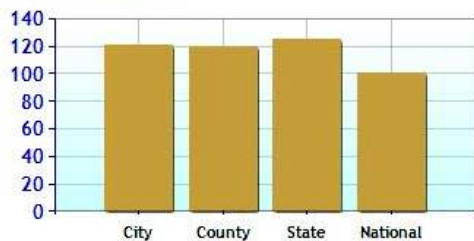

Marital Status

Family Status

Economy near Ansonia, CT

	City	County	State	National
Unemployment Rate	11.0%	10.2%	9.3%	9.1%
Recent Job Growth	1.0%	0.0%	0.0%	-0.1%
Future Job Growth	31.0%	29.8%	30.7%	31.3%
Sales Tax	6.0%	6.0%	6.0%	6.8%
Income Tax	5.0%	5.0%	5.0%	6.3%
Cost of Living Index	121.0	119.2	125.3	100.0

Unemployment Rate - Ten Year Chart

Job Growth - Ten Year Chart

Future Job Growth

Sales and Income Tax

Cost of Living Index

Education near Ansonia, CT

	City	County	State	National
High School Graduates	88.0%	88.1%	88.5%	84.7%
College Degree - 2 year	6.5%	7.6%	7.4%	7.5%
College Degree - 4 year	11.5%	17.7%	20.1%	17.4%
Graduate Degree	7.1%	14.3%	15.1%	10.1%
Expenditures per Student	\$6,436	\$7,787	\$8,058	\$5,678
Students per Teacher	17.4	15.4	14.5	14.9
Students per Librarian	26	409	375	803
Students per Guidance Counselor	545	458	406	513

Expenditures per Student

Students per Teacher

Students per Librarian

Students per Guidance Counselor

High Schools near Ansonia, CT

School	Grades	Students	P/T Ratio	Zipcode
Ansonia High School	09-12	717	14.9	06401
* Emmett O'Brien Technical High School	09-12	520	10.1	06401
Amity Regional Senior High School	09-12	1657	13.2	06525
Shelton High School	09-12	1653	13.9	06484
Seymour High School	09-12	793	14.8	06483
Derby High School	07-12	641	14	06418