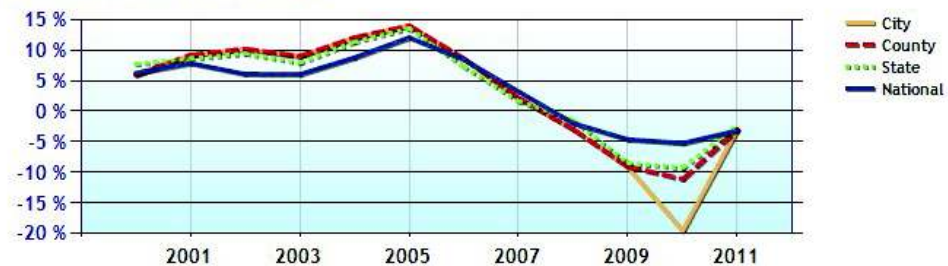

Home Values near Ansonia, CT

	City	County	State	National
Median Home Value	\$248,200	\$238,600	\$265,700	\$175,100
Home Appreciation	-2.9%	-2.9%	-2.3%	-3.2%

Median Home Value - Ten Year Chart

Home Appreciation - Ten Year Chart