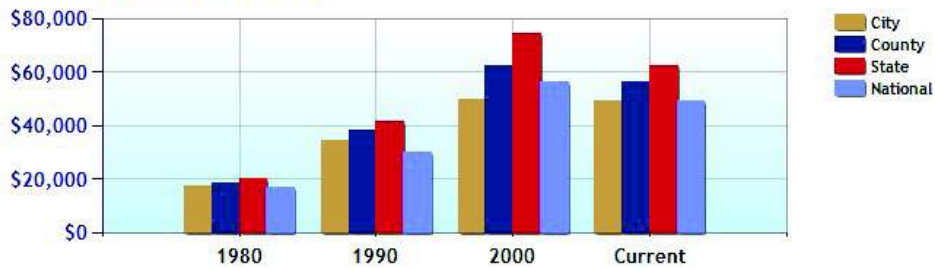

Average Rental Cost - Ten Year Chart

Percentage of Homes Rented - Thirty Year Chart

Percentage of Homes Owned - Thirty Year Chart

Home Use

Median Age of Home

Demographics near Ansonia, CT

	City	County	State	National
Neighborhood Type	Suburban			
Population	18,209	845,853	3,521,669	307,829,557
Population Density	3,064.5	1,401.7	724.9	86.8
Percent Male	48.0%	48.4%	48.8%	49.3%
Percent Female	52.0%	51.6%	51.2%	50.7%
Median Age	38.0	38.6	39.4	36.6
People per Household	2.4	2.5	2.5	2.6
Median Household Income	\$54,859	\$62,142	\$68,320	\$52,954
Average Income per Capita	\$26,572	\$31,269	\$35,693	\$27,067

Population - Thirty Year Chart

Population Age vs Total Population - Thirty Year Chart

Household Income - Thirty Year Chart

Demographics near Ansonia, CT (Continued)

Median Age - Thirty Year Chart

Median Personal Income - Thirty Year Chart