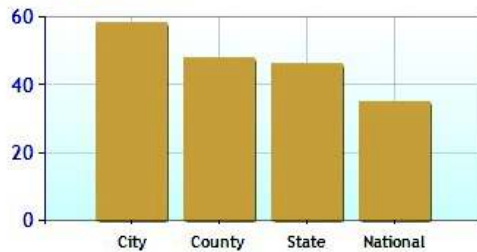

Average Rental Cost - Ten Year Chart

Percentage of Homes Rented - Thirty Year Chart

Percentage of Homes Owned - Thirty Year Chart

Home Use

Median Age of Home

Demographics near Ansonia, CT

	City	County	State	National
Neighborhood Type	Suburban			
Population	18,209	845,853	3,521,669	307,829,557
Population Density	3,064.5	1,401.7	724.9	86.8
Percent Male	48.0%	48.4%	48.8%	49.3%
Percent Female	52.0%	51.6%	51.2%	50.7%
Median Age	38.0	38.6	39.4	36.6
People per Household	2.4	2.5	2.5	2.6
Median Household Income	\$54,859	\$62,142	\$68,320	\$52,954
Average Income per Capita	\$26,572	\$31,269	\$35,693	\$27,067

Population - Thirty Year Chart

Population Age vs Total Population - Thirty Year Chart

Household Income - Thirty Year Chart

Demographics near Ansonia, CT (Continued)

Median Age - Thirty Year Chart

Median Personal Income - Thirty Year Chart