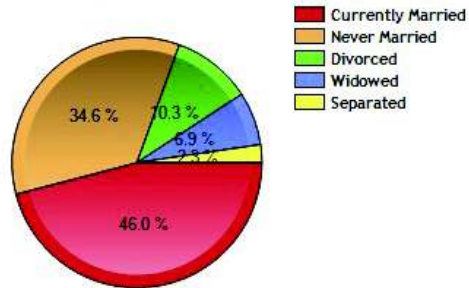

Marital Status