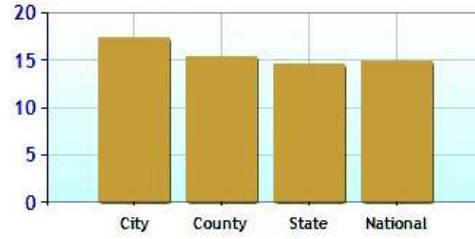

Marital Status

Family Status

Economy near Ansonia, CT

	City	County	State	National
Unemployment Rate	11.0%	10.2%	9.3%	9.1%
Recent Job Growth	1.0%	0.0%	0.0%	-0.1%
Future Job Growth	31.0%	29.8%	30.7%	31.3%
Sales Tax	6.0%	6.0%	6.0%	6.8%
Income Tax	5.0%	5.0%	5.0%	6.3%
Cost of Living Index	121.0	119.2	125.3	100.0

Unemployment Rate - Ten Year Chart

Job Growth - Ten Year Chart

Future Job Growth

Sales and Income Tax

Cost of Living Index

Education near Ansonia, CT

	City	County	State	National
High School Graduates	88.0%	88.1%	88.5%	84.7%
College Degree - 2 year	6.5%	7.6%	7.4%	7.5%
College Degree - 4 year	11.5%	17.7%	20.1%	17.4%
Graduate Degree	7.1%	14.3%	15.1%	10.1%
Expenditures per Student	\$6,436	\$7,787	\$8,058	\$5,678
Students per Teacher	17.4	15.4	14.5	14.9
Students per Librarian	26	409	375	803
Students per Guidance Counselor	545	458	406	513

Expenditures per Student

Students per Teacher

Students per Librarian

Students per Guidance Counselor

High Schools near Ansonia, CT

School	Grades	Students	P/T Ratio	Zipcode
Ansonia High School	09-12	717	14.9	06401
* Emmett O'Brien Technical High School	09-12	520	10.1	06401
Amity Regional Senior High School	09-12	1657	13.2	06525
Shelton High School	09-12	1653	13.9	06484
Seymour High School	09-12	793	14.8	06483
Derby High School	07-12	641	14	06418