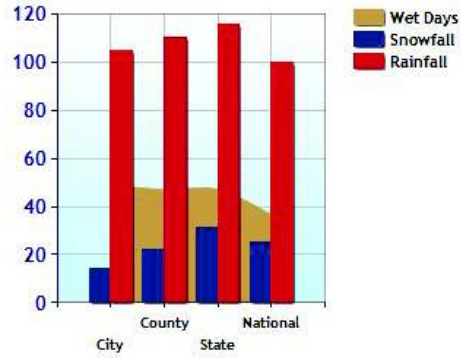

Precipitation Summary