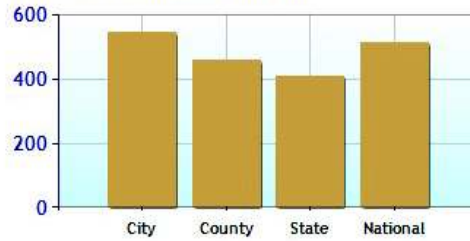

Expenditures per Student

Students per Teacher

Students per Librarian

Students per Guidance Counselor

High Schools near Ansonia, CT

School	Grades	Students	P/T Ratio	Zipcode
Ansonia High School	09-12	717	14.9	06401
* Emmett O'Brien Technical High School	09-12	520	10.1	06401
Amity Regional Senior High School	09-12	1657	13.2	06525
Shelton High School	09-12	1653	13.9	06484
Seymour High School	09-12	793	14.8	06483
Derby High School	07-12	641	14	06418