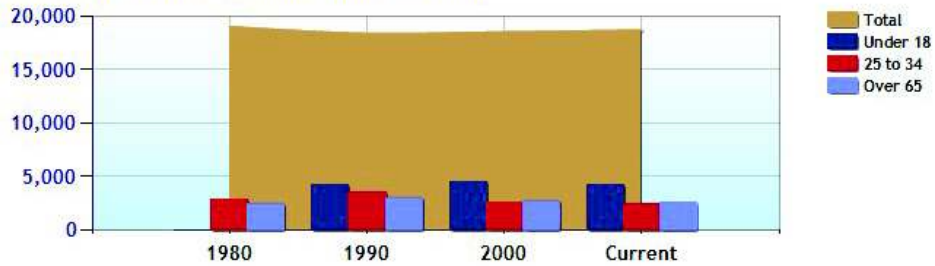

Average Rental Cost - Ten Year Chart

Percentage of Homes Rented - Thirty Year Chart

Percentage of Homes Owned - Thirty Year Chart

Home Use

Median Age of Home

Demographics near Ansonia, CT

	City	County	State	National
Neighborhood Type	Suburban			
Population	18,209	845,853	3,521,669	307,829,557
Population Density	3,064.5	1,401.7	724.9	86.8
Percent Male	48.0%	48.4%	48.8%	49.3%
Percent Female	52.0%	51.6%	51.2%	50.7%
Median Age	38.0	38.6	39.4	36.6
People per Household	2.4	2.5	2.5	2.6
Median Household Income	\$54,859	\$62,142	\$68,320	\$52,954
Average Income per Capita	\$26,572	\$31,269	\$35,693	\$27,067

Population - Thirty Year Chart

Population Age vs Total Population - Thirty Year Chart

Household Income - Thirty Year Chart

Demographics near Ansonia, CT (Continued)

Median Age - Thirty Year Chart

Median Personal Income - Thirty Year Chart