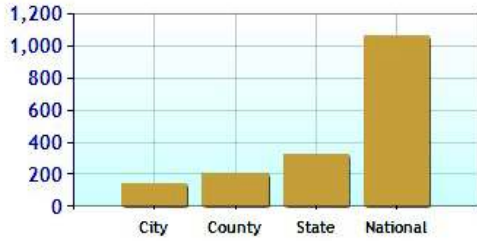

Climate near Ansonia, CT

	City	County	State	National
Altitude	140	203	319	1,060
Rainfall (inches annually)	48.9	46.9	46.9	36.5
Snowfall (inches annually)	14.4	22.3	31.2	25.0
January Avg. Low Temp	14.6	21.2	17.9	20.5
July Avg. High Temp	91.0	85.1	83.1	86.5
Days of Precipitation Annually	105	110	116	100
Days Mostly Sunny Annually	203	204	194	205
Comfort Index (during hot weather)	46	46	51	44

Altitude