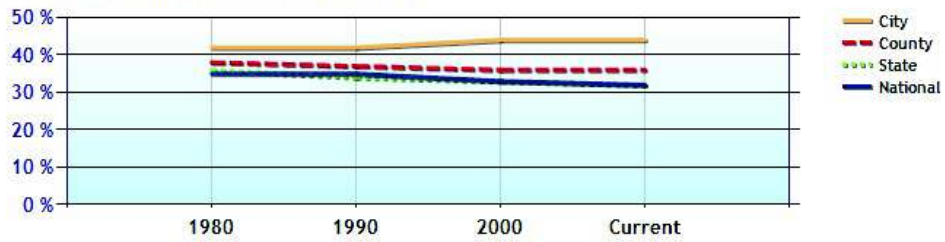

Percentage of Homes Rented - Thirty Year Chart