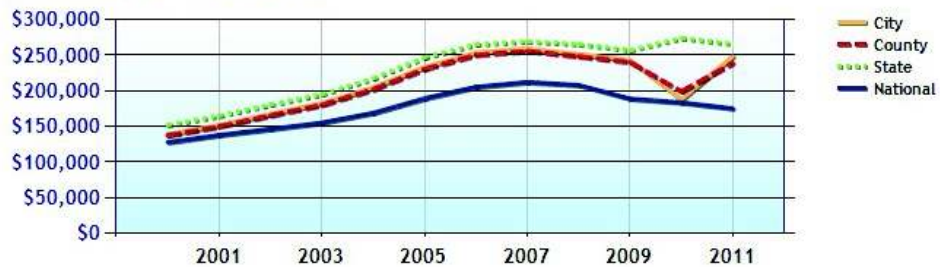

Home Values near Ansonia, CT

	City	County	State	National
Median Home Value	\$248,200	\$238,600	\$265,700	\$175,100
Home Appreciation	-2.9%	-2.9%	-2.3%	-3.2%

Median Home Value - Ten Year Chart

Home Appreciation - Ten Year Chart