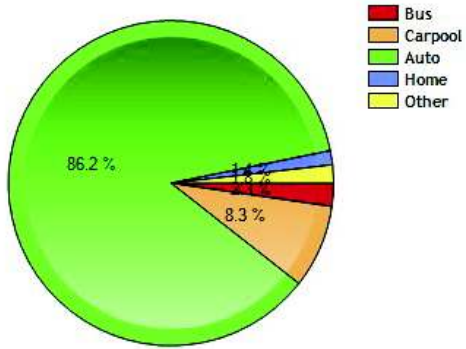

Commute near Ansonia, CT

	City	County	State	National
Commuting by Bus	2.3%	3.7%	5.1%	2.9%
Commuting by Carpool	8.3%	8.7%	8.4%	11.4%
Commuting by Auto	86.2%	80.4%	74.1%	74.2%
Commute Time	26.1	26.3	27.4	27.1
Working at Home	1.4%	2.8%	4.8%	5.2%

Commuting Methods for Ansonia