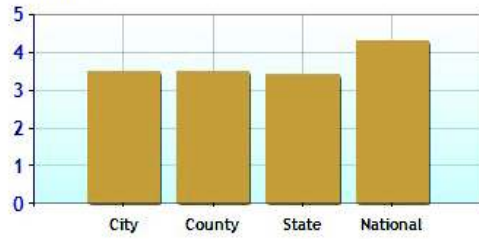

Environmental Statistics near Ansonia, CT

	City	County	State	National
⊙ Air Quality	6	6	15	83
⊙ Watershed Quality	44	44	54	55
⊙ Physicians per Capita	328.4	328.4	278.0	220.5
⊙ Health Cost Index	108.4	108.4	108.4	100.0
⊙ Superfund Site Index	20	20	46	71
⊙ UV Index	3.5	3.5	3.4	4.3

UV Index