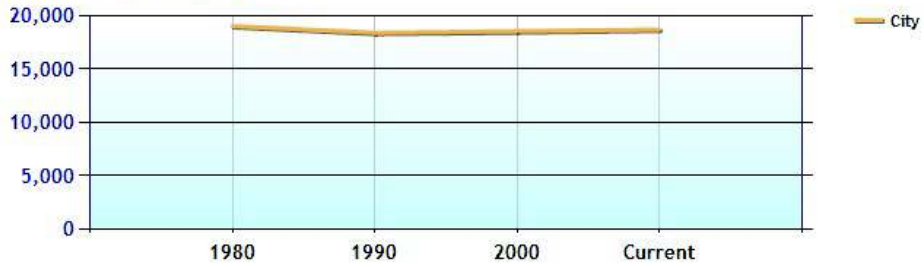

Average Rental Cost - Ten Year Chart

Percentage of Homes Rented - Thirty Year Chart

Percentage of Homes Owned - Thirty Year Chart

Home Use

Median Age of Home

Demographics near Ansonia, CT

	City	County	State	National
Neighborhood Type	Suburban			
Population	18,209	845,853	3,521,669	307,829,557
Population Density	3,064.5	1,401.7	724.9	86.8
Percent Male	48.0%	48.4%	48.8%	49.3%
Percent Female	52.0%	51.6%	51.2%	50.7%
Median Age	38.0	38.6	39.4	36.6
People per Household	2.4	2.5	2.5	2.6
Median Household Income	\$54,859	\$62,142	\$68,320	\$52,954
Average Income per Capita	\$26,572	\$31,269	\$35,693	\$27,067

Population - Thirty Year Chart

Population Age vs Total Population - Thirty Year Chart

Household Income - Thirty Year Chart

Demographics near Ansonia, CT (Continued)

Median Age - Thirty Year Chart

Median Personal Income - Thirty Year Chart