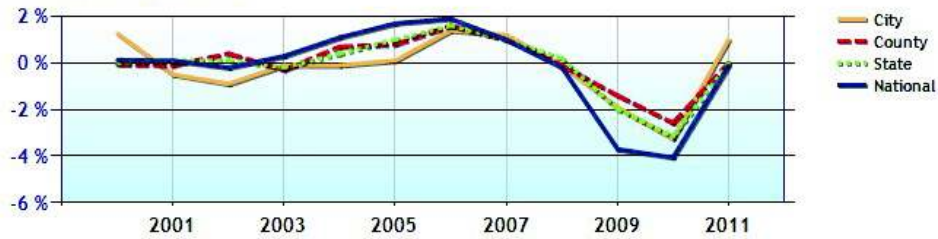

Job Growth - Ten Year Chart