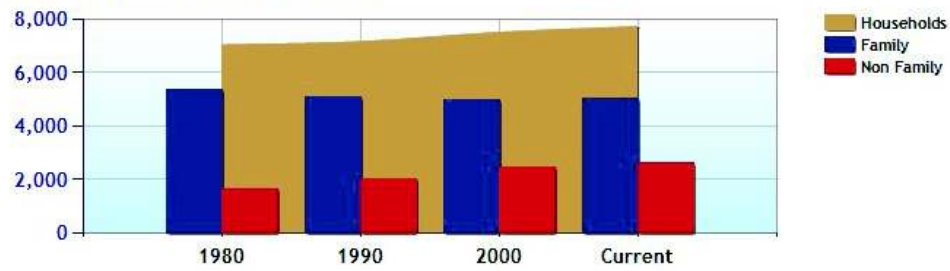

Household Breakdown - Thirty Year Chart