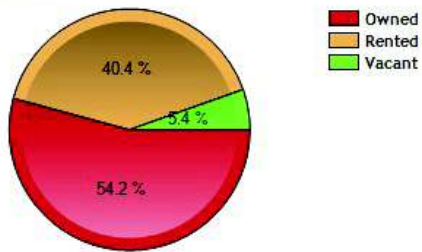

Average Rental Cost - Ten Year Chart

Percentage of Homes Rented - Thirty Year Chart

Percentage of Homes Owned - Thirty Year Chart

Home Use

Median Age of Home

Demographics near Ansonia, CT

	City	County	State	National
Neighborhood Type	Suburban			
Population	18,209	845,853	3,521,669	307,829,557
Population Density	3,064.5	1,401.7	724.9	86.8
Percent Male	48.0%	48.4%	48.8%	49.3%
Percent Female	52.0%	51.6%	51.2%	50.7%
Median Age	38.0	38.6	39.4	36.6
People per Household	2.4	2.5	2.5	2.6
Median Household Income	\$54,859	\$62,142	\$68,320	\$52,954
Average Income per Capita	\$26,572	\$31,269	\$35,693	\$27,067