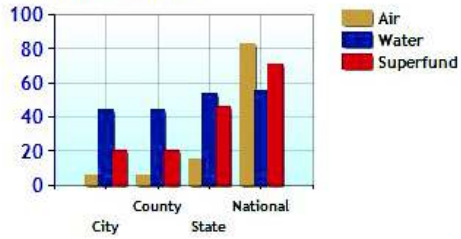

Environmental Statistics near Ansonia, CT

	City	County	State	National
⊙ Air Quality	6	6	15	83
⊙ Watershed Quality	44	44	54	55
⊙ Physicians per Capita	328.4	328.4	278.0	220.5
⊙ Health Cost Index	108.4	108.4	108.4	100.0
⊙ Superfund Site Index	20	20	46	71
⊙ UV Index	3.5	3.5	3.4	4.3

Environmental Quality