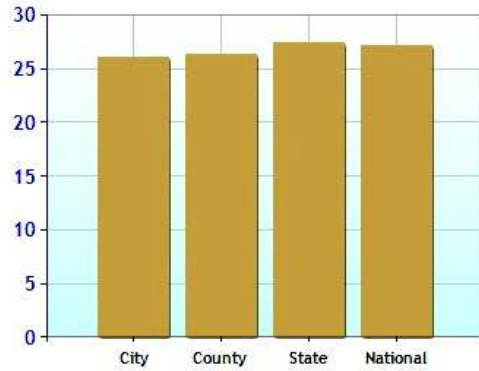

Commute Time