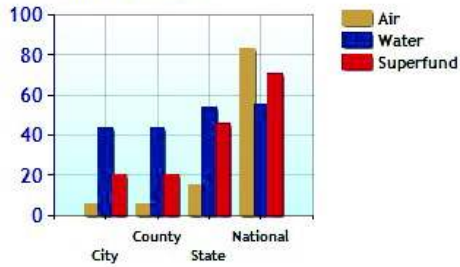

Commuting Methods for Ansonia

Commute Time

Health near Ansonia, CT

	City	County	State	National
Air Quality	6	6	15	83
Watershed Quality	44	44	54	55
Physicians per Capita	328.4	328.4	278.0	220.5
Health Cost Index	108.4	108.4	108.4	100.0
Superfund Site Index	20	20	46	71
UV Index	3.5	3.5	3.4	4.3

Environmental Quality

UV Index

Health Cost Index

Physicians per Capita