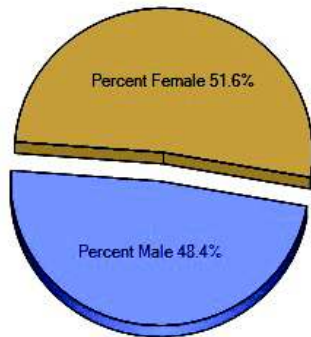

Percentage of Homes Rented - Thirty Year Chart

Percentage of Homes Owned - Thirty Year Chart

Home Use

Median Age of Home

	City	County	State	National
Neighborhood Type				
Population	60,269	900,579	3,521,669	307,829,557
Population Density	1,639.9	1,430.4	724.9	86.8
Percent Male	48.4%	48.9%	48.8%	49.3%
Percent Female	51.6%	51.1%	51.2%	50.7%
Median Age	40.5	39.8	39.4	36.6
People per Household	2.7	2.7	2.5	2.6
Median Household Income	\$128,217	\$84,128	\$68,320	\$52,954
Average Income per Capita	\$57,742	\$45,497	\$35,693	\$27,067

Population - Thirty Year Chart

Population Age vs Total Population - Thirty Year Chart

Household Income - Thirty Year Chart

Demographics near Fairfield, CT (Continued)

Median Age - Thirty Year Chart

Median Personal Income - Thirty Year Chart

Household Breakdown - Thirty Year Chart

Male/Female Ratio for Fairfield

Education near Fairfield, CT

	City	County	State	National
High School Graduates	94.8%	88.2%	88.5%	84.7%
College Degree - 2 year	6.4%	6.4%	7.4%	7.5%
College Degree - 4 year	30.8%	24.6%	20.1%	17.4%
Graduate Degree	27.3%	19.1%	15.1%	10.1%
Expenditures per Student	\$8,545	\$8,919	\$8,058	\$5,678
Students per Teacher	13.9	15.0	14.5	14.9
Students per Librarian	238	377	375	803
Students per Guidance Counselor	618	432	406	513