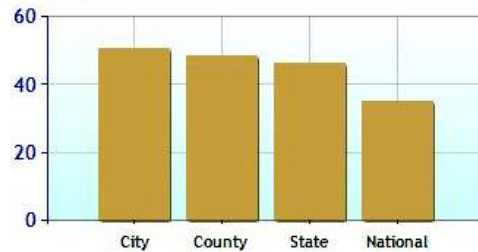

	City	County	State	National
Median Age of Home	50.4	48.3	46.2	35.1
Homes Owned	85.3%	67.7%	64.7%	59.9%
Homes Rented	11.6%	26.5%	28.7%	29.7%
Homes Vacant	3.2%	5.9%	6.6%	10.4%

Average Rental Cost - Ten Year Chart

Percentage of Homes Rented - Thirty Year Chart

Percentage of Homes Owned - Thirty Year Chart

Home Use

Median Age of Home

	City	County	State	National
Neighborhood Type				
Population	60,269	900,579	3,521,669	307,829,557
Population Density	1,639.9	1,430.4	724.9	86.8
Percent Male	48.4%	48.9%	48.8%	49.3%
Percent Female	51.6%	51.1%	51.2%	50.7%
Median Age	40.5	39.8	39.4	36.6
People per Household	2.7	2.7	2.5	2.6
Median Household Income	\$128,217	\$84,128	\$68,320	\$52,954
Average Income per Capita	\$57,742	\$45,497	\$35,693	\$27,067

Population - Thirty Year Chart

Population Age vs Total Population - Thirty Year Chart

Household Income - Thirty Year Chart

Demographics near Fairfield, CT (Continued)

Median Age - Thirty Year Chart

Median Personal Income - Thirty Year Chart