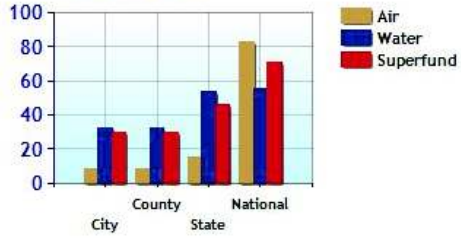

Environmental Statistics near Fairfield, CT

	City	County	State	National
? Air Quality	8	8	15	83
? Watershed Quality	32	32	54	55
? Physicians per Capita	301.6	301.6	278.0	220.5
? Health Cost Index	111.3	111.7	108.4	100.0
? Superfund Site Index	30	30	46	71
? UV Index	3.4	3.4	3.4	4.3

Environmental Quality