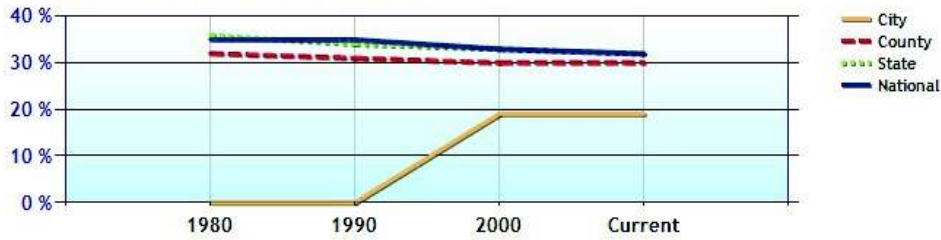

Home Values near Fairfield, CT

	City	County	State	National
Median Home Value	\$562,600	\$427,000	\$265,700	\$175,100
Home Appreciation	-2.0%	-2.0%	-2.3%	-3.2%

Median Home Value - Ten Year Chart

Home Appreciation - Ten Year Chart

	City	County	State	National
Median Age of Home	50.4	48.3	46.2	35.1
Homes Owned	85.3%	67.7%	64.7%	59.9%
Homes Rented	11.6%	26.5%	28.7%	29.7%
Homes Vacant	3.2%	5.9%	6.6%	10.4%

Average Rental Cost - Ten Year Chart

Percentage of Homes Rented - Thirty Year Chart

Percentage of Homes Owned - Thirty Year Chart

Home Use

Median Age of Home

	City	County	State	National
Neighborhood Type				
Population	60,269	900,579	3,521,669	307,829,557
Population Density	1,639.9	1,430.4	724.9	86.8
Percent Male	48.4%	48.9%	48.8%	49.3%
Percent Female	51.6%	51.1%	51.2%	50.7%
Median Age	40.5	39.8	39.4	36.6
People per Household	2.7	2.7	2.5	2.6
Median Household Income	\$128,217	\$84,128	\$68,320	\$52,954
Average Income per Capita	\$57,742	\$45,497	\$35,693	\$27,067