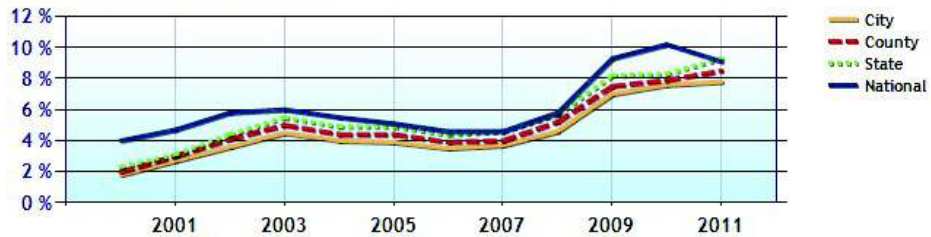

Marital Status

Family Status

	City	County	State	National
Unemployment Rate	7.3%	8.5%	9.3%	9.1%
Recent Job Growth	0.9%	0.6%	0.0%	-0.1%
Future Job Growth	34.5%	32.7%	30.7%	31.3%
Sales Tax	6.0%	6.0%	6.0%	6.8%
Income Tax	5.0%	5.0%	5.0%	6.3%
Cost of Living Index	185.8	160.2	125.3	100.0

Unemployment Rate - Ten Year Chart

Job Growth - Ten Year Chart

Future Job Growth

Sales and Income Tax

Cost of Living Index

	City	County	State	National
? High School Graduates	94.8%	88.2%	88.5%	84.7%
? College Degree - 2 year	6.4%	6.4%	7.4%	7.5%
? College Degree - 4 year	30.8%	24.6%	20.1%	17.4%
? Graduate Degree	27.3%	19.1%	15.1%	10.1%
? Expenditures per Student	\$8,545	\$8,919	\$8,058	\$5,678
? Students per Teacher	13.9	15.0	14.5	14.9
? Students per Librarian	238	377	375	803
? Students per Guidance Counselor	618	432	406	513