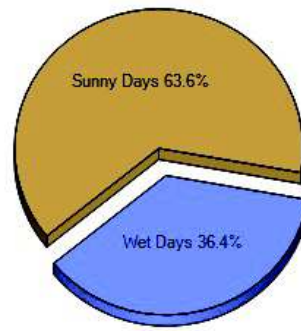

	City	County	State	National
? Altitude	223	199	319	1,060
? Rainfall (inches annually)	46.0	47.1	46.9	36.5
? Snowfall (inches annually)	35.9	26.4	31.2	25.0
? January Avg. Low Temp	22.9	19.5	17.9	20.5
? July Avg. High Temp	82.0	83.6	83.1	86.5
? Days of Precipitation Annually	106	115	116	100
? Days Mostly Sunny Annually	185	175	194	205
? Comfort Index (during hot weather)	45	45	51	44

Altitude

Temperature Extremes

Precipitation Summary

Sunny and Cloudy Days per Annum for Fairfield

Comfort Index (during hot weather)

Environmental Statistics near Fairfield, CT

	City	County	State	National
? Air Quality	8	8	15	83
? Watershed Quality	32	32	54	55
? Physicians per Capita	301.6	301.6	278.0	220.5
? Health Cost Index	111.3	111.7	108.4	100.0
? Superfund Site Index	30	30	46	71
? UV Index	3.4	3.4	3.4	4.3