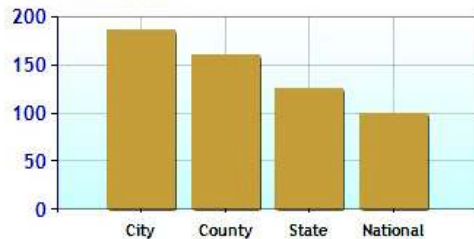

Marital Status

Family Status

	City	County	State	National
Unemployment Rate	7.3%	8.5%	9.3%	9.1%
Recent Job Growth	0.9%	0.6%	0.0%	-0.1%
Future Job Growth	34.5%	32.7%	30.7%	31.3%
Sales Tax	6.0%	6.0%	6.0%	6.8%
Income Tax	5.0%	5.0%	5.0%	6.3%
Cost of Living Index	185.8	160.2	125.3	100.0

Unemployment Rate - Ten Year Chart

Job Growth - Ten Year Chart

Future Job Growth

Sales and Income Tax

Cost of Living Index

	City	County	State	National
? High School Graduates	94.8%	88.2%	88.5%	84.7%
? College Degree - 2 year	6.4%	6.4%	7.4%	7.5%
? College Degree - 4 year	30.8%	24.6%	20.1%	17.4%
? Graduate Degree	27.3%	19.1%	15.1%	10.1%
? Expenditures per Student	\$8,545	\$8,919	\$8,058	\$5,678
? Students per Teacher	13.9	15.0	14.5	14.9
? Students per Librarian	238	377	375	803
? Students per Guidance Counselor	618	432	406	513

Expenditures per Student

Students per Teacher

Students per Librarian

Students per Guidance Counselor

**High Schools near Fairfield, CT**

School	Grades	Students	P/T Ratio	Zipcode
<a href="#">Fairfield Ludlowe High School</a>	09-12	1392	12.5	06824
<a href="#">Fairfield Warde High School</a>	09-12	1273	12.2	06825