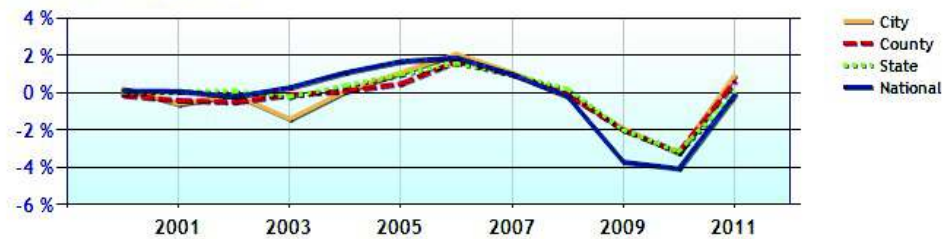

Job Growth - Ten Year Chart