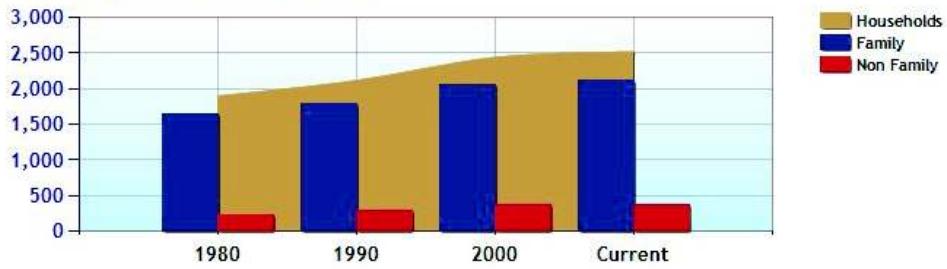

Percentage of Homes Rented - Thirty Year Chart

Percentage of Homes Owned - Thirty Year Chart

Home Use

Median Age of Home

	City	County	State	National
Neighborhood Type				
Population	60,269	900,579	3,521,669	307,829,557
Population Density	1,639.9	1,430.4	724.9	86.8
Percent Male	48.4%	48.9%	48.8%	49.3%
Percent Female	51.6%	51.1%	51.2%	50.7%
Median Age	40.5	39.8	39.4	36.6
People per Household	2.7	2.7	2.5	2.6
Median Household Income	\$128,217	\$84,128	\$68,320	\$52,954
Average Income per Capita	\$57,742	\$45,497	\$35,693	\$27,067

Population - Thirty Year Chart

Population Age vs Total Population - Thirty Year Chart

Household Income - Thirty Year Chart

Demographics near Fairfield, CT (Continued)

Median Age - Thirty Year Chart

Median Personal Income - Thirty Year Chart

Household Breakdown - Thirty Year Chart

Male/Female Ratio for Fairfield

Education near Fairfield, CT

	City	County	State	National
High School Graduates	94.8%	88.2%	88.5%	84.7%
College Degree - 2 year	6.4%	6.4%	7.4%	7.5%
College Degree - 4 year	30.8%	24.6%	20.1%	17.4%
Graduate Degree	27.3%	19.1%	15.1%	10.1%
Expenditures per Student	\$8,545	\$8,919	\$8,058	\$5,678
Students per Teacher	13.9	15.0	14.5	14.9
Students per Librarian	238	377	375	803
Students per Guidance Counselor	618	432	406	513