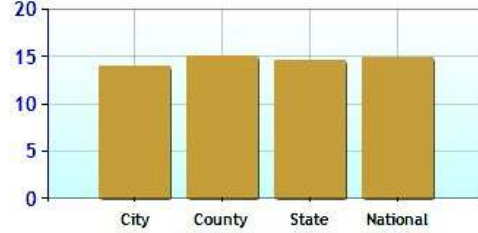

Marital Status

Family Status

	City	County	State	National
Unemployment Rate	7.3%	8.5%	9.3%	9.1%
Recent Job Growth	0.9%	0.6%	0.0%	-0.1%
Future Job Growth	34.5%	32.7%	30.7%	31.3%
Sales Tax	6.0%	6.0%	6.0%	6.8%
Income Tax	5.0%	5.0%	5.0%	6.3%
Cost of Living Index	185.8	160.2	125.3	100.0

Unemployment Rate - Ten Year Chart

Job Growth - Ten Year Chart

Future Job Growth

Sales and Income Tax

Cost of Living Index

	City	County	State	National
? High School Graduates	94.8%	88.2%	88.5%	84.7%
? College Degree - 2 year	6.4%	6.4%	7.4%	7.5%
? College Degree - 4 year	30.8%	24.6%	20.1%	17.4%
? Graduate Degree	27.3%	19.1%	15.1%	10.1%
? Expenditures per Student	\$8,545	\$8,919	\$8,058	\$5,678
? Students per Teacher	13.9	15.0	14.5	14.9
? Students per Librarian	238	377	375	803
? Students per Guidance Counselor	618	432	406	513

Expenditures per Student

Students per Teacher

Students per Librarian

Students per Guidance Counselor

**High Schools near Fairfield, CT**

School	Grades	Students	P/T Ratio	Zipcode
<a href="#">Fairfield Ludlowe High School</a>	09-12	1392	12.5	06824
<a href="#">Fairfield Warde High School</a>	09-12	1273	12.2	06825