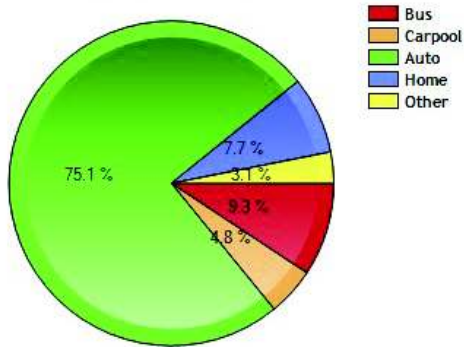

Commute near Fairfield, CT

	City	County	State	National
Commuting by Bus	9.3%	9.3%	5.1%	2.9%
Commuting by Carpool	4.8%	7.9%	8.4%	11.4%
Commuting by Auto	75.1%	72.6%	74.1%	74.2%
Commute Time	34.3	31.2	27.4	27.1
Working at Home	7.7%	5.6%	4.8%	5.2%

Commuting Methods for Fairfield