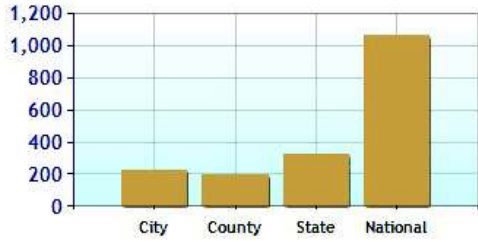

City	County	State	National
? Altitude	223	199	319	1,060
? Rainfall (inches annually)	46.0	47.1	46.9	36.5
? Snowfall (inches annually)	35.9	26.4	31.2	25.0
? January Avg. Low Temp	22.9	19.5	17.9	20.5
? July Avg. High Temp	82.0	83.6	83.1	86.5
? Days of Precipitation Annually	106	115	116	100
? Days Mostly Sunny Annually	185	175	194	205
? Comfort Index (during hot weather)	45	45	51	44

Altitude