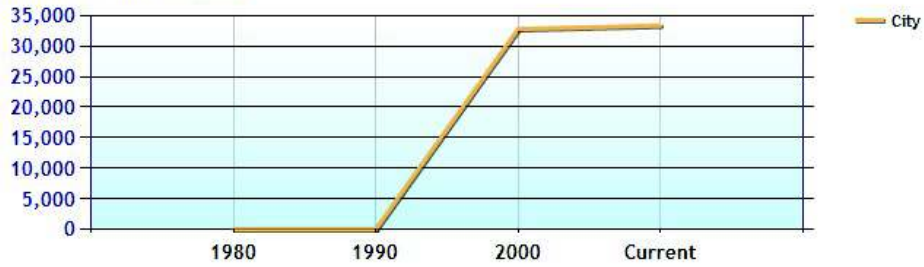

Percentage of Homes Rented - Thirty Year Chart

Percentage of Homes Owned - Thirty Year Chart

Home Use

Median Age of Home

	City	County	State	National
Neighborhood Type				
Population	60,269	900,579	3,521,669	307,829,557
Population Density	1,639.9	1,430.4	724.9	86.8
Percent Male	48.4%	48.9%	48.8%	49.3%
Percent Female	51.6%	51.1%	51.2%	50.7%
Median Age	40.5	39.8	39.4	36.6
People per Household	2.7	2.7	2.5	2.6
Median Household Income	\$128,217	\$84,128	\$68,320	\$52,954
Average Income per Capita	\$57,742	\$45,497	\$35,693	\$27,067

Population - Thirty Year Chart

Population Age vs Total Population - Thirty Year Chart

Household Income - Thirty Year Chart

Demographics near Fairfield, CT (Continued)

Median Age - Thirty Year Chart

Median Personal Income - Thirty Year Chart