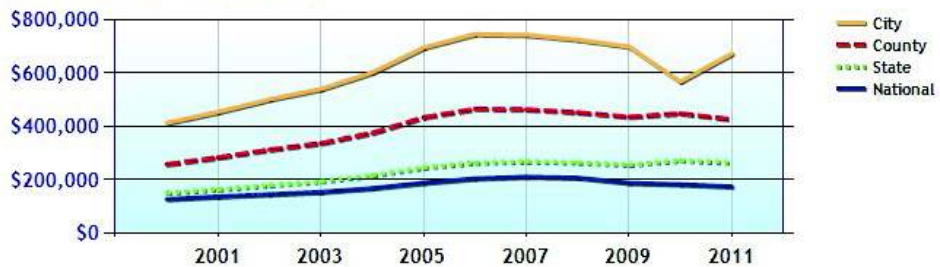

Home Values near Fairfield, CT

	City	County	State	National
Median Home Value	\$562,600	\$427,000	\$265,700	\$175,100
Home Appreciation	-2.0%	-2.0%	-2.3%	-3.2%

Median Home Value - Ten Year Chart

Home Appreciation - Ten Year Chart

	City	County	State	National
Median Age of Home	50.4	48.3	46.2	35.1
Homes Owned	85.3%	67.7%	64.7%	59.9%
Homes Rented	11.6%	26.5%	28.7%	29.7%
Homes Vacant	3.2%	5.9%	6.6%	10.4%

Average Rental Cost - Ten Year Chart