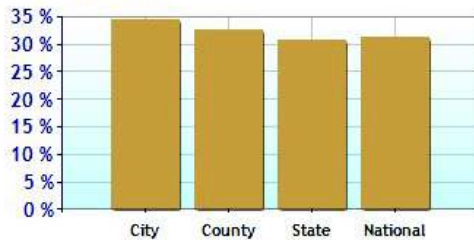

Degree Analysis for Fairfield

Family Facts near Fairfield, CT

	City	County	State	National
Currently Married	58.9%	51.1%	48.4%	47.2%
Never Married	23.6%	29.5%	31.5%	31.0%
Divorced	6.3%	8.4%	9.9%	10.6%
Widowed	6.3%	6.3%	6.5%	6.3%
Separated	4.9%	4.7%	3.8%	5.0%
Married w/Children	50.4%	49.7%	44.5%	43.0%
Married no Children	49.6%	50.3%	55.5%	57.0%
Single w/Children	41.1%	50.5%	54.8%	56.4%
Single no Children	58.9%	49.5%	45.2%	43.6%

Marital Status

Family Status

	City	County	State	National
Unemployment Rate	7.3%	8.5%	9.3%	9.1%
Recent Job Growth	0.9%	0.6%	0.0%	-0.1%
Future Job Growth	34.5%	32.7%	30.7%	31.3%
Sales Tax	6.0%	6.0%	6.0%	6.8%
Income Tax	5.0%	5.0%	5.0%	6.3%
Cost of Living Index	185.8	160.2	125.3	100.0

Unemployment Rate - Ten Year Chart

Job Growth - Ten Year Chart

Future Job Growth

Sales and Income Tax

Cost of Living Index

	City	County	State	National
? High School Graduates	94.8%	88.2%	88.5%	84.7%
? College Degree - 2 year	6.4%	6.4%	7.4%	7.5%
? College Degree - 4 year	30.8%	24.6%	20.1%	17.4%
? Graduate Degree	27.3%	19.1%	15.1%	10.1%
? Expenditures per Student	\$8,545	\$8,919	\$8,058	\$5,678
? Students per Teacher	13.9	15.0	14.5	14.9
? Students per Librarian	238	377	375	803
? Students per Guidance Counselor	618	432	406	513