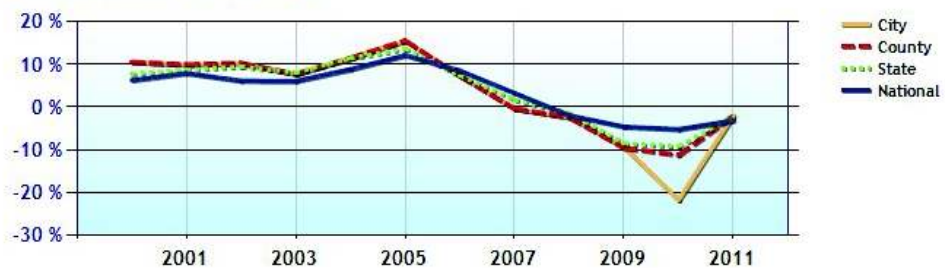

Home Values near Fairfield, CT

	City	County	State	National
Median Home Value	\$562,600	\$427,000	\$265,700	\$175,100
Home Appreciation	-2.0%	-2.0%	-2.3%	-3.2%

Median Home Value - Ten Year Chart

Home Appreciation - Ten Year Chart

	City	County	State	National
Median Age of Home	50.4	48.3	46.2	35.1
Homes Owned	85.3%	67.7%	64.7%	59.9%
Homes Rented	11.6%	26.5%	28.7%	29.7%
Homes Vacant	3.2%	5.9%	6.6%	10.4%

Average Rental Cost - Ten Year Chart