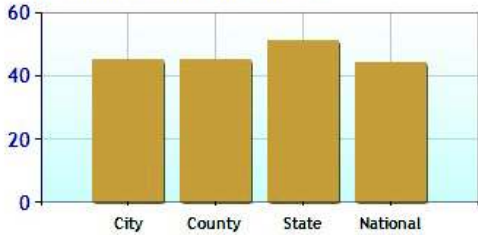

Altitude

Temperature Extremes

Precipitation Summary

Sunny and Cloudy Days per Annum for Fairfield

Comfort Index (during hot weather)

Environmental Statistics near Fairfield, CT

	City	County	State	National
? Air Quality	8	8	15	83
? Watershed Quality	32	32	54	55
? Physicians per Capita	301.6	301.6	278.0	220.5
? Health Cost Index	111.3	111.7	108.4	100.0
? Superfund Site Index	30	30	46	71
? UV Index	3.4	3.4	3.4	4.3