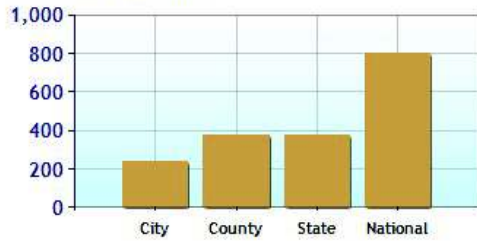

Marital Status

Family Status

	City	County	State	National
Unemployment Rate	7.3%	8.5%	9.3%	9.1%
Recent Job Growth	0.9%	0.6%	0.0%	-0.1%
Future Job Growth	34.5%	32.7%	30.7%	31.3%
Sales Tax	6.0%	6.0%	6.0%	6.8%
Income Tax	5.0%	5.0%	5.0%	6.3%
Cost of Living Index	185.8	160.2	125.3	100.0

Unemployment Rate - Ten Year Chart

Job Growth - Ten Year Chart

Future Job Growth

Sales and Income Tax

Cost of Living Index

	City	County	State	National
? High School Graduates	94.8%	88.2%	88.5%	84.7%
? College Degree - 2 year	6.4%	6.4%	7.4%	7.5%
? College Degree - 4 year	30.8%	24.6%	20.1%	17.4%
? Graduate Degree	27.3%	19.1%	15.1%	10.1%
? Expenditures per Student	\$8,545	\$8,919	\$8,058	\$5,678
? Students per Teacher	13.9	15.0	14.5	14.9
? Students per Librarian	238	377	375	803
? Students per Guidance Counselor	618	432	406	513

Expenditures per Student

Students per Teacher

Students per Librarian

Students per Guidance Counselor

**High Schools near Fairfield, CT**

School	Grades	Students	P/T Ratio	Zipcode
<a href="#">Fairfield Ludlowe High School</a>	09-12	1392	12.5	06824
<a href="#">Fairfield Warde High School</a>	09-12	1273	12.2	06825