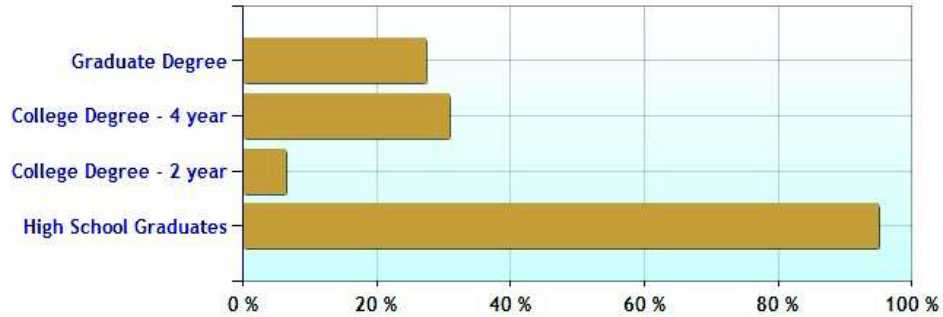

Education near Fairfield, CT

	City	County	State	National
High School Graduates	94.8%	88.2%	88.5%	84.7%
College Degree - 2 year	6.4%	6.4%	7.4%	7.5%
College Degree - 4 year	30.8%	24.6%	20.1%	17.4%
Graduate Degree	27.3%	19.1%	15.1%	10.1%
Expenditures per Student	$8,545	$8,919	$8,058	$5,678
Students per Teacher	13.9	15.0	14.5	14.9
Students per Librarian	238	377	375	803
Students per Guidance Counselor	618	432	406	513

Degree Analysis for Fairfield