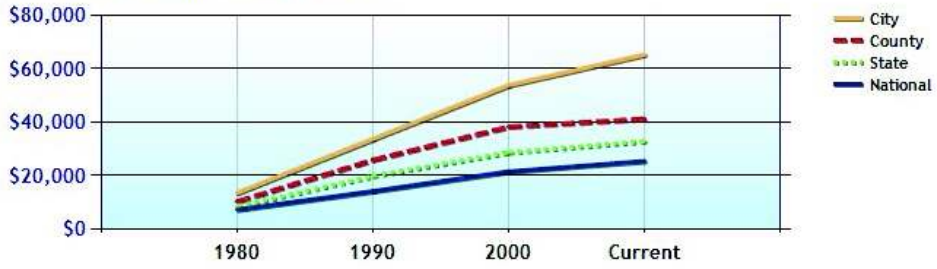

Percentage of Homes Rented - Thirty Year Chart

Percentage of Homes Owned - Thirty Year Chart

Home Use

Median Age of Home

	City	County	State	National
Neighborhood Type				
Population	60,269	900,579	3,521,669	307,829,557
Population Density	1,639.9	1,430.4	724.9	86.8
Percent Male	48.4%	48.9%	48.8%	49.3%
Percent Female	51.6%	51.1%	51.2%	50.7%
Median Age	40.5	39.8	39.4	36.6
People per Household	2.7	2.7	2.5	2.6
Median Household Income	\$128,217	\$84,128	\$68,320	\$52,954
Average Income per Capita	\$57,742	\$45,497	\$35,693	\$27,067

Population - Thirty Year Chart

Population Age vs Total Population - Thirty Year Chart

Household Income - Thirty Year Chart

Demographics near Fairfield, CT (Continued)

Median Age - Thirty Year Chart

Median Personal Income - Thirty Year Chart