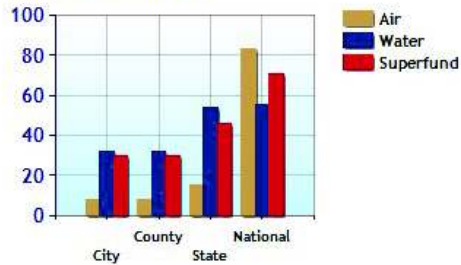

Commuting Methods for Fairfield

Commute Time

Health near Fairfield, CT

	City	County	State	National
Air Quality	8	8	15	83
Watershed Quality	32	32	54	55
Physicians per Capita	301.6	301.6	278.0	220.5
Health Cost Index	111.3	111.7	108.4	100.0
Superfund Site Index	30	30	46	71
UV Index	3.4	3.4	3.4	4.3

Environmental Quality

UV Index

Health Cost Index

Physicians per Capita