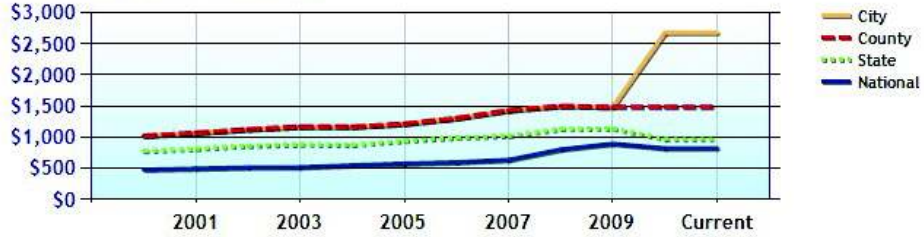

Home Values near Fairfield, CT

	City	County	State	National
Median Home Value	\$562,600	\$427,000	\$265,700	\$175,100
Home Appreciation	-2.0%	-2.0%	-2.3%	-3.2%

Median Home Value - Ten Year Chart

Home Appreciation - Ten Year Chart

	City	County	State	National
Median Age of Home	50.4	48.3	46.2	35.1
Homes Owned	85.3%	67.7%	64.7%	59.9%
Homes Rented	11.6%	26.5%	28.7%	29.7%
Homes Vacant	3.2%	5.9%	6.6%	10.4%

Average Rental Cost - Ten Year Chart