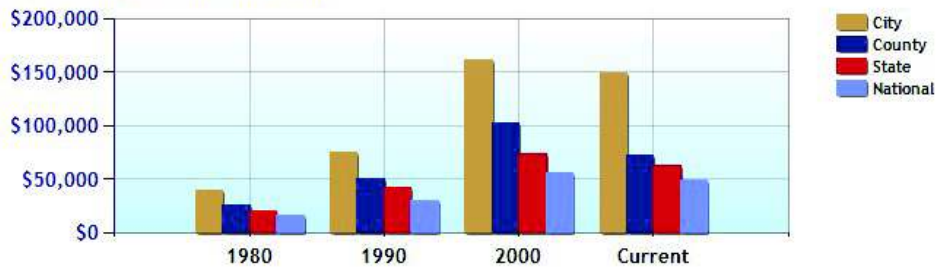

	City	County	State	National
Median Age of Home	50.4	48.3	46.2	35.1
Homes Owned	85.3%	67.7%	64.7%	59.9%
Homes Rented	11.6%	26.5%	28.7%	29.7%
Homes Vacant	3.2%	5.9%	6.6%	10.4%

Average Rental Cost - Ten Year Chart

Percentage of Homes Rented - Thirty Year Chart

Percentage of Homes Owned - Thirty Year Chart

Home Use

Median Age of Home

	City	County	State	National
Neighborhood Type				
Population	60,269	900,579	3,521,669	307,829,557
Population Density	1,639.9	1,430.4	724.9	86.8
Percent Male	48.4%	48.9%	48.8%	49.3%
Percent Female	51.6%	51.1%	51.2%	50.7%
Median Age	40.5	39.8	39.4	36.6
People per Household	2.7	2.7	2.5	2.6
Median Household Income	\$128,217	\$84,128	\$68,320	\$52,954
Average Income per Capita	\$57,742	\$45,497	\$35,693	\$27,067

Population - Thirty Year Chart

Population Age vs Total Population - Thirty Year Chart

Household Income - Thirty Year Chart

Demographics near Fairfield, CT (Continued)

Median Age - Thirty Year Chart

Median Personal Income - Thirty Year Chart