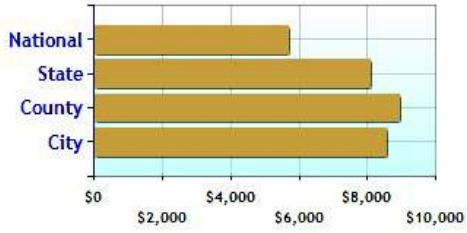

Marital Status

Family Status

	City	County	State	National
Unemployment Rate	7.3%	8.5%	9.3%	9.1%
Recent Job Growth	0.9%	0.6%	0.0%	-0.1%
Future Job Growth	34.5%	32.7%	30.7%	31.3%
Sales Tax	6.0%	6.0%	6.0%	6.8%
Income Tax	5.0%	5.0%	5.0%	6.3%
Cost of Living Index	185.8	160.2	125.3	100.0

Unemployment Rate - Ten Year Chart

Job Growth - Ten Year Chart

Future Job Growth

Sales and Income Tax

Cost of Living Index

	City	County	State	National
? High School Graduates	94.8%	88.2%	88.5%	84.7%
? College Degree - 2 year	6.4%	6.4%	7.4%	7.5%
? College Degree - 4 year	30.8%	24.6%	20.1%	17.4%
? Graduate Degree	27.3%	19.1%	15.1%	10.1%
? Expenditures per Student	\$8,545	\$8,919	\$8,058	\$5,678
? Students per Teacher	13.9	15.0	14.5	14.9
? Students per Librarian	238	377	375	803
? Students per Guidance Counselor	618	432	406	513

Expenditures per Student

Students per Teacher

Students per Librarian

Students per Guidance Counselor

**High Schools near Fairfield, CT**

School	Grades	Students	P/T Ratio	Zipcode
<a href="#">Fairfield Ludlowe High School</a>	09-12	1392	12.5	06824
<a href="#">Fairfield Warde High School</a>	09-12	1273	12.2	06825