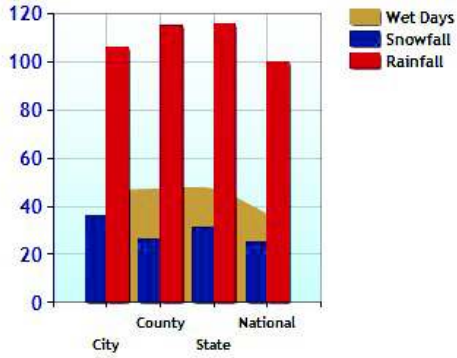

Precipitation Summary