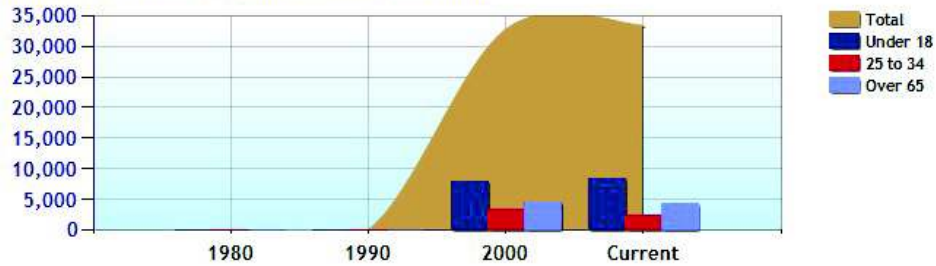

	City	County	State	National
Median Age of Home	50.4	48.3	46.2	35.1
Homes Owned	85.3%	67.7%	64.7%	59.9%
Homes Rented	11.6%	26.5%	28.7%	29.7%
Homes Vacant	3.2%	5.9%	6.6%	10.4%

Average Rental Cost - Ten Year Chart

Percentage of Homes Rented - Thirty Year Chart

Percentage of Homes Owned - Thirty Year Chart

Home Use

Median Age of Home

	City	County	State	National
Neighborhood Type				
Population	60,269	900,579	3,521,669	307,829,557
Population Density	1,639.9	1,430.4	724.9	86.8
Percent Male	48.4%	48.9%	48.8%	49.3%
Percent Female	51.6%	51.1%	51.2%	50.7%
Median Age	40.5	39.8	39.4	36.6
People per Household	2.7	2.7	2.5	2.6
Median Household Income	\$128,217	\$84,128	\$68,320	\$52,954
Average Income per Capita	\$57,742	\$45,497	\$35,693	\$27,067

Population - Thirty Year Chart

Population Age vs Total Population - Thirty Year Chart

Household Income - Thirty Year Chart

Demographics near Fairfield, CT (Continued)

Median Age - Thirty Year Chart

Median Personal Income - Thirty Year Chart