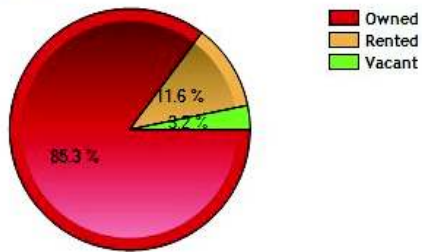

	City	County	State	National
Median Age of Home	50.4	48.3	46.2	35.1
Homes Owned	85.3%	67.7%	64.7%	59.9%
Homes Rented	11.6%	26.5%	28.7%	29.7%
Homes Vacant	3.2%	5.9%	6.6%	10.4%

Average Rental Cost - Ten Year Chart

Percentage of Homes Rented - Thirty Year Chart

Percentage of Homes Owned - Thirty Year Chart

Home Use

Median Age of Home

	City	County	State	National
Neighborhood Type				
Population	60,269	900,579	3,521,669	307,829,557
Population Density	1,639.9	1,430.4	724.9	86.8
Percent Male	48.4%	48.9%	48.8%	49.3%
Percent Female	51.6%	51.1%	51.2%	50.7%
Median Age	40.5	39.8	39.4	36.6
People per Household	2.7	2.7	2.5	2.6
Median Household Income	\$128,217	\$84,128	\$68,320	\$52,954
Average Income per Capita	\$57,742	\$45,497	\$35,693	\$27,067