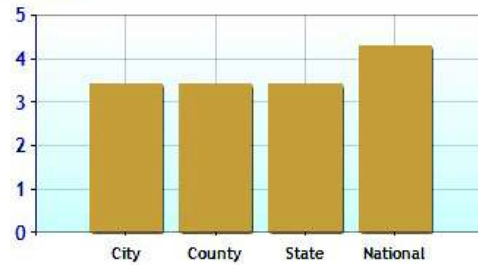

Commuting Methods for Fairfield

Commute Time

Health near Fairfield, CT

	City	County	State	National
Air Quality	8	8	15	83
Watershed Quality	32	32	54	55
Physicians per Capita	301.6	301.6	278.0	220.5
Health Cost Index	111.3	111.7	108.4	100.0
Superfund Site Index	30	30	46	71
UV Index	3.4	3.4	3.4	4.3

Environmental Quality

UV Index

Health Cost Index

Physicians per Capita