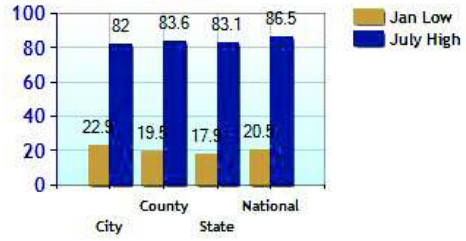

Temperature Extremes