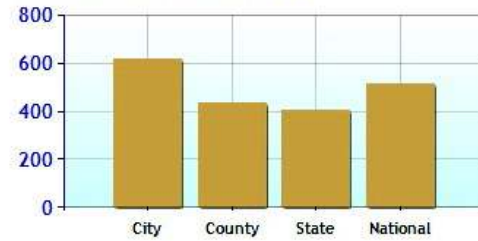

Unemployment Rate - Ten Year Chart

Job Growth - Ten Year Chart

Future Job Growth

Sales and Income Tax

Cost of Living Index

	City	County	State	National
? High School Graduates	94.8%	88.2%	88.5%	84.7%
? College Degree - 2 year	6.4%	6.4%	7.4%	7.5%
? College Degree - 4 year	30.8%	24.6%	20.1%	17.4%
? Graduate Degree	27.3%	19.1%	15.1%	10.1%
? Expenditures per Student	\$8,545	\$8,919	\$8,058	\$5,678
? Students per Teacher	13.9	15.0	14.5	14.9
? Students per Librarian	238	377	375	803
? Students per Guidance Counselor	618	432	406	513

Expenditures per Student

Students per Teacher

Students per Librarian

Students per Guidance Counselor

**High Schools near Fairfield, CT**

School	Grades	Students	P/T Ratio	Zipcode
<a href="#">Fairfield Ludlowe High School</a>	09-12	1392	12.5	06824
<a href="#">Fairfield Warde High School</a>	09-12	1273	12.2	06825