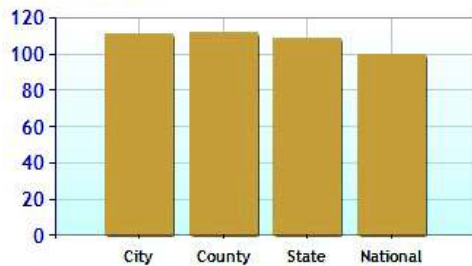

Commuting Methods for Fairfield

Commute Time

Health near Fairfield, CT

	City	County	State	National
Air Quality	8	8	15	83
Watershed Quality	32	32	54	55
Physicians per Capita	301.6	301.6	278.0	220.5
Health Cost Index	111.3	111.7	108.4	100.0
Superfund Site Index	30	30	46	71
UV Index	3.4	3.4	3.4	4.3

Environmental Quality

UV Index

Health Cost Index

Physicians per Capita