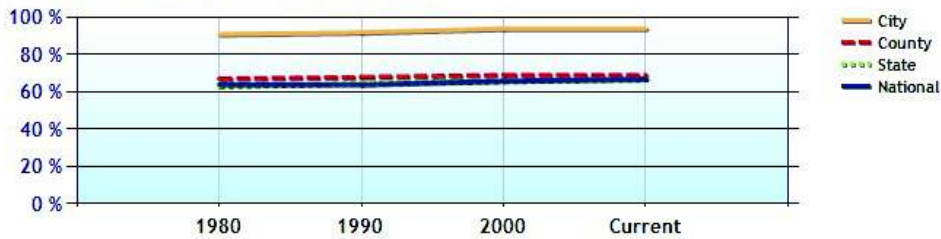

	City	County	State	National
Median Age of Home	50.4	48.3	46.2	35.1
Homes Owned	85.3%	67.7%	64.7%	59.9%
Homes Rented	11.6%	26.5%	28.7%	29.7%
Homes Vacant	3.2%	5.9%	6.6%	10.4%

Average Rental Cost - Ten Year Chart

Percentage of Homes Rented - Thirty Year Chart

Percentage of Homes Owned - Thirty Year Chart

Home Use

Median Age of Home

	City	County	State	National
Neighborhood Type				
Population	60,269	900,579	3,521,669	307,829,557
Population Density	1,639.9	1,430.4	724.9	86.8
Percent Male	48.4%	48.9%	48.8%	49.3%
Percent Female	51.6%	51.1%	51.2%	50.7%
Median Age	40.5	39.8	39.4	36.6
People per Household	2.7	2.7	2.5	2.6
Median Household Income	\$128,217	\$84,128	\$68,320	\$52,954
Average Income per Capita	\$57,742	\$45,497	\$35,693	\$27,067