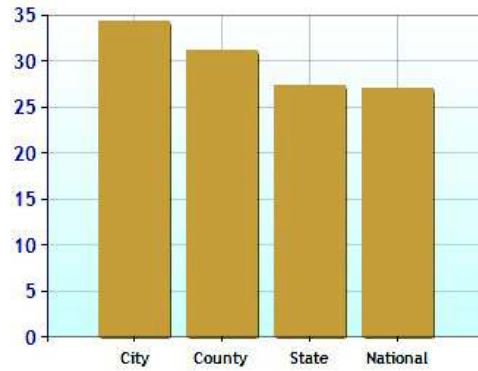

Altitude

Temperature Extremes

Precipitation Summary

Sunny and Cloudy Days per Annum for Fairfield

Comfort Index (during hot weather)

Environmental Statistics near Fairfield, CT

	City	County	State	National
? Air Quality	8	8	15	83
? Watershed Quality	32	32	54	55
? Physicians per Capita	301.6	301.6	278.0	220.5
? Health Cost Index	111.3	111.7	108.4	100.0
? Superfund Site Index	30	30	46	71
? UV Index	3.4	3.4	3.4	4.3

Environmental Quality

UV Index

Commute near Fairfield, CT

	City	County	State	National
Commuting by Bus	9.3%	9.3%	5.1%	2.9%
Commuting by Carpool	4.8%	7.9%	8.4%	11.4%
Commuting by Auto	75.1%	72.6%	74.1%	74.2%
Commute Time	34.3	31.2	27.4	27.1
Working at Home	7.7%	5.6%	4.8%	5.2%

Commuting Methods for Fairfield

Commute Time

Health near Fairfield, CT

	City	County	State	National
Air Quality	8	8	15	83
Watershed Quality	32	32	54	55
Physicians per Capita	301.6	301.6	278.0	220.5
Health Cost Index	111.3	111.7	108.4	100.0
Superfund Site Index	30	30	46	71
UV Index	3.4	3.4	3.4	4.3