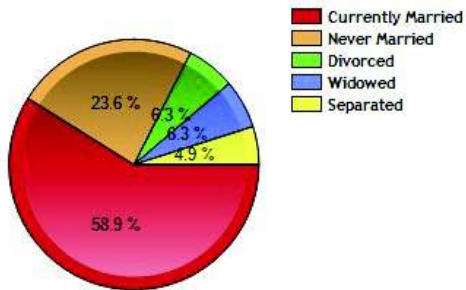

Marital Status