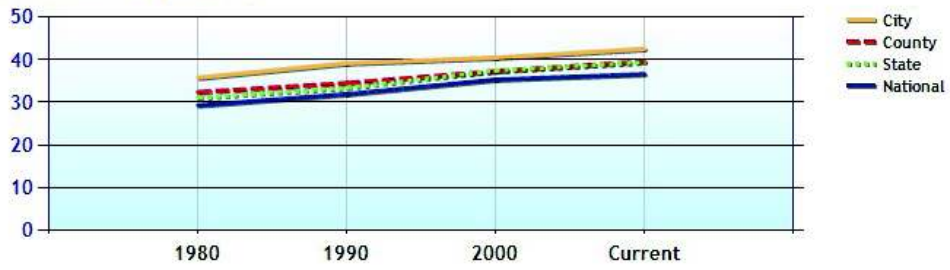

Percentage of Homes Rented - Thirty Year Chart

Percentage of Homes Owned - Thirty Year Chart

Home Use

Median Age of Home

	City	County	State	National
Neighborhood Type				
Population	60,269	900,579	3,521,669	307,829,557
Population Density	1,639.9	1,430.4	724.9	86.8
Percent Male	48.4%	48.9%	48.8%	49.3%
Percent Female	51.6%	51.1%	51.2%	50.7%
Median Age	40.5	39.8	39.4	36.6
People per Household	2.7	2.7	2.5	2.6
Median Household Income	\$128,217	\$84,128	\$68,320	\$52,954
Average Income per Capita	\$57,742	\$45,497	\$35,693	\$27,067

Population - Thirty Year Chart

Population Age vs Total Population - Thirty Year Chart

Household Income - Thirty Year Chart

Demographics near Fairfield, CT (Continued)

Median Age - Thirty Year Chart

Median Personal Income - Thirty Year Chart