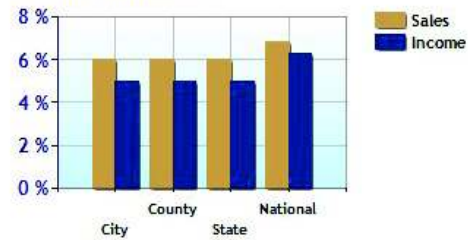

Marital Status

Family Status

	City	County	State	National
Unemployment Rate	7.3%	8.5%	9.3%	9.1%
Recent Job Growth	0.9%	0.6%	0.0%	-0.1%
Future Job Growth	34.5%	32.7%	30.7%	31.3%
Sales Tax	6.0%	6.0%	6.0%	6.8%
Income Tax	5.0%	5.0%	5.0%	6.3%
Cost of Living Index	185.8	160.2	125.3	100.0

Unemployment Rate - Ten Year Chart

Job Growth - Ten Year Chart

Future Job Growth

Sales and Income Tax

Cost of Living Index

	City	County	State	National
? High School Graduates	94.8%	88.2%	88.5%	84.7%
? College Degree - 2 year	6.4%	6.4%	7.4%	7.5%
? College Degree - 4 year	30.8%	24.6%	20.1%	17.4%
? Graduate Degree	27.3%	19.1%	15.1%	10.1%
? Expenditures per Student	\$8,545	\$8,919	\$8,058	\$5,678
? Students per Teacher	13.9	15.0	14.5	14.9
? Students per Librarian	238	377	375	803
? Students per Guidance Counselor	618	432	406	513