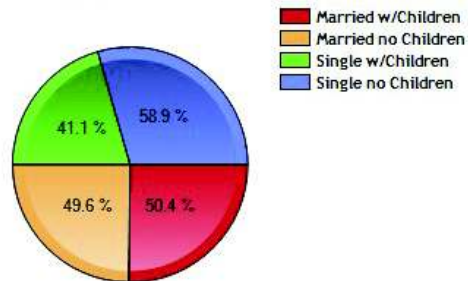

Degree Analysis for Fairfield

Family Facts near Fairfield, CT

	City	County	State	National
Currently Married	58.9%	51.1%	48.4%	47.2%
Never Married	23.6%	29.5%	31.5%	31.0%
Divorced	6.3%	8.4%	9.9%	10.6%
Widowed	6.3%	6.3%	6.5%	6.3%
Separated	4.9%	4.7%	3.8%	5.0%
Married w/Children	50.4%	49.7%	44.5%	43.0%
Married no Children	49.6%	50.3%	55.5%	57.0%
Single w/Children	41.1%	50.5%	54.8%	56.4%
Single no Children	58.9%	49.5%	45.2%	43.6%

Marital Status

Family Status

	City	County	State	National
Unemployment Rate	7.3%	8.5%	9.3%	9.1%
Recent Job Growth	0.9%	0.6%	0.0%	-0.1%
Future Job Growth	34.5%	32.7%	30.7%	31.3%
Sales Tax	6.0%	6.0%	6.0%	6.8%
Income Tax	5.0%	5.0%	5.0%	6.3%
Cost of Living Index	185.8	160.2	125.3	100.0