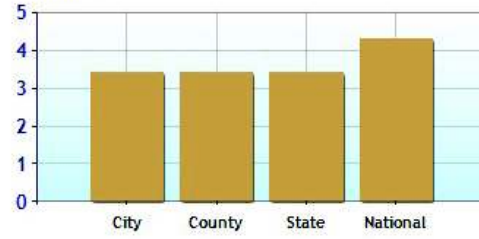

Environmental Statistics near Fairfield, CT

	City	County	State	National
? Air Quality	8	8	15	83
? Watershed Quality	32	32	54	55
? Physicians per Capita	301.6	301.6	278.0	220.5
? Health Cost Index	111.3	111.7	108.4	100.0
? Superfund Site Index	30	30	46	71
? UV Index	3.4	3.4	3.4	4.3

Environmental Quality

UV Index