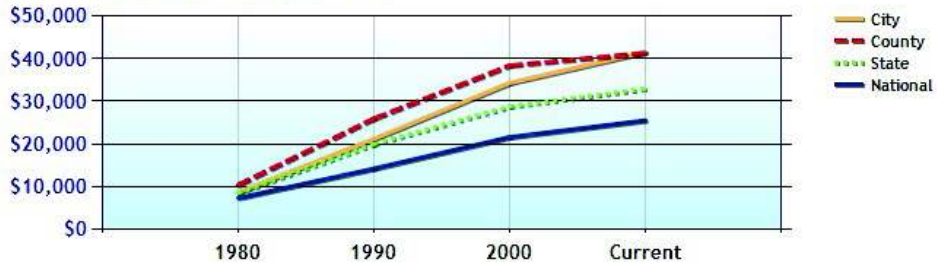

Population - Thirty Year Chart

Population Age vs Total Population - Thirty Year Chart

Household Income - Thirty Year Chart

Demographics near Monroe, CT (Continued)

Median Age - Thirty Year Chart

Median Personal Income - Thirty Year Chart