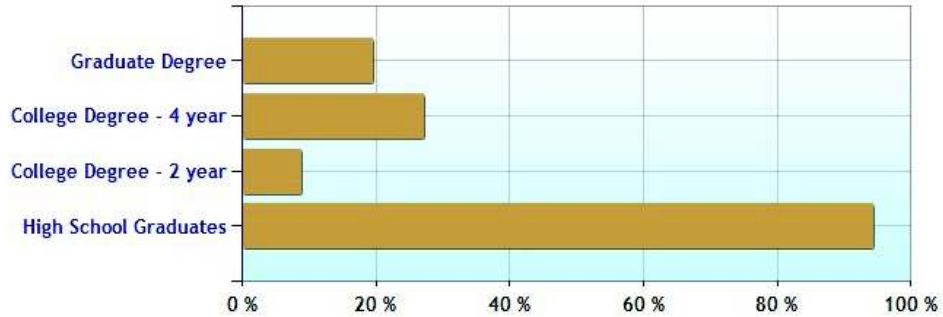

Education near Monroe, CT

	City	County	State	National
High School Graduates	94.3%	88.2%	88.5%	84.7%
College Degree - 2 year	8.8%	6.4%	7.4%	7.5%
College Degree - 4 year	27.1%	24.6%	20.1%	17.4%
Graduate Degree	19.4%	19.1%	15.1%	10.1%
Expenditures per Student	$6,769	$8,919	$8,058	$5,678
Students per Teacher	17.0	15.0	14.5	14.9
Students per Librarian	436	377	375	803
Students per Guidance Counselor	376	432	406	513

Degree Analysis for Monroe