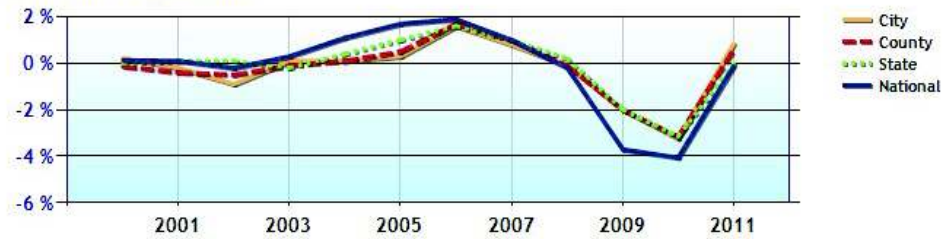

Job Growth - Ten Year Chart