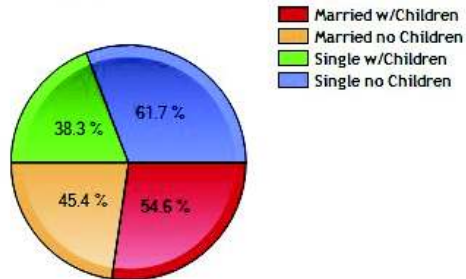

Family Status