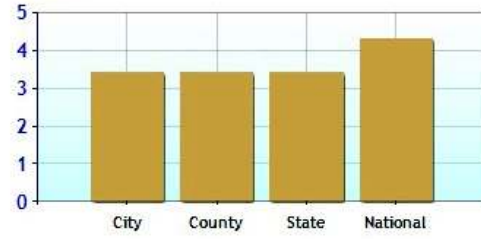

Environmental Statistics near Monroe, CT

	City	County	State	National
⊕ Air Quality	8	8	15	83
⊕ Watershed Quality	32	32	54	55
⊕ Physicians per Capita	301.6	301.6	278.0	220.5
⊕ Health Cost Index	110.0	111.7	108.4	100.0
⊕ Superfund Site Index	29	30	46	71
⊕ UV Index	3.4	3.4	3.4	4.3

UV Index