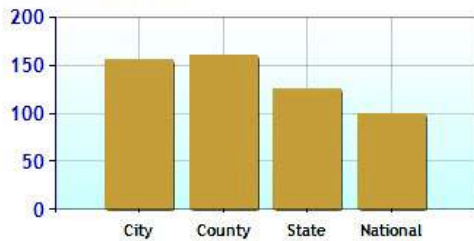

Marital Status

Family Status

Economy near Monroe, CT

	City	County	State	National
Unemployment Rate	7.6%	8.5%	9.3%	9.1%
Recent Job Growth	0.8%	0.6%	0.0%	-0.1%
Future Job Growth	34.1%	32.7%	30.7%	31.3%
Sales Tax	6.0%	6.0%	6.0%	6.8%
Income Tax	5.0%	5.0%	5.0%	6.3%
Cost of Living Index	155.7	160.2	125.3	100.0

Unemployment Rate - Ten Year Chart

Job Growth - Ten Year Chart

Future Job Growth

Sales and Income Tax

Cost of Living Index

Education near Monroe, CT

	City	County	State	National
High School Graduates	94.3%	88.2%	88.5%	84.7%
College Degree - 2 year	8.8%	6.4%	7.4%	7.5%
College Degree - 4 year	27.1%	24.6%	20.1%	17.4%
Graduate Degree	19.4%	19.1%	15.1%	10.1%
Expenditures per Student	\$6,769	\$8,919	\$8,058	\$5,678
Students per Teacher	17.0	15.0	14.5	14.9
Students per Librarian	436	377	375	803
Students per Guidance Counselor	376	432	406	513

Expenditures per Student

Students per Teacher

Students per Librarian

Students per Guidance Counselor

High Schools near Monroe, CT

School	Grades	Students	P/T Ratio	Zipcode
Masuk High School	09-12	1345	13.9	06468
Trumbull High School	09-12	2114	14.7	06611
Newtown High School	09-12	1704	14.6	06482
Shelton High School	09-12	1653	13.9	06484