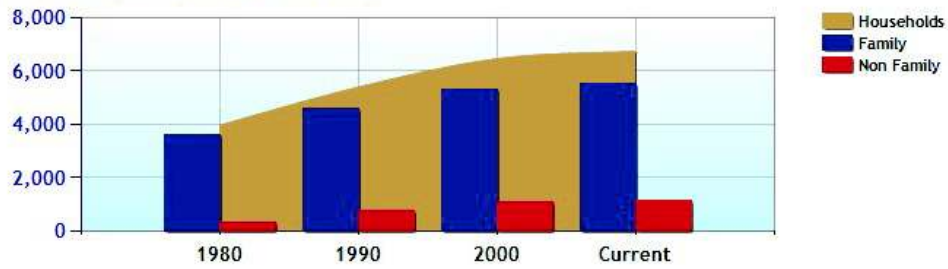

Average Rental Cost - Ten Year Chart

Percentage of Homes Rented - Thirty Year Chart

Percentage of Homes Owned - Thirty Year Chart

Home Use

Median Age of Home

Demographics near Monroe, CT

	City	County	State	National
Neighborhood Type	Suburban			
Population	18,995	900,579	3,521,669	307,829,557
Population Density	742.1	1,430.4	724.9	86.8
Percent Male	49.5%	48.9%	48.8%	49.3%
Percent Female	50.5%	51.1%	51.2%	50.7%
Median Age	39.6	39.8	39.4	36.6
People per Household	2.9	2.7	2.5	2.6
Median Household Income	\$113,682	\$84,128	\$68,320	\$52,954
Average Income per Capita	\$46,831	\$45,497	\$35,693	\$27,067

Population - Thirty Year Chart

Population Age vs Total Population - Thirty Year Chart

Household Income - Thirty Year Chart

Demographics near Monroe, CT (Continued)

Median Age - Thirty Year Chart

Median Personal Income - Thirty Year Chart

Household Breakdown - Thirty Year Chart

Male/Female Ratio for Monroe

Education near Monroe, CT

	City	County	State	National
High School Graduates	94.3%	88.2%	88.5%	84.7%
College Degree - 2 year	8.8%	6.4%	7.4%	7.5%
College Degree - 4 year	27.1%	24.6%	20.1%	17.4%
Graduate Degree	19.4%	19.1%	15.1%	10.1%
Expenditures per Student	\$6,769	\$8,919	\$8,058	\$5,678
Students per Teacher	17.0	15.0	14.5	14.9
Students per Librarian	436	377	375	803
Students per Guidance Counselor	376	432	406	513