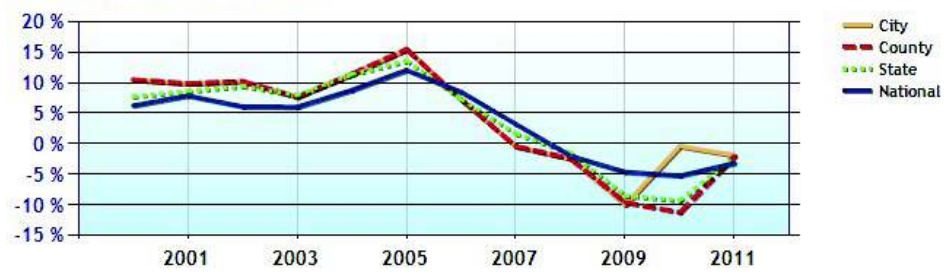

Home Values near Monroe, CT

	City	County	State	National
Median Home Value	\$402,800	\$427,000	\$265,700	\$175,100
Home Appreciation	-1.9%	-2.0%	-2.3%	-3.2%

Median Home Value - Ten Year Chart

Home Appreciation - Ten Year Chart