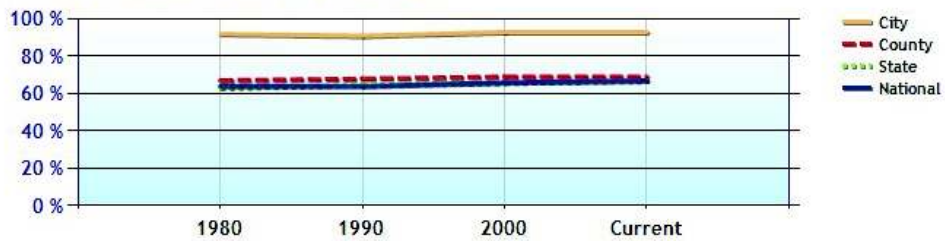

Homes Statistics near Monroe, CT

	City	County	State	National
Median Age of Home	36.9	48.3	46.2	35.1
Homes Owned	92.2%	67.7%	64.7%	59.9%
Homes Rented	5.4%	26.5%	28.7%	29.7%
Homes Vacant	2.4%	5.9%	6.6%	10.4%

Average Rental Cost - Ten Year Chart

Percentage of Homes Rented - Thirty Year Chart

Percentage of Homes Owned - Thirty Year Chart

Home Use

Median Age of Home

Demographics near Monroe, CT

	City	County	State	National
Neighborhood Type	Suburban			
Population	18,995	900,579	3,521,669	307,829,557
Population Density	742.1	1,430.4	724.9	86.8
Percent Male	49.5%	48.9%	48.8%	49.3%
Percent Female	50.5%	51.1%	51.2%	50.7%
Median Age	39.6	39.8	39.4	36.6
People per Household	2.9	2.7	2.5	2.6
Median Household Income	\$113,682	\$84,128	\$68,320	\$52,954
Average Income per Capita	\$46,831	\$45,497	\$35,693	\$27,067