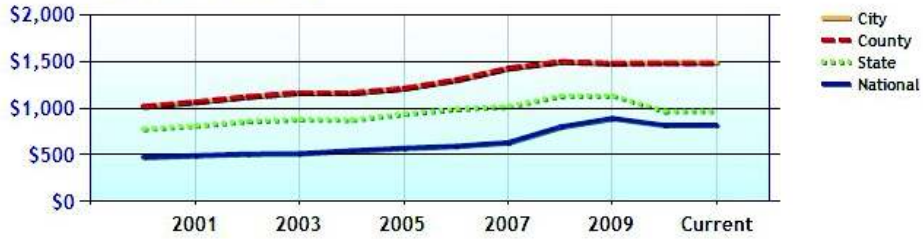

Average Rental Cost - Ten Year Chart

Percentage of Homes Rented - Thirty Year Chart

Percentage of Homes Owned - Thirty Year Chart

Home Use

Median Age of Home

Demographics near Monroe, CT

	City	County	State	National
Neighborhood Type	Suburban			
Population	18,995	900,579	3,521,669	307,829,557
Population Density	742.1	1,430.4	724.9	86.8
Percent Male	49.5%	48.9%	48.8%	49.3%
Percent Female	50.5%	51.1%	51.2%	50.7%
Median Age	39.6	39.8	39.4	36.6
People per Household	2.9	2.7	2.5	2.6
Median Household Income	\$113,682	\$84,128	\$68,320	\$52,954
Average Income per Capita	\$46,831	\$45,497	\$35,693	\$27,067