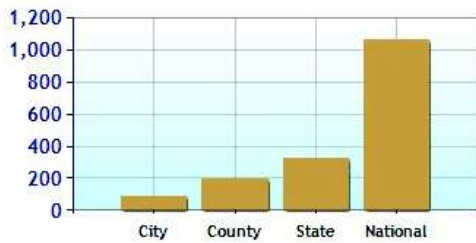

Climate near Monroe, CT

	City	County	State	National
Altitude	88	199	319	1,060
Rainfall (inches annually)	51.1	47.1	46.9	36.5
Snowfall (inches annually)	0.7	26.4	31.2	25.0
January Avg. Low Temp	20.7	19.5	17.9	20.5
July Avg. High Temp	87.0	83.6	83.1	86.5
Days of Precipitation Annually	122	115	116	100
Days Mostly Sunny Annually	206	175	194	205
Comfort Index (during hot weather)	45	45	51	44

Altitude