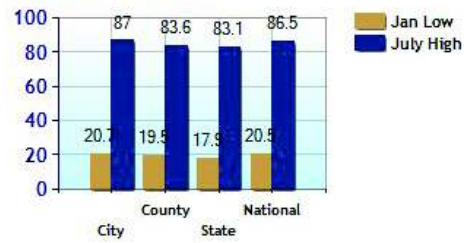

information included herein.

Climate near Monroe, CT

	City	County	State	National
Altitude	88	199	319	1,060
Rainfall (inches annually)	51.1	47.1	46.9	36.5
Snowfall (inches annually)	0.7	26.4	31.2	25.0
January Avg. Low Temp	20.7	19.5	17.9	20.5
July Avg. High Temp	87.0	83.6	83.1	86.5
Days of Precipitation Annually	122	115	116	100
Days Mostly Sunny Annually	206	175	194	205
Comfort Index (during hot weather)	45	45	51	44

Altitude

Temperature Extremes

Precipitation Summary

Sunny and Cloudy Days per Annum for Monroe

Comfort Index (during hot weather)

Environmental Statistics near Monroe, CT

	City	County	State	National
⊕ Air Quality	8	8	15	83
⊕ Watershed Quality	32	32	54	55
⊕ Physicians per Capita	301.6	301.6	278.0	220.5
⊕ Health Cost Index	110.0	111.7	108.4	100.0
⊕ Superfund Site Index	29	30	46	71
⊕ UV Index	3.4	3.4	3.4	4.3