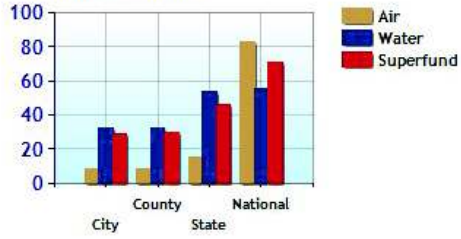

Environmental Statistics near Monroe, CT

	City	County	State	National
⊕ Air Quality	8	8	15	83
⊕ Watershed Quality	32	32	54	55
⊕ Physicians per Capita	301.6	301.6	278.0	220.5
⊕ Health Cost Index	110.0	111.7	108.4	100.0
⊕ Superfund Site Index	29	30	46	71
⊕ UV Index	3.4	3.4	3.4	4.3

Environmental Quality