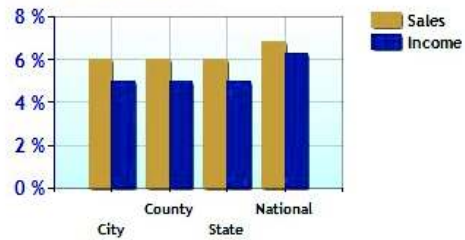

Unemployment Rate - Ten Year Chart

Job Growth - Ten Year Chart

Future Job Growth

Sales and Income Tax

Cost of Living Index

Education near Monroe, CT

	City	County	State	National
High School Graduates	94.3%	88.2%	88.5%	84.7%
College Degree - 2 year	8.8%	6.4%	7.4%	7.5%
College Degree - 4 year	27.1%	24.6%	20.1%	17.4%
Graduate Degree	19.4%	19.1%	15.1%	10.1%
Expenditures per Student	\$6,769	\$8,919	\$8,058	\$5,678
Students per Teacher	17.0	15.0	14.5	14.9
Students per Librarian	436	377	375	803
Students per Guidance Counselor	376	432	406	513