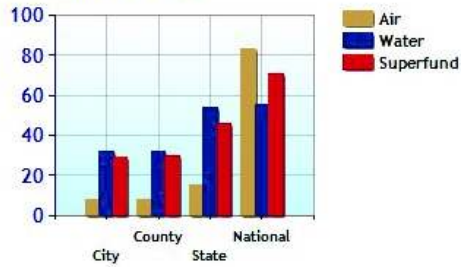

Commuting Methods for Monroe

Commute Time

Health near Monroe, CT

	City	County	State	National
Air Quality	8	8	15	83
Watershed Quality	32	32	54	55
Physicians per Capita	301.6	301.6	278.0	220.5
Health Cost Index	110.0	111.7	108.4	100.0
Superfund Site Index	29	30	46	71
UV Index	3.4	3.4	3.4	4.3

Environmental Quality

UV Index

Health Cost Index

Physicians per Capita