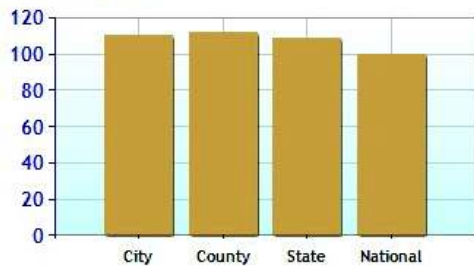

Commuting Methods for Monroe

Commute Time

Health near Monroe, CT

	City	County	State	National
Air Quality	8	8	15	83
Watershed Quality	32	32	54	55
Physicians per Capita	301.6	301.6	278.0	220.5
Health Cost Index	110.0	111.7	108.4	100.0
Superfund Site Index	29	30	46	71
UV Index	3.4	3.4	3.4	4.3

Environmental Quality

UV Index

Health Cost Index

Physicians per Capita