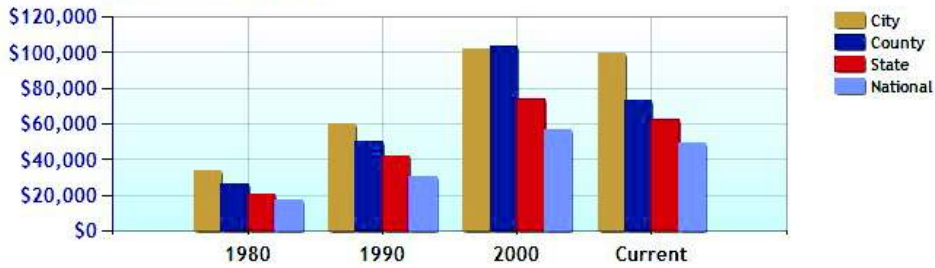

Average Rental Cost - Ten Year Chart

Percentage of Homes Rented - Thirty Year Chart

Percentage of Homes Owned - Thirty Year Chart

Home Use

Median Age of Home

Demographics near Monroe, CT

	City	County	State	National
Neighborhood Type	Suburban			
Population	18,995	900,579	3,521,669	307,829,557
Population Density	742.1	1,430.4	724.9	86.8
Percent Male	49.5%	48.9%	48.8%	49.3%
Percent Female	50.5%	51.1%	51.2%	50.7%
Median Age	39.6	39.8	39.4	36.6
People per Household	2.9	2.7	2.5	2.6
Median Household Income	\$113,682	\$84,128	\$68,320	\$52,954
Average Income per Capita	\$46,831	\$45,497	\$35,693	\$27,067

Population - Thirty Year Chart

Population Age vs Total Population - Thirty Year Chart

Household Income - Thirty Year Chart

Demographics near Monroe, CT (Continued)

Median Age - Thirty Year Chart

Median Personal Income - Thirty Year Chart