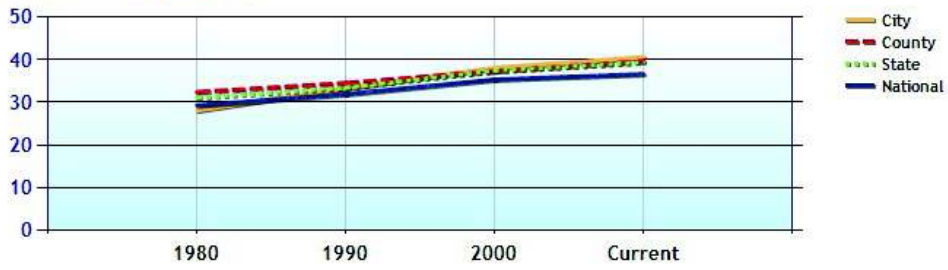

Average Rental Cost - Ten Year Chart

Percentage of Homes Rented - Thirty Year Chart

Percentage of Homes Owned - Thirty Year Chart

Home Use

Median Age of Home

Demographics near Monroe, CT

	City	County	State	National
Neighborhood Type	Suburban			
Population	18,995	900,579	3,521,669	307,829,557
Population Density	742.1	1,430.4	724.9	86.8
Percent Male	49.5%	48.9%	48.8%	49.3%
Percent Female	50.5%	51.1%	51.2%	50.7%
Median Age	39.6	39.8	39.4	36.6
People per Household	2.9	2.7	2.5	2.6
Median Household Income	\$113,682	\$84,128	\$68,320	\$52,954
Average Income per Capita	\$46,831	\$45,497	\$35,693	\$27,067

Population - Thirty Year Chart

Population Age vs Total Population - Thirty Year Chart

Household Income - Thirty Year Chart

Demographics near Monroe, CT (Continued)

Median Age - Thirty Year Chart

Median Personal Income - Thirty Year Chart