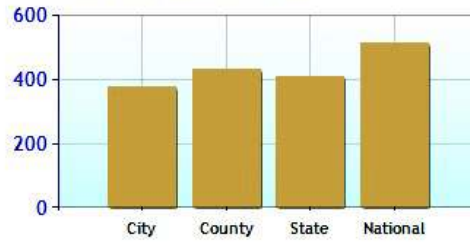

Unemployment Rate - Ten Year Chart

Job Growth - Ten Year Chart

Future Job Growth

Sales and Income Tax

Cost of Living Index

Education near Monroe, CT

	City	County	State	National
High School Graduates	94.3%	88.2%	88.5%	84.7%
College Degree - 2 year	8.8%	6.4%	7.4%	7.5%
College Degree - 4 year	27.1%	24.6%	20.1%	17.4%
Graduate Degree	19.4%	19.1%	15.1%	10.1%
Expenditures per Student	\$6,769	\$8,919	\$8,058	\$5,678
Students per Teacher	17.0	15.0	14.5	14.9
Students per Librarian	436	377	375	803
Students per Guidance Counselor	376	432	406	513

Expenditures per Student

Students per Teacher

Students per Librarian

Students per Guidance Counselor

High Schools near Monroe, CT

School	Grades	Students	P/T Ratio	Zipcode
Masuk High School	09-12	1345	13.9	06468
Trumbull High School	09-12	2114	14.7	06611
Newtown High School	09-12	1704	14.6	06482
Shelton High School	09-12	1653	13.9	06484