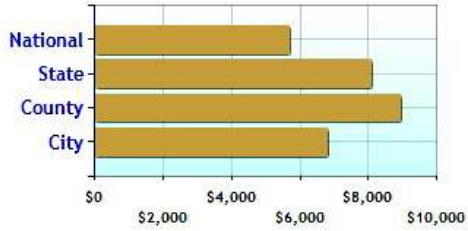

Education near Monroe, CT

	City	County	State	National
High School Graduates	94.3%	88.2%	88.5%	84.7%
College Degree - 2 year	8.8%	6.4%	7.4%	7.5%
College Degree - 4 year	27.1%	24.6%	20.1%	17.4%
Graduate Degree	19.4%	19.1%	15.1%	10.1%
Expenditures per Student	$6,769	$8,919	$8,058	$5,678
Students per Teacher	17.0	15.0	14.5	14.9
Students per Librarian	436	377	375	803
Students per Guidance Counselor	376	432	406	513

Expenditures per Student