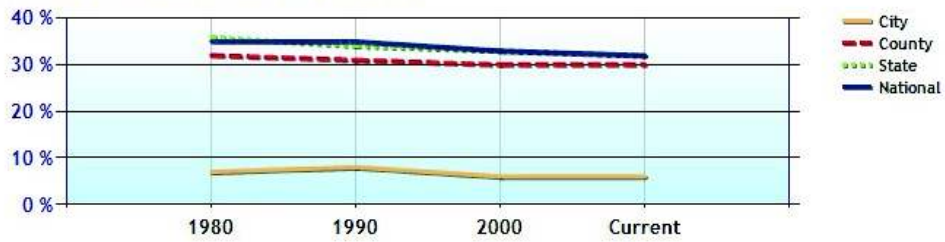

Average Rental Cost - Ten Year Chart

Percentage of Homes Rented - Thirty Year Chart

Percentage of Homes Owned - Thirty Year Chart

Home Use

Median Age of Home

Demographics near Monroe, CT

	City	County	State	National
Neighborhood Type	Suburban			
Population	18,995	900,579	3,521,669	307,829,557
Population Density	742.1	1,430.4	724.9	86.8
Percent Male	49.5%	48.9%	48.8%	49.3%
Percent Female	50.5%	51.1%	51.2%	50.7%
Median Age	39.6	39.8	39.4	36.6
People per Household	2.9	2.7	2.5	2.6
Median Household Income	\$113,682	\$84,128	\$68,320	\$52,954
Average Income per Capita	\$46,831	\$45,497	\$35,693	\$27,067