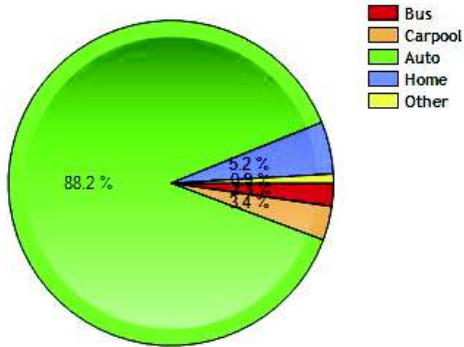

Commute near Monroe, CT

	City	County	State	National
Commuting by Bus	2.3%	9.3%	5.1%	2.9%
Commuting by Carpool	3.4%	7.9%	8.4%	11.4%
Commuting by Auto	88.2%	72.6%	74.1%	74.2%
Commute Time	33.5	31.2	27.4	27.1
Working at Home	5.2%	5.6%	4.8%	5.2%

Commuting Methods for Monroe