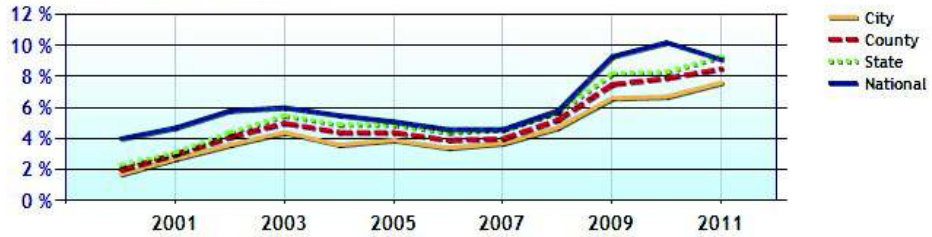

Economy near Monroe, CT

	City	County	State	National
Unemployment Rate	7.6%	8.5%	9.3%	9.1%
Recent Job Growth	0.8%	0.6%	0.0%	-0.1%
Future Job Growth	34.1%	32.7%	30.7%	31.3%
Sales Tax	6.0%	6.0%	6.0%	6.8%
Income Tax	5.0%	5.0%	5.0%	6.3%
Cost of Living Index	155.7	160.2	125.3	100.0

Unemployment Rate - Ten Year Chart