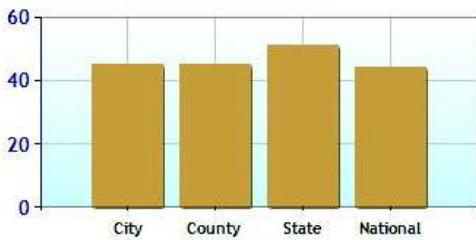

Altitude

Temperature Extremes

Precipitation Summary

Sunny and Cloudy Days per Annum for Monroe

Comfort Index (during hot weather)

Environmental Statistics near Monroe, CT

	City	County	State	National
⊕ Air Quality	8	8	15	83
⊕ Watershed Quality	32	32	54	55
⊕ Physicians per Capita	301.6	301.6	278.0	220.5
⊕ Health Cost Index	110.0	111.7	108.4	100.0
⊕ Superfund Site Index	29	30	46	71
⊕ UV Index	3.4	3.4	3.4	4.3