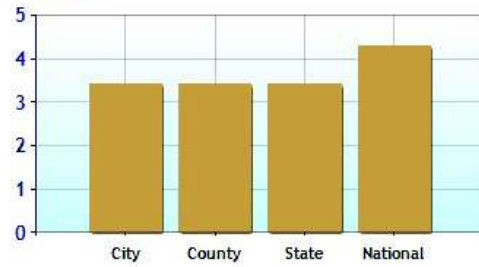

Commuting Methods for Monroe

Commute Time

Health near Monroe, CT

	City	County	State	National
Air Quality	8	8	15	83
Watershed Quality	32	32	54	55
Physicians per Capita	301.6	301.6	278.0	220.5
Health Cost Index	110.0	111.7	108.4	100.0
Superfund Site Index	29	30	46	71
UV Index	3.4	3.4	3.4	4.3

Environmental Quality

UV Index

Health Cost Index

Physicians per Capita