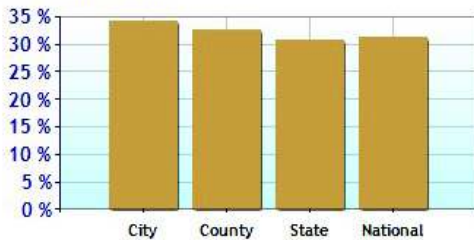

Degree Analysis for Monroe

Family Facts near Monroe, CT

	City	County	State	National
Currently Married	65.1%	51.1%	48.4%	47.2%
Never Married	21.3%	29.5%	31.5%	31.0%
Divorced	6.8%	8.4%	9.9%	10.6%
Widowed	5.0%	6.3%	6.5%	6.3%
Separated	1.8%	4.7%	3.8%	5.0%
Married w/Children	54.6%	49.7%	44.5%	43.0%
Married no Children	45.4%	50.3%	55.5%	57.0%
Single w/Children	38.3%	50.5%	54.8%	56.4%
Single no Children	61.7%	49.5%	45.2%	43.6%

Marital Status

Family Status

Economy near Monroe, CT

	City	County	State	National
Unemployment Rate	7.6%	8.5%	9.3%	9.1%
Recent Job Growth	0.8%	0.6%	0.0%	-0.1%
Future Job Growth	34.1%	32.7%	30.7%	31.3%
Sales Tax	6.0%	6.0%	6.0%	6.8%
Income Tax	5.0%	5.0%	5.0%	6.3%
Cost of Living Index	155.7	160.2	125.3	100.0

Unemployment Rate - Ten Year Chart

Job Growth - Ten Year Chart

Future Job Growth

Sales and Income Tax

Cost of Living Index

Education near Monroe, CT

	City	County	State	National
High School Graduates	94.3%	88.2%	88.5%	84.7%
College Degree - 2 year	8.8%	6.4%	7.4%	7.5%
College Degree - 4 year	27.1%	24.6%	20.1%	17.4%
Graduate Degree	19.4%	19.1%	15.1%	10.1%
Expenditures per Student	\$6,769	\$8,919	\$8,058	\$5,678
Students per Teacher	17.0	15.0	14.5	14.9
Students per Librarian	436	377	375	803
Students per Guidance Counselor	376	432	406	513