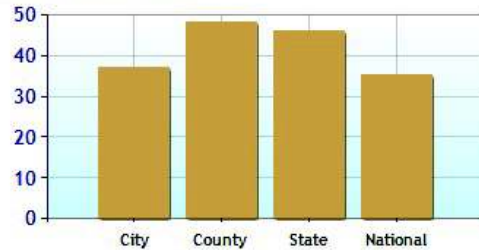

Average Rental Cost - Ten Year Chart

Percentage of Homes Rented - Thirty Year Chart

Percentage of Homes Owned - Thirty Year Chart

Home Use

Median Age of Home

Demographics near Monroe, CT

	City	County	State	National
Neighborhood Type	Suburban			
Population	18,995	900,579	3,521,669	307,829,557
Population Density	742.1	1,430.4	724.9	86.8
Percent Male	49.5%	48.9%	48.8%	49.3%
Percent Female	50.5%	51.1%	51.2%	50.7%
Median Age	39.6	39.8	39.4	36.6
People per Household	2.9	2.7	2.5	2.6
Median Household Income	\$113,682	\$84,128	\$68,320	\$52,954
Average Income per Capita	\$46,831	\$45,497	\$35,693	\$27,067

Population - Thirty Year Chart

Population Age vs Total Population - Thirty Year Chart

Household Income - Thirty Year Chart

Demographics near Monroe, CT (Continued)

Median Age - Thirty Year Chart

Median Personal Income - Thirty Year Chart