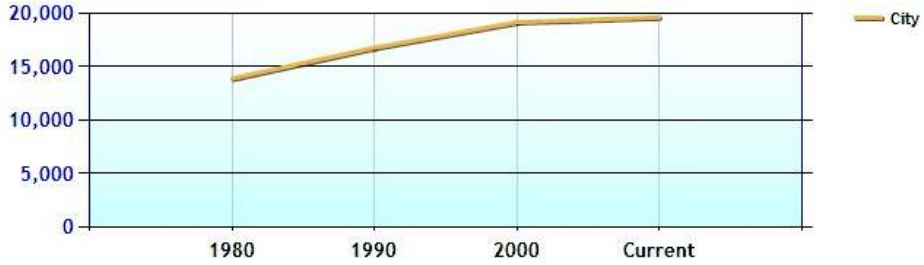

Average Rental Cost - Ten Year Chart

Percentage of Homes Rented - Thirty Year Chart

Percentage of Homes Owned - Thirty Year Chart

Home Use

Median Age of Home

Demographics near Monroe, CT

	City	County	State	National
Neighborhood Type	Suburban			
Population	18,995	900,579	3,521,669	307,829,557
Population Density	742.1	1,430.4	724.9	86.8
Percent Male	49.5%	48.9%	48.8%	49.3%
Percent Female	50.5%	51.1%	51.2%	50.7%
Median Age	39.6	39.8	39.4	36.6
People per Household	2.9	2.7	2.5	2.6
Median Household Income	\$113,682	\$84,128	\$68,320	\$52,954
Average Income per Capita	\$46,831	\$45,497	\$35,693	\$27,067

Population - Thirty Year Chart

Population Age vs Total Population - Thirty Year Chart

Household Income - Thirty Year Chart

Demographics near Monroe, CT (Continued)

Median Age - Thirty Year Chart

Median Personal Income - Thirty Year Chart