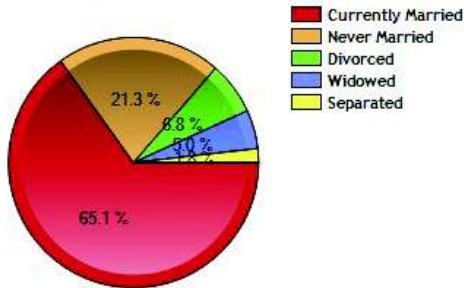

Marital Status