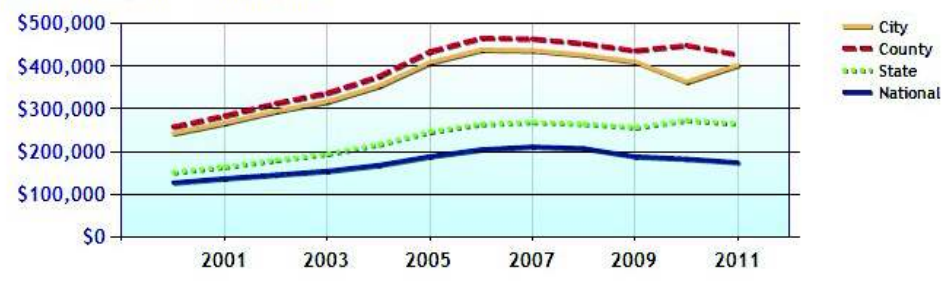

Home Values near Monroe, CT

	City	County	State	National
Median Home Value	\$402,800	\$427,000	\$265,700	\$175,100
Home Appreciation	-1.9%	-2.0%	-2.3%	-3.2%

Median Home Value - Ten Year Chart

Home Appreciation - Ten Year Chart