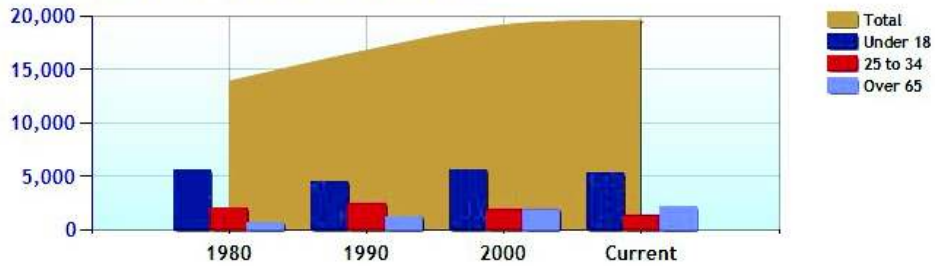

Average Rental Cost - Ten Year Chart

Percentage of Homes Rented - Thirty Year Chart

Percentage of Homes Owned - Thirty Year Chart

Home Use

Median Age of Home

Demographics near Monroe, CT

	City	County	State	National
Neighborhood Type	Suburban			
Population	18,995	900,579	3,521,669	307,829,557
Population Density	742.1	1,430.4	724.9	86.8
Percent Male	49.5%	48.9%	48.8%	49.3%
Percent Female	50.5%	51.1%	51.2%	50.7%
Median Age	39.6	39.8	39.4	36.6
People per Household	2.9	2.7	2.5	2.6
Median Household Income	\$113,682	\$84,128	\$68,320	\$52,954
Average Income per Capita	\$46,831	\$45,497	\$35,693	\$27,067

Population - Thirty Year Chart

Population Age vs Total Population - Thirty Year Chart

Household Income - Thirty Year Chart

Demographics near Monroe, CT (Continued)

Median Age - Thirty Year Chart

Median Personal Income - Thirty Year Chart