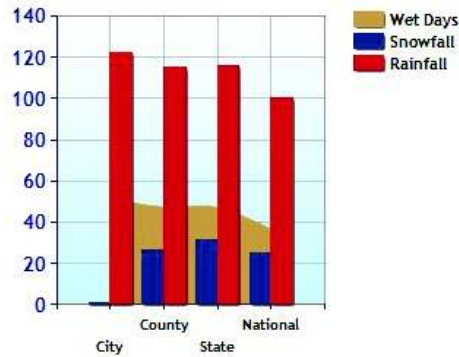

Precipitation Summary