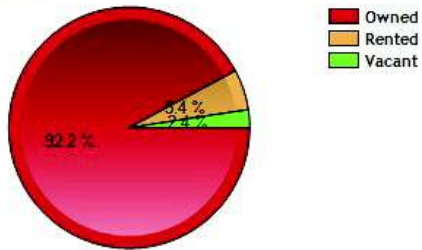

Average Rental Cost - Ten Year Chart

Percentage of Homes Rented - Thirty Year Chart

Percentage of Homes Owned - Thirty Year Chart

Home Use

Median Age of Home

Demographics near Monroe, CT

	City	County	State	National
Neighborhood Type	Suburban			
Population	18,995	900,579	3,521,669	307,829,557
Population Density	742.1	1,430.4	724.9	86.8
Percent Male	49.5%	48.9%	48.8%	49.3%
Percent Female	50.5%	51.1%	51.2%	50.7%
Median Age	39.6	39.8	39.4	36.6
People per Household	2.9	2.7	2.5	2.6
Median Household Income	\$113,682	\$84,128	\$68,320	\$52,954
Average Income per Capita	\$46,831	\$45,497	\$35,693	\$27,067