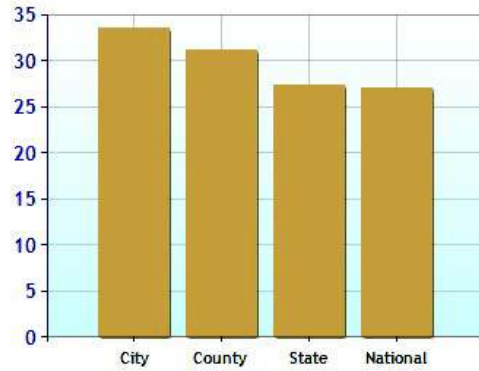

Environmental Quality

UV Index

Commute near Monroe, CT

	City	County	State	National
Commuting by Bus	2.3%	9.3%	5.1%	2.9%
Commuting by Carpool	3.4%	7.9%	8.4%	11.4%
Commuting by Auto	88.2%	72.6%	74.1%	74.2%
Commute Time	33.5	31.2	27.4	27.1
Working at Home	5.2%	5.6%	4.8%	5.2%

Commuting Methods for Monroe

Commute Time

Health near Monroe, CT

	City	County	State	National
Air Quality	8	8	15	83
Watershed Quality	32	32	54	55
Physicians per Capita	301.6	301.6	278.0	220.5
Health Cost Index	110.0	111.7	108.4	100.0
Superfund Site Index	29	30	46	71
UV Index	3.4	3.4	3.4	4.3