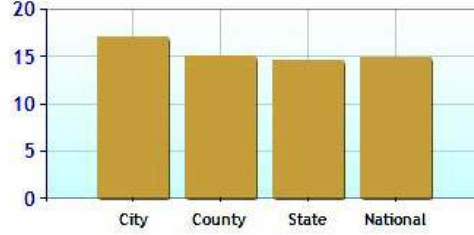

Marital Status

Family Status

Economy near Monroe, CT

	City	County	State	National
Unemployment Rate	7.6%	8.5%	9.3%	9.1%
Recent Job Growth	0.8%	0.6%	0.0%	-0.1%
Future Job Growth	34.1%	32.7%	30.7%	31.3%
Sales Tax	6.0%	6.0%	6.0%	6.8%
Income Tax	5.0%	5.0%	5.0%	6.3%
Cost of Living Index	155.7	160.2	125.3	100.0

Unemployment Rate - Ten Year Chart

Job Growth - Ten Year Chart

Future Job Growth

Sales and Income Tax

Cost of Living Index

Education near Monroe, CT

	City	County	State	National
High School Graduates	94.3%	88.2%	88.5%	84.7%
College Degree - 2 year	8.8%	6.4%	7.4%	7.5%
College Degree - 4 year	27.1%	24.6%	20.1%	17.4%
Graduate Degree	19.4%	19.1%	15.1%	10.1%
Expenditures per Student	\$6,769	\$8,919	\$8,058	\$5,678
Students per Teacher	17.0	15.0	14.5	14.9
Students per Librarian	436	377	375	803
Students per Guidance Counselor	376	432	406	513

Expenditures per Student

Students per Teacher

Students per Librarian

Students per Guidance Counselor

High Schools near Monroe, CT

School	Grades	Students	P/T Ratio	Zipcode
Masuk High School	09-12	1345	13.9	06468
Trumbull High School	09-12	2114	14.7	06611
Newtown High School	09-12	1704	14.6	06482
Shelton High School	09-12	1653	13.9	06484