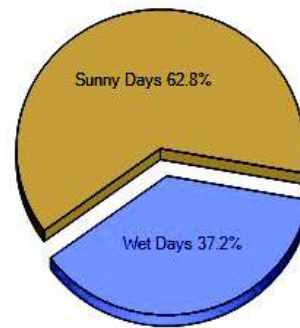

Altitude

Temperature Extremes

Precipitation Summary

Sunny and Cloudy Days per Annum for Monroe

Comfort Index (during hot weather)

Environmental Statistics near Monroe, CT

	City	County	State	National
⊕ Air Quality	8	8	15	83
⊕ Watershed Quality	32	32	54	55
⊕ Physicians per Capita	301.6	301.6	278.0	220.5
⊕ Health Cost Index	110.0	111.7	108.4	100.0
⊕ Superfund Site Index	29	30	46	71
⊕ UV Index	3.4	3.4	3.4	4.3