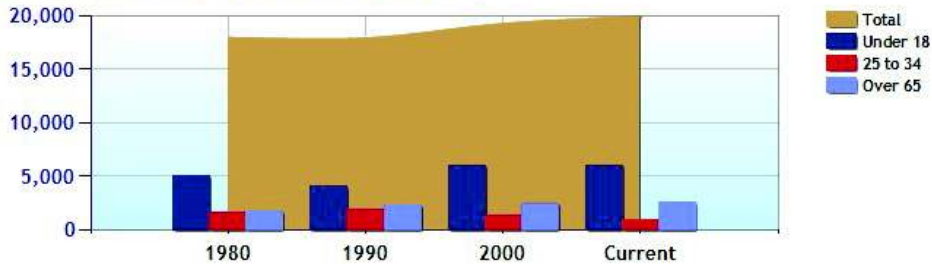

	City	County	State	National
Median Age of Home	47.5	48.3	46.2	35.1
Homes Owned	79.6%	67.7%	64.7%	59.9%
Homes Rented	14.5%	26.5%	28.7%	29.7%
Homes Vacant	5.9%	5.9%	6.6%	10.4%

Average Rental Cost - Ten Year Chart

Percentage of Homes Rented - Thirty Year Chart

Percentage of Homes Owned - Thirty Year Chart

Home Use

Median Age of Home

	City	County	State	National
Neighborhood Type	Suburban			
Population	20,265	900,579	3,521,669	307,829,557
Population Density	887.3	1,430.4	724.9	86.8
Percent Male	48.0%	48.9%	48.8%	49.3%
Percent Female	52.0%	51.1%	51.2%	50.7%
Median Age	40.4	39.8	39.4	36.6
People per Household	2.9	2.7	2.5	2.6
Median Household Income	\$191,411	\$84,128	\$68,320	\$52,954
Average Income per Capita	\$82,975	\$45,497	\$35,693	\$27,067

Population - Thirty Year Chart

Population Age vs Total Population - Thirty Year Chart

Household Income - Thirty Year Chart

Demographics near New Canaan, CT (Continued)

Median Age - Thirty Year Chart

Median Personal Income - Thirty Year Chart