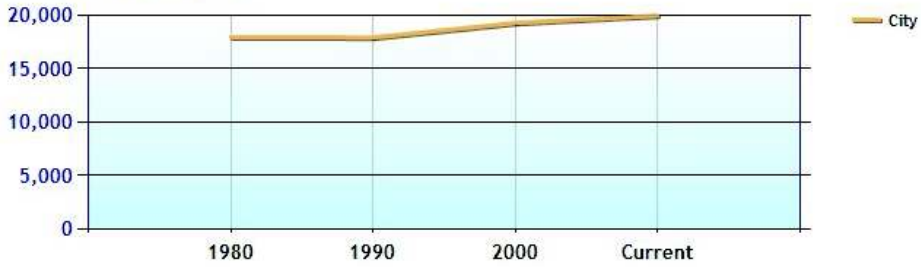

Percentage of Homes Rented - Thirty Year Chart

Percentage of Homes Owned - Thirty Year Chart

Home Use

Median Age of Home

	City	County	State	National
Neighborhood Type	Suburban			
Population	20,265	900,579	3,521,669	307,829,557
Population Density	887.3	1,430.4	724.9	86.8
Percent Male	48.0%	48.9%	48.8%	49.3%
Percent Female	52.0%	51.1%	51.2%	50.7%
Median Age	40.4	39.8	39.4	36.6
People per Household	2.9	2.7	2.5	2.6
Median Household Income	\$191,411	\$84,128	\$68,320	\$52,954
Average Income per Capita	\$82,975	\$45,497	\$35,693	\$27,067

Population - Thirty Year Chart

Population Age vs Total Population - Thirty Year Chart

Household Income - Thirty Year Chart

Demographics near New Canaan, CT (Continued)

Median Age - Thirty Year Chart

Median Personal Income - Thirty Year Chart