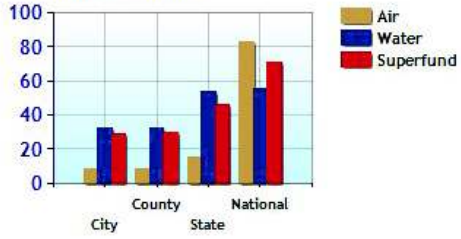

Environmental Statistics near New Canaan, CT

	City	County	State	National
? Air Quality	8	8	15	83
? Watershed Quality	32	32	54	55
? Physicians per Capita	301.6	301.6	278.0	220.5
? Health Cost Index	113.1	111.7	108.4	100.0
? Superfund Site Index	29	30	46	71
? UV Index	3.4	3.4	3.4	4.3

Environmental Quality