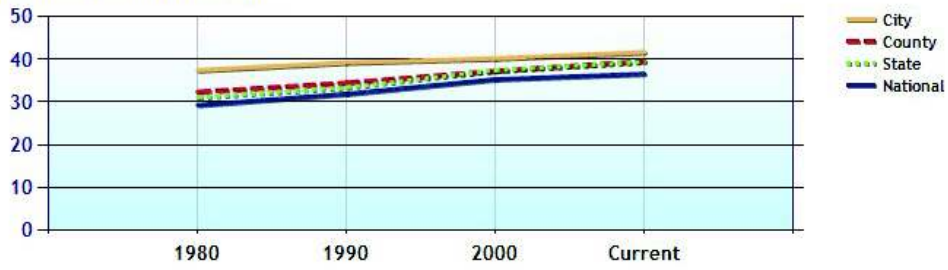

Percentage of Homes Rented - Thirty Year Chart

Percentage of Homes Owned - Thirty Year Chart

Home Use

Median Age of Home

	City	County	State	National
Neighborhood Type	Suburban			
Population	20,265	900,579	3,521,669	307,829,557
Population Density	887.3	1,430.4	724.9	86.8
Percent Male	48.0%	48.9%	48.8%	49.3%
Percent Female	52.0%	51.1%	51.2%	50.7%
Median Age	40.4	39.8	39.4	36.6
People per Household	2.9	2.7	2.5	2.6
Median Household Income	\$191,411	\$84,128	\$68,320	\$52,954
Average Income per Capita	\$82,975	\$45,497	\$35,693	\$27,067

Population - Thirty Year Chart

Population Age vs Total Population - Thirty Year Chart

Household Income - Thirty Year Chart

Demographics near New Canaan, CT (Continued)

Median Age - Thirty Year Chart

Median Personal Income - Thirty Year Chart