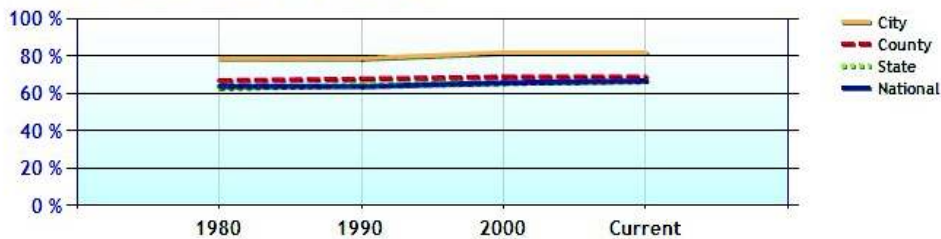

	City	County	State	National
Median Age of Home	47.5	48.3	46.2	35.1
Homes Owned	79.6%	67.7%	64.7%	59.9%
Homes Rented	14.5%	26.5%	28.7%	29.7%
Homes Vacant	5.9%	5.9%	6.6%	10.4%

Average Rental Cost - Ten Year Chart

Percentage of Homes Rented - Thirty Year Chart

Percentage of Homes Owned - Thirty Year Chart

Home Use

Median Age of Home

	City	County	State	National
Neighborhood Type	Suburban			
Population	20,265	900,579	3,521,669	307,829,557
Population Density	887.3	1,430.4	724.9	86.8
Percent Male	48.0%	48.9%	48.8%	49.3%
Percent Female	52.0%	51.1%	51.2%	50.7%
Median Age	40.4	39.8	39.4	36.6
People per Household	2.9	2.7	2.5	2.6
Median Household Income	\$191,411	\$84,128	\$68,320	\$52,954
Average Income per Capita	\$82,975	\$45,497	\$35,693	\$27,067