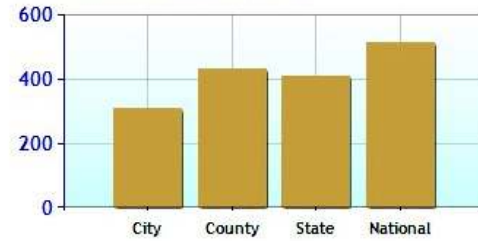

Unemployment Rate - Ten Year Chart

Job Growth - Ten Year Chart

Future Job Growth

Sales and Income Tax

Cost of Living Index

	City	County	State	National
? High School Graduates	97.7%	88.2%	88.5%	84.7%
? College Degree - 2 year	4.0%	6.4%	7.4%	7.5%
? College Degree - 4 year	39.0%	24.6%	20.1%	17.4%
? Graduate Degree	36.3%	19.1%	15.1%	10.1%
? Expenditures per Student	\$8,992	\$8,919	\$8,058	\$5,678
? Students per Teacher	13.2	15.0	14.5	14.9
? Students per Librarian	431	377	375	803
? Students per Guidance Counselor	307	432	406	513

Expenditures per Student

Students per Teacher

Students per Librarian

Students per Guidance Counselor