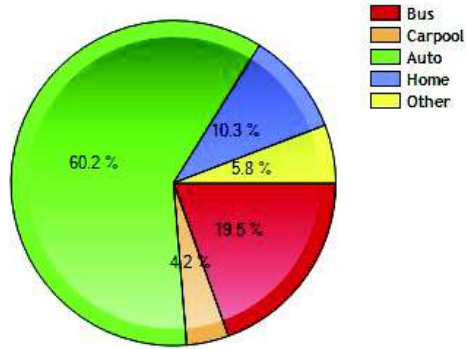

Commute near New Canaan, CT

	City	County	State	National
Commuting by Bus	19.5%	9.3%	5.1%	2.9%
Commuting by Carpool	4.2%	7.9%	8.4%	11.4%
Commuting by Auto	60.2%	72.6%	74.1%	74.2%
Commute Time	38.8	31.2	27.4	27.1
Working at Home	10.3%	5.6%	4.8%	5.2%

Commuting Methods for New Canaan