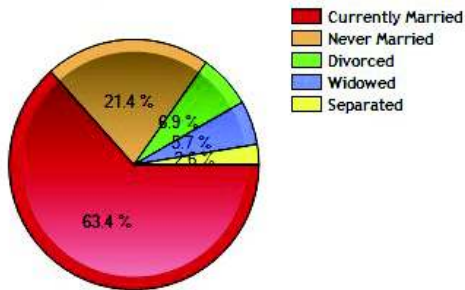

Marital Status