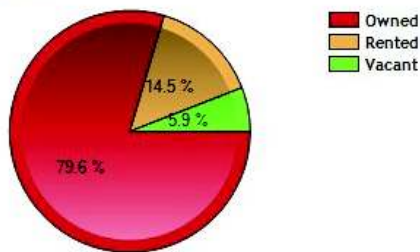

	City	County	State	National
Median Age of Home	47.5	48.3	46.2	35.1
Homes Owned	79.6%	67.7%	64.7%	59.9%
Homes Rented	14.5%	26.5%	28.7%	29.7%
Homes Vacant	5.9%	5.9%	6.6%	10.4%

Average Rental Cost - Ten Year Chart

Percentage of Homes Rented - Thirty Year Chart

Percentage of Homes Owned - Thirty Year Chart

Home Use

Median Age of Home

	City	County	State	National
Neighborhood Type	Suburban			
Population	20,265	900,579	3,521,669	307,829,557
Population Density	887.3	1,430.4	724.9	86.8
Percent Male	48.0%	48.9%	48.8%	49.3%
Percent Female	52.0%	51.1%	51.2%	50.7%
Median Age	40.4	39.8	39.4	36.6
People per Household	2.9	2.7	2.5	2.6
Median Household Income	\$191,411	\$84,128	\$68,320	\$52,954
Average Income per Capita	\$82,975	\$45,497	\$35,693	\$27,067