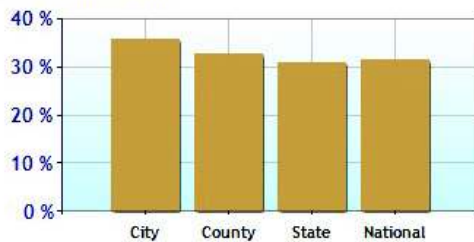

Marital Status

Family Status

	City	County	State	National
Unemployment Rate	6.2%	8.5%	9.3%	9.1%
Recent Job Growth	0.9%	0.6%	0.0%	-0.1%
Future Job Growth	35.7%	32.7%	30.7%	31.3%
Sales Tax	6.0%	6.0%	6.0%	6.8%
Income Tax	5.0%	5.0%	5.0%	6.3%
Cost of Living Index	295.9	160.2	125.3	100.0

Unemployment Rate - Ten Year Chart

Job Growth - Ten Year Chart

Future Job Growth

Sales and Income Tax

Cost of Living Index

	City	County	State	National
? High School Graduates	97.7%	88.2%	88.5%	84.7%
? College Degree - 2 year	4.0%	6.4%	7.4%	7.5%
? College Degree - 4 year	39.0%	24.6%	20.1%	17.4%
? Graduate Degree	36.3%	19.1%	15.1%	10.1%
? Expenditures per Student	\$8,992	\$8,919	\$8,058	\$5,678
? Students per Teacher	13.2	15.0	14.5	14.9
? Students per Librarian	431	377	375	803
? Students per Guidance Counselor	307	432	406	513