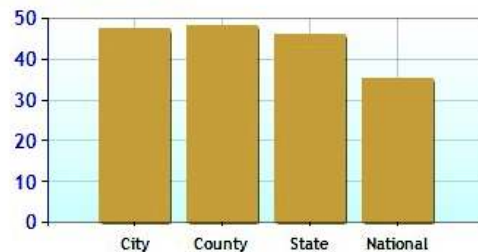

	City	County	State	National
Median Age of Home	47.5	48.3	46.2	35.1
Homes Owned	79.6%	67.7%	64.7%	59.9%
Homes Rented	14.5%	26.5%	28.7%	29.7%
Homes Vacant	5.9%	5.9%	6.6%	10.4%

Average Rental Cost - Ten Year Chart

Percentage of Homes Rented - Thirty Year Chart

Percentage of Homes Owned - Thirty Year Chart

Home Use

Median Age of Home

	City	County	State	National
Neighborhood Type	Suburban			
Population	20,265	900,579	3,521,669	307,829,557
Population Density	887.3	1,430.4	724.9	86.8
Percent Male	48.0%	48.9%	48.8%	49.3%
Percent Female	52.0%	51.1%	51.2%	50.7%
Median Age	40.4	39.8	39.4	36.6
People per Household	2.9	2.7	2.5	2.6
Median Household Income	\$191,411	\$84,128	\$68,320	\$52,954
Average Income per Capita	\$82,975	\$45,497	\$35,693	\$27,067

Population - Thirty Year Chart

Population Age vs Total Population - Thirty Year Chart

Household Income - Thirty Year Chart

Demographics near New Canaan, CT (Continued)

Median Age - Thirty Year Chart

Median Personal Income - Thirty Year Chart