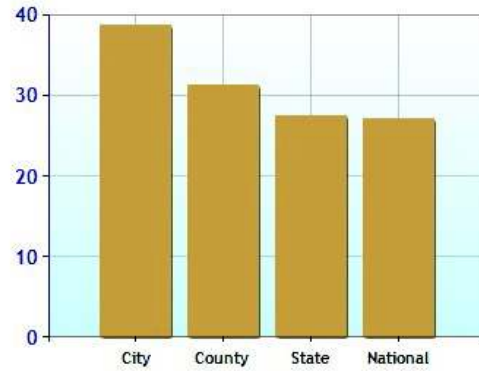

Commute Time