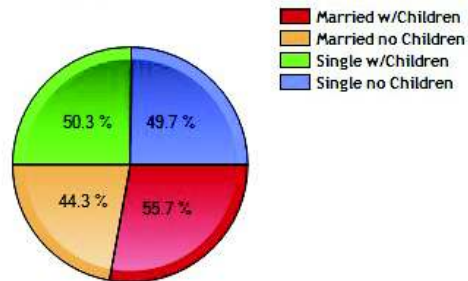

Degree Analysis for New Canaan

Family Facts near New Canaan, CT

	City	County	State	National
Currently Married	63.4%	51.1%	48.4%	47.2%
Never Married	21.4%	29.5%	31.5%	31.0%
Divorced	6.9%	8.4%	9.9%	10.6%
Widowed	5.7%	6.3%	6.5%	6.3%
Separated	2.6%	4.7%	3.8%	5.0%
Married w/Children	55.7%	49.7%	44.5%	43.0%
Married no Children	44.3%	50.3%	55.5%	57.0%
Single w/Children	50.3%	50.5%	54.8%	56.4%
Single no Children	49.7%	49.5%	45.2%	43.6%

Marital Status

Family Status

	City	County	State	National
Unemployment Rate	6.2%	8.5%	9.3%	9.1%
Recent Job Growth	0.9%	0.6%	0.0%	-0.1%
Future Job Growth	35.7%	32.7%	30.7%	31.3%
Sales Tax	6.0%	6.0%	6.0%	6.8%
Income Tax	5.0%	5.0%	5.0%	6.3%
Cost of Living Index	295.9	160.2	125.3	100.0