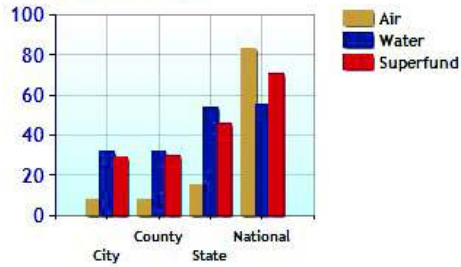

Commuting Methods for New Canaan

Commute Time

Health near New Canaan, CT

	City	County	State	National
Air Quality	8	8	15	83
Watershed Quality	32	32	54	55
Physicians per Capita	301.6	301.6	278.0	220.5
Health Cost Index	113.1	111.7	108.4	100.0
Superfund Site Index	29	30	46	71
UV Index	3.4	3.4	3.4	4.3

Environmental Quality

UV Index

Health Cost Index

Physicians per Capita