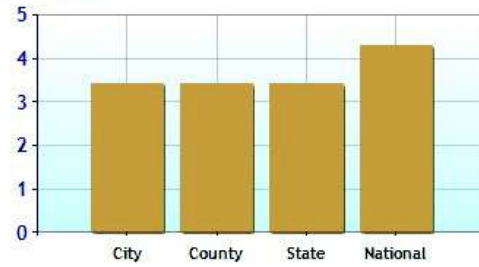

Commuting Methods for New Canaan

Commute Time

Health near New Canaan, CT

	City	County	State	National
Air Quality	8	8	15	83
Watershed Quality	32	32	54	55
Physicians per Capita	301.6	301.6	278.0	220.5
Health Cost Index	113.1	111.7	108.4	100.0
Superfund Site Index	29	30	46	71
UV Index	3.4	3.4	3.4	4.3

Environmental Quality

UV Index

Health Cost Index

Physicians per Capita