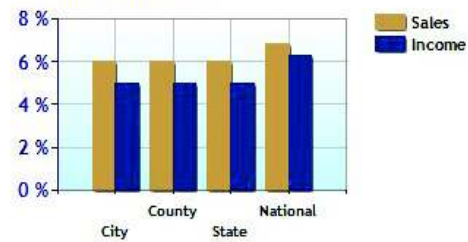

Marital Status

Family Status

	City	County	State	National
Unemployment Rate	6.2%	8.5%	9.3%	9.1%
Recent Job Growth	0.9%	0.6%	0.0%	-0.1%
Future Job Growth	35.7%	32.7%	30.7%	31.3%
Sales Tax	6.0%	6.0%	6.0%	6.8%
Income Tax	5.0%	5.0%	5.0%	6.3%
Cost of Living Index	295.9	160.2	125.3	100.0

Unemployment Rate - Ten Year Chart

Job Growth - Ten Year Chart

Future Job Growth

Sales and Income Tax

Cost of Living Index

	City	County	State	National
? High School Graduates	97.7%	88.2%	88.5%	84.7%
? College Degree - 2 year	4.0%	6.4%	7.4%	7.5%
? College Degree - 4 year	39.0%	24.6%	20.1%	17.4%
? Graduate Degree	36.3%	19.1%	15.1%	10.1%
? Expenditures per Student	\$8,992	\$8,919	\$8,058	\$5,678
? Students per Teacher	13.2	15.0	14.5	14.9
? Students per Librarian	431	377	375	803
? Students per Guidance Counselor	307	432	406	513

Expenditures per Student

Students per Teacher

Students per Librarian

Students per Guidance Counselor