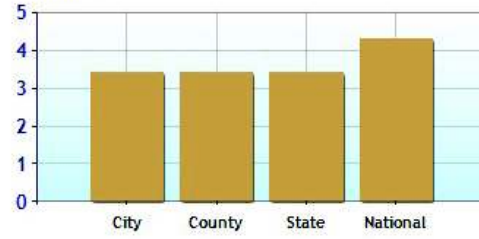

Environmental Statistics near New Canaan, CT

	City	County	State	National
? Air Quality	8	8	15	83
? Watershed Quality	32	32	54	55
? Physicians per Capita	301.6	301.6	278.0	220.5
? Health Cost Index	113.1	111.7	108.4	100.0
? Superfund Site Index	29	30	46	71
? UV Index	3.4	3.4	3.4	4.3

Environmental Quality

UV Index