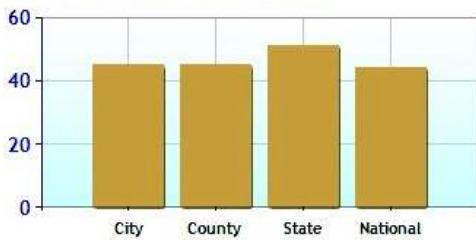

Altitude

Temperature Extremes

Precipitation Summary

Sunny and Cloudy Days per Annum for New Canaan

Comfort Index (during hot weather)

Environmental Statistics near New Canaan, CT

	City	County	State	National
? Air Quality	8	8	15	83
? Watershed Quality	32	32	54	55
? Physicians per Capita	301.6	301.6	278.0	220.5
? Health Cost Index	113.1	111.7	108.4	100.0
? Superfund Site Index	29	30	46	71
? UV Index	3.4	3.4	3.4	4.3