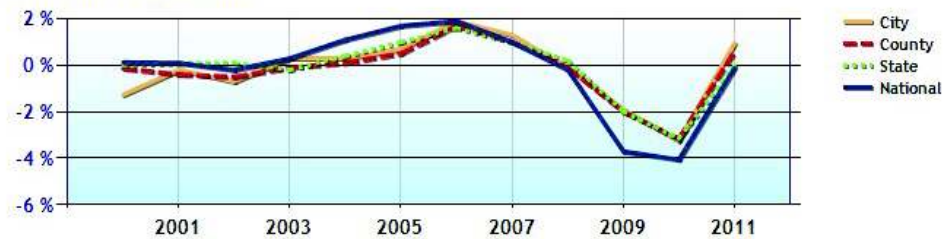

Job Growth - Ten Year Chart