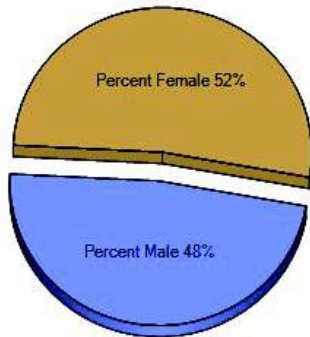

Male/Female Ratio for New Canaan