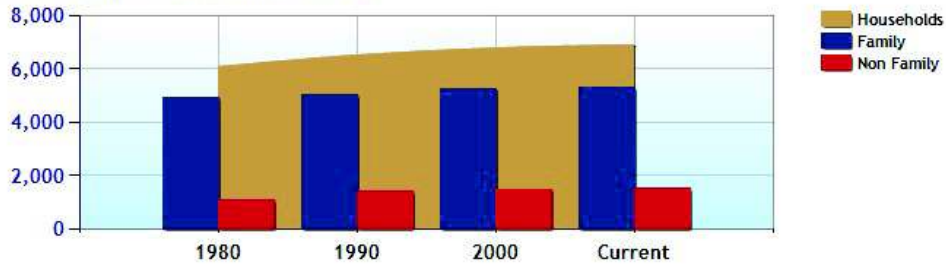

Household Breakdown - Thirty Year Chart