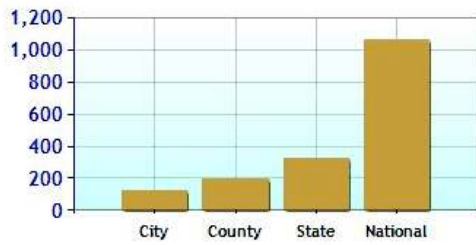

City	County	State	National
Altitude	121	199	319	1,060
Rainfall (inches annually)	48.0	47.1	46.9	36.5
Snowfall (inches annually)	36.9	26.4	31.2	25.0
January Avg. Low Temp	20.0	19.5	17.9	20.5
July Avg. High Temp	85.0	83.6	83.1	86.5
Days of Precipitation Annually	101	115	116	100
Days Mostly Sunny Annually	202	175	194	205
Comfort Index (during hot weather)	45	45	51	44

Altitude