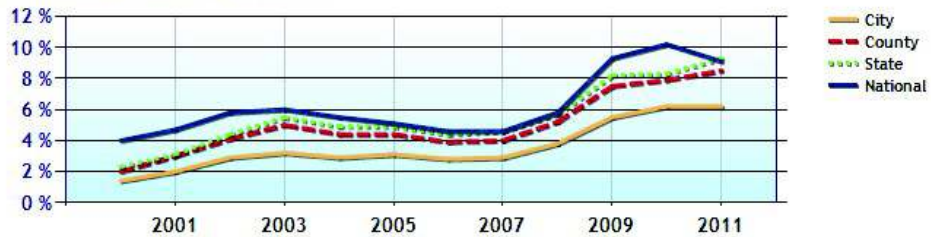

Marital Status

Family Status

	City	County	State	National
Unemployment Rate	6.2%	8.5%	9.3%	9.1%
Recent Job Growth	0.9%	0.6%	0.0%	-0.1%
Future Job Growth	35.7%	32.7%	30.7%	31.3%
Sales Tax	6.0%	6.0%	6.0%	6.8%
Income Tax	5.0%	5.0%	5.0%	6.3%
Cost of Living Index	295.9	160.2	125.3	100.0

Unemployment Rate - Ten Year Chart

Job Growth - Ten Year Chart

Future Job Growth

Sales and Income Tax

Cost of Living Index

	City	County	State	National
? High School Graduates	97.7%	88.2%	88.5%	84.7%
? College Degree - 2 year	4.0%	6.4%	7.4%	7.5%
? College Degree - 4 year	39.0%	24.6%	20.1%	17.4%
? Graduate Degree	36.3%	19.1%	15.1%	10.1%
? Expenditures per Student	\$8,992	\$8,919	\$8,058	\$5,678
? Students per Teacher	13.2	15.0	14.5	14.9
? Students per Librarian	431	377	375	803
? Students per Guidance Counselor	307	432	406	513