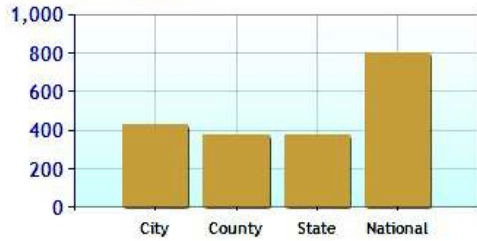

Marital Status

Family Status

	City	County	State	National
Unemployment Rate	6.2%	8.5%	9.3%	9.1%
Recent Job Growth	0.9%	0.6%	0.0%	-0.1%
Future Job Growth	35.7%	32.7%	30.7%	31.3%
Sales Tax	6.0%	6.0%	6.0%	6.8%
Income Tax	5.0%	5.0%	5.0%	6.3%
Cost of Living Index	295.9	160.2	125.3	100.0

Unemployment Rate - Ten Year Chart

Job Growth - Ten Year Chart

Future Job Growth

Sales and Income Tax

Cost of Living Index

	City	County	State	National
? High School Graduates	97.7%	88.2%	88.5%	84.7%
? College Degree - 2 year	4.0%	6.4%	7.4%	7.5%
? College Degree - 4 year	39.0%	24.6%	20.1%	17.4%
? Graduate Degree	36.3%	19.1%	15.1%	10.1%
? Expenditures per Student	\$8,992	\$8,919	\$8,058	\$5,678
? Students per Teacher	13.2	15.0	14.5	14.9
? Students per Librarian	431	377	375	803
? Students per Guidance Counselor	307	432	406	513

Expenditures per Student

Students per Teacher

Students per Librarian

Students per Guidance Counselor