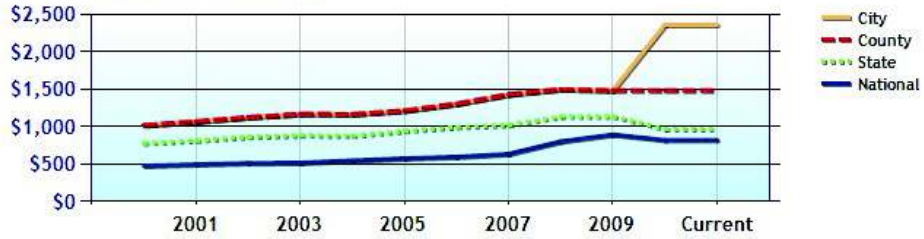

	City	County	State	National
Median Age of Home	47.5	48.3	46.2	35.1
Homes Owned	79.6%	67.7%	64.7%	59.9%
Homes Rented	14.5%	26.5%	28.7%	29.7%
Homes Vacant	5.9%	5.9%	6.6%	10.4%

Average Rental Cost - Ten Year Chart