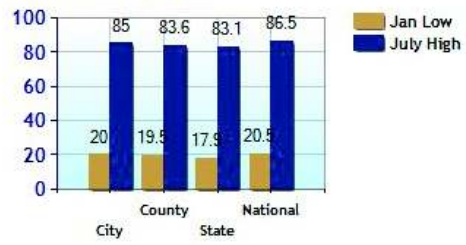

Temperature Extremes