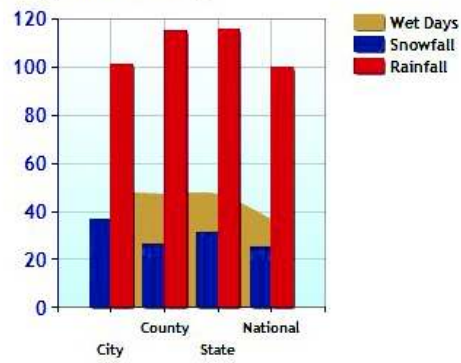

Precipitation Summary