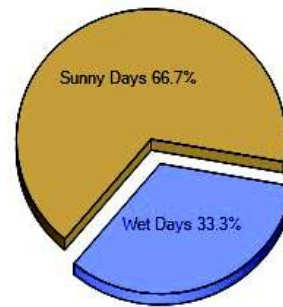

	City	County	State	National
Altitude	121	199	319	1,060
Rainfall (inches annually)	48.0	47.1	46.9	36.5
Snowfall (inches annually)	36.9	26.4	31.2	25.0
January Avg. Low Temp	20.0	19.5	17.9	20.5
July Avg. High Temp	85.0	83.6	83.1	86.5
Days of Precipitation Annually	101	115	116	100
Days Mostly Sunny Annually	202	175	194	205
Comfort Index (during hot weather)	45	45	51	44

Altitude

Temperature Extremes

Precipitation Summary

Sunny and Cloudy Days per Annum for New Canaan

Comfort Index (during hot weather)

Environmental Statistics near New Canaan, CT

	City	County	State	National
? Air Quality	8	8	15	83
? Watershed Quality	32	32	54	55
? Physicians per Capita	301.6	301.6	278.0	220.5
? Health Cost Index	113.1	111.7	108.4	100.0
? Superfund Site Index	29	30	46	71
? UV Index	3.4	3.4	3.4	4.3