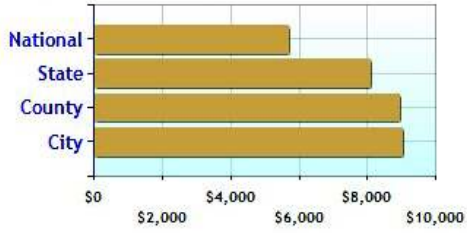

Marital Status

Family Status

	City	County	State	National
Unemployment Rate	6.2%	8.5%	9.3%	9.1%
Recent Job Growth	0.9%	0.6%	0.0%	-0.1%
Future Job Growth	35.7%	32.7%	30.7%	31.3%
Sales Tax	6.0%	6.0%	6.0%	6.8%
Income Tax	5.0%	5.0%	5.0%	6.3%
Cost of Living Index	295.9	160.2	125.3	100.0

Unemployment Rate - Ten Year Chart

Job Growth - Ten Year Chart

Future Job Growth

Sales and Income Tax

Cost of Living Index

	City	County	State	National
? High School Graduates	97.7%	88.2%	88.5%	84.7%
? College Degree - 2 year	4.0%	6.4%	7.4%	7.5%
? College Degree - 4 year	39.0%	24.6%	20.1%	17.4%
? Graduate Degree	36.3%	19.1%	15.1%	10.1%
? Expenditures per Student	\$8,992	\$8,919	\$8,058	\$5,678
? Students per Teacher	13.2	15.0	14.5	14.9
? Students per Librarian	431	377	375	803
? Students per Guidance Counselor	307	432	406	513

Expenditures per Student

Students per Teacher

Students per Librarian

Students per Guidance Counselor