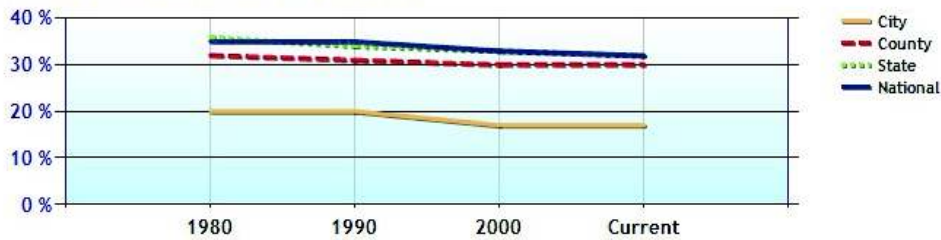

	City	County	State	National
Median Age of Home	47.5	48.3	46.2	35.1
Homes Owned	79.6%	67.7%	64.7%	59.9%
Homes Rented	14.5%	26.5%	28.7%	29.7%
Homes Vacant	5.9%	5.9%	6.6%	10.4%

Average Rental Cost - Ten Year Chart

Percentage of Homes Rented - Thirty Year Chart

Percentage of Homes Owned - Thirty Year Chart

Home Use

Median Age of Home

	City	County	State	National
Neighborhood Type	Suburban			
Population	20,265	900,579	3,521,669	307,829,557
Population Density	887.3	1,430.4	724.9	86.8
Percent Male	48.0%	48.9%	48.8%	49.3%
Percent Female	52.0%	51.1%	51.2%	50.7%
Median Age	40.4	39.8	39.4	36.6
People per Household	2.9	2.7	2.5	2.6
Median Household Income	\$191,411	\$84,128	\$68,320	\$52,954
Average Income per Capita	\$82,975	\$45,497	\$35,693	\$27,067