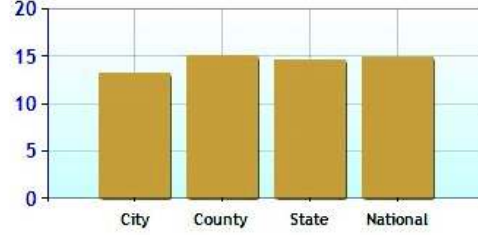

Marital Status

Family Status

	City	County	State	National
Unemployment Rate	6.2%	8.5%	9.3%	9.1%
Recent Job Growth	0.9%	0.6%	0.0%	-0.1%
Future Job Growth	35.7%	32.7%	30.7%	31.3%
Sales Tax	6.0%	6.0%	6.0%	6.8%
Income Tax	5.0%	5.0%	5.0%	6.3%
Cost of Living Index	295.9	160.2	125.3	100.0

Unemployment Rate - Ten Year Chart

Job Growth - Ten Year Chart

Future Job Growth

Sales and Income Tax

Cost of Living Index

	City	County	State	National
? High School Graduates	97.7%	88.2%	88.5%	84.7%
? College Degree - 2 year	4.0%	6.4%	7.4%	7.5%
? College Degree - 4 year	39.0%	24.6%	20.1%	17.4%
? Graduate Degree	36.3%	19.1%	15.1%	10.1%
? Expenditures per Student	\$8,992	\$8,919	\$8,058	\$5,678
? Students per Teacher	13.2	15.0	14.5	14.9
? Students per Librarian	431	377	375	803
? Students per Guidance Counselor	307	432	406	513

Expenditures per Student

Students per Teacher

Students per Librarian

Students per Guidance Counselor