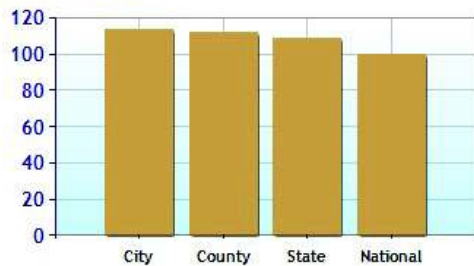

Commuting Methods for New Canaan

Commute Time

Health near New Canaan, CT

	City	County	State	National
Air Quality	8	8	15	83
Watershed Quality	32	32	54	55
Physicians per Capita	301.6	301.6	278.0	220.5
Health Cost Index	113.1	111.7	108.4	100.0
Superfund Site Index	29	30	46	71
UV Index	3.4	3.4	3.4	4.3

Environmental Quality

UV Index

Health Cost Index

Physicians per Capita