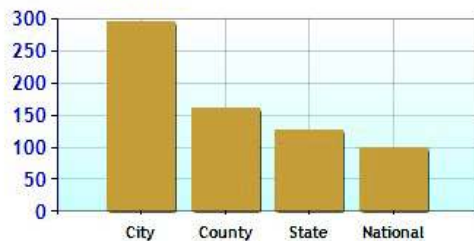

Marital Status

Family Status

	City	County	State	National
Unemployment Rate	6.2%	8.5%	9.3%	9.1%
Recent Job Growth	0.9%	0.6%	0.0%	-0.1%
Future Job Growth	35.7%	32.7%	30.7%	31.3%
Sales Tax	6.0%	6.0%	6.0%	6.8%
Income Tax	5.0%	5.0%	5.0%	6.3%
Cost of Living Index	295.9	160.2	125.3	100.0

Unemployment Rate - Ten Year Chart

Job Growth - Ten Year Chart

Future Job Growth

Sales and Income Tax

Cost of Living Index

	City	County	State	National
? High School Graduates	97.7%	88.2%	88.5%	84.7%
? College Degree - 2 year	4.0%	6.4%	7.4%	7.5%
? College Degree - 4 year	39.0%	24.6%	20.1%	17.4%
? Graduate Degree	36.3%	19.1%	15.1%	10.1%
? Expenditures per Student	\$8,992	\$8,919	\$8,058	\$5,678
? Students per Teacher	13.2	15.0	14.5	14.9
? Students per Librarian	431	377	375	803
? Students per Guidance Counselor	307	432	406	513

Expenditures per Student

Students per Teacher

Students per Librarian

Students per Guidance Counselor