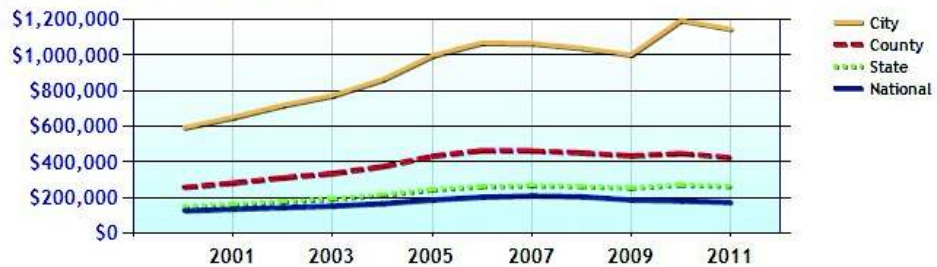

Home Values near New Canaan, CT

	City	County	State	National
Median Home Value	$1,146,700	$427,000	$265,700	$175,100
Home Appreciation	-2.0%	-2.0%	-2.3%	-3.2%

Median Home Value - Ten Year Chart