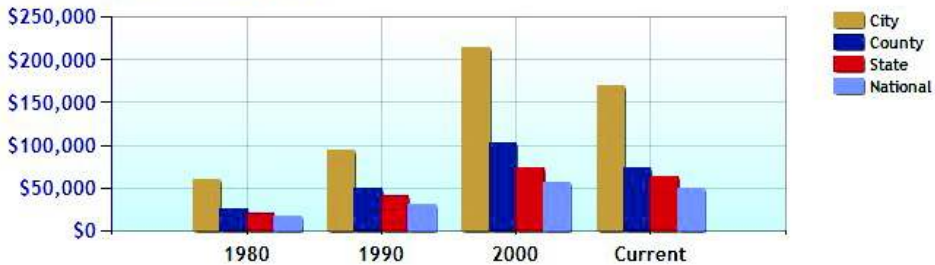

	City	County	State	National
Median Age of Home	47.5	48.3	46.2	35.1
Homes Owned	79.6%	67.7%	64.7%	59.9%
Homes Rented	14.5%	26.5%	28.7%	29.7%
Homes Vacant	5.9%	5.9%	6.6%	10.4%

Average Rental Cost - Ten Year Chart

Percentage of Homes Rented - Thirty Year Chart

Percentage of Homes Owned - Thirty Year Chart

Home Use

Median Age of Home

	City	County	State	National
Neighborhood Type	Suburban			
Population	20,265	900,579	3,521,669	307,829,557
Population Density	887.3	1,430.4	724.9	86.8
Percent Male	48.0%	48.9%	48.8%	49.3%
Percent Female	52.0%	51.1%	51.2%	50.7%
Median Age	40.4	39.8	39.4	36.6
People per Household	2.9	2.7	2.5	2.6
Median Household Income	\$191,411	\$84,128	\$68,320	\$52,954
Average Income per Capita	\$82,975	\$45,497	\$35,693	\$27,067

Population - Thirty Year Chart

Population Age vs Total Population - Thirty Year Chart

Household Income - Thirty Year Chart

Demographics near New Canaan, CT (Continued)

Median Age - Thirty Year Chart

Median Personal Income - Thirty Year Chart