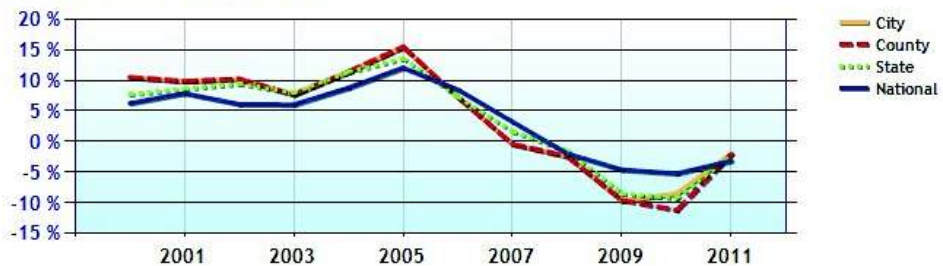

	City	County	State	National
Median Age of Home	47.5	48.3	46.2	35.1
Homes Owned	79.6%	67.7%	64.7%	59.9%
Homes Rented	14.5%	26.5%	28.7%	29.7%
Homes Vacant	5.9%	5.9%	6.6%	10.4%

Average Rental Cost - Ten Year Chart