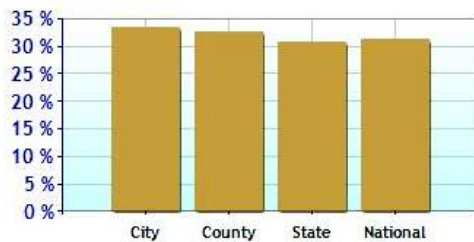

Degree Analysis for norwalk

Family Facts near norwalk, CT

	City	County	State	National
Currently Married	45.1%	51.1%	48.4%	47.2%
Never Married	34.1%	29.5%	31.5%	31.0%
Divorced	9.4%	8.4%	9.9%	10.6%
Widowed	6.0%	6.3%	6.5%	6.3%
Separated	5.4%	4.7%	3.8%	5.0%
Married w/Children	45.0%	49.7%	44.5%	43.0%
Married no Children	55.0%	50.3%	55.5%	57.0%
Single w/Children	48.6%	50.5%	54.8%	56.4%
Single no Children	51.4%	49.5%	45.2%	43.6%

Marital Status

Family Status

	City	County	State	National
Unemployment Rate	8.5%	8.5%	9.3%	9.1%
Recent Job Growth	0.9%	0.6%	0.0%	-0.1%
Future Job Growth	33.3%	32.7%	30.7%	31.3%
Sales Tax	6.0%	6.0%	6.0%	6.8%
Income Tax	5.0%	5.0%	5.0%	6.3%
Cost of Living Index	158.1	160.2	125.3	100.0

Unemployment Rate - Ten Year Chart

Job Growth - Ten Year Chart

Future Job Growth

Sales and Income Tax

Cost of Living Index

	City	County	State	National
? High School Graduates	87.3%	88.2%	88.5%	84.7%
? College Degree - 2 year	7.7%	6.4%	7.4%	7.5%
? College Degree - 4 year	23.1%	24.6%	20.1%	17.4%
? Graduate Degree	15.4%	19.1%	15.1%	10.1%
? Expenditures per Student	\$9,817	\$8,919	\$8,058	\$5,678
? Students per Teacher	14.6	15.0	14.5	14.9
? Students per Librarian	554	377	375	803
? Students per Guidance Counselor	377	432	406	513