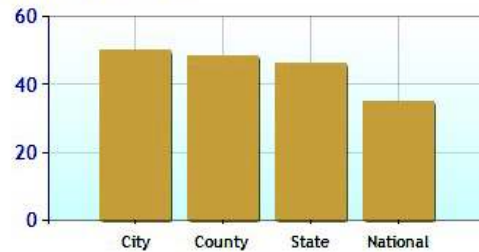

	City	County	State	National
Median Home Value	\$416,000	\$427,000	\$265,700	\$175,100
Home Appreciation	-2.0%	-2.0%	-2.3%	-3.2%

Median Home Value - Ten Year Chart

Home Appreciation - Ten Year Chart

	City	County	State	National
Median Age of Home	50.2	48.3	46.2	35.1
Homes Owned	62.3%	67.7%	64.7%	59.9%
Homes Rented	33.7%	26.5%	28.7%	29.7%
Homes Vacant	4.0%	5.9%	6.6%	10.4%

Average Rental Cost - Ten Year Chart

Percentage of Homes Rented - Thirty Year Chart

Percentage of Homes Owned - Thirty Year Chart

Home Use

Median Age of Home

	City	County	State	National
Neighborhood Type				
Population	82,534	900,579	3,521,669	307,829,557
Population Density	3,652.5	1,430.4	724.9	86.8
Percent Male	49.5%	48.9%	48.8%	49.3%
Percent Female	50.5%	51.1%	51.2%	50.7%
Median Age	40.5	39.8	39.4	36.6
People per Household	2.5	2.7	2.5	2.6
Median Household Income	\$76,144	\$84,128	\$68,320	\$52,954
Average Income per Capita	\$40,679	\$45,497	\$35,693	\$27,067

Population - Thirty Year Chart

Population Age vs Total Population - Thirty Year Chart

Household Income - Thirty Year Chart

Demographics near norwalk, CT (Continued)

Median Age - Thirty Year Chart

Median Personal Income - Thirty Year Chart