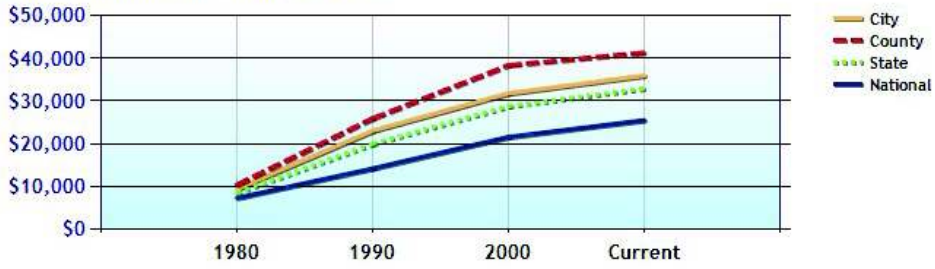

Average Rental Cost - Ten Year Chart

Percentage of Homes Rented - Thirty Year Chart

Percentage of Homes Owned - Thirty Year Chart

Home Use

Median Age of Home

	City	County	State	National
Neighborhood Type				
Population	82,534	900,579	3,521,669	307,829,557
Population Density	3,652.5	1,430.4	724.9	86.8
Percent Male	49.5%	48.9%	48.8%	49.3%
Percent Female	50.5%	51.1%	51.2%	50.7%
Median Age	40.5	39.8	39.4	36.6
People per Household	2.5	2.7	2.5	2.6
Median Household Income	\$76,144	\$84,128	\$68,320	\$52,954
Average Income per Capita	\$40,679	\$45,497	\$35,693	\$27,067

Population - Thirty Year Chart

Population Age vs Total Population - Thirty Year Chart

Household Income - Thirty Year Chart

Demographics near norwalk, CT (Continued)

Median Age - Thirty Year Chart

Median Personal Income - Thirty Year Chart