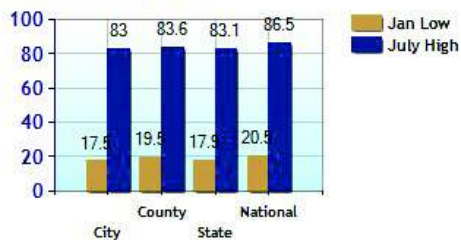

Temperature Extremes