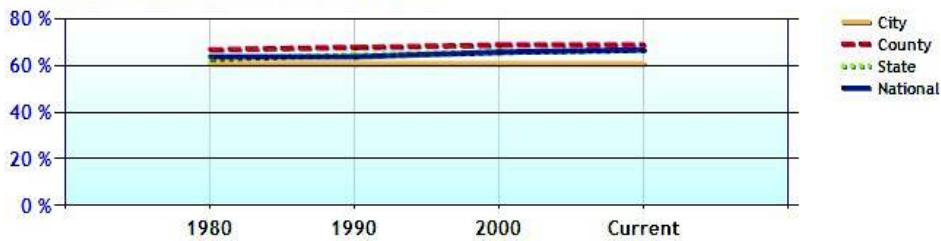

	City	County	State	National
Median Home Value	\$416,000	\$427,000	\$265,700	\$175,100
Home Appreciation	-2.0%	-2.0%	-2.3%	-3.2%

Median Home Value - Ten Year Chart

Home Appreciation - Ten Year Chart

	City	County	State	National
Median Age of Home	50.2	48.3	46.2	35.1
Homes Owned	62.3%	67.7%	64.7%	59.9%
Homes Rented	33.7%	26.5%	28.7%	29.7%
Homes Vacant	4.0%	5.9%	6.6%	10.4%

Average Rental Cost - Ten Year Chart

Percentage of Homes Rented - Thirty Year Chart

Percentage of Homes Owned - Thirty Year Chart

Home Use

Median Age of Home

	City	County	State	National
Neighborhood Type				
Population	82,534	900,579	3,521,669	307,829,557
Population Density	3,652.5	1,430.4	724.9	86.8
Percent Male	49.5%	48.9%	48.8%	49.3%
Percent Female	50.5%	51.1%	51.2%	50.7%
Median Age	40.5	39.8	39.4	36.6
People per Household	2.5	2.7	2.5	2.6
Median Household Income	\$76,144	\$84,128	\$68,320	\$52,954
Average Income per Capita	\$40,679	\$45,497	\$35,693	\$27,067