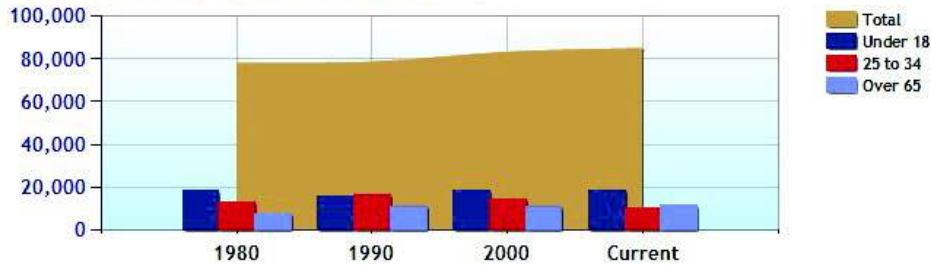

	City	County	State	National
Median Home Value	\$416,000	\$427,000	\$265,700	\$175,100
Home Appreciation	-2.0%	-2.0%	-2.3%	-3.2%

Median Home Value - Ten Year Chart

Home Appreciation - Ten Year Chart

	City	County	State	National
Median Age of Home	50.2	48.3	46.2	35.1
Homes Owned	62.3%	67.7%	64.7%	59.9%
Homes Rented	33.7%	26.5%	28.7%	29.7%
Homes Vacant	4.0%	5.9%	6.6%	10.4%

Average Rental Cost - Ten Year Chart

Percentage of Homes Rented - Thirty Year Chart

Percentage of Homes Owned - Thirty Year Chart

Home Use

Median Age of Home

	City	County	State	National
Neighborhood Type				
Population	82,534	900,579	3,521,669	307,829,557
Population Density	3,652.5	1,430.4	724.9	86.8
Percent Male	49.5%	48.9%	48.8%	49.3%
Percent Female	50.5%	51.1%	51.2%	50.7%
Median Age	40.5	39.8	39.4	36.6
People per Household	2.5	2.7	2.5	2.6
Median Household Income	\$76,144	\$84,128	\$68,320	\$52,954
Average Income per Capita	\$40,679	\$45,497	\$35,693	\$27,067

Population - Thirty Year Chart

Population Age vs Total Population - Thirty Year Chart

Household Income - Thirty Year Chart

Demographics near norwalk, CT (Continued)

Median Age - Thirty Year Chart

Median Personal Income - Thirty Year Chart