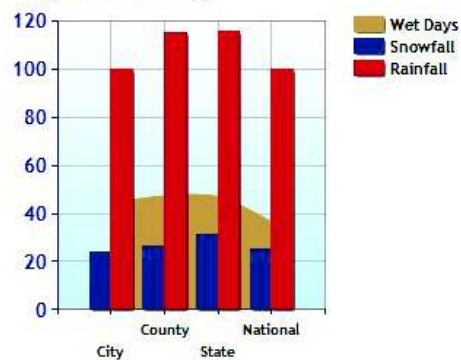

Precipitation Summary