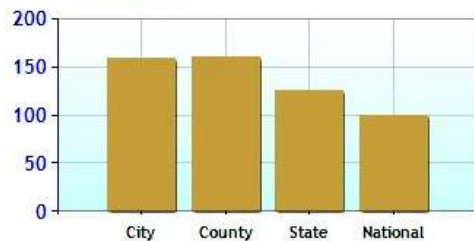

Marital Status

Family Status

	City	County	State	National
Unemployment Rate	8.5%	8.5%	9.3%	9.1%
Recent Job Growth	0.9%	0.6%	0.0%	-0.1%
Future Job Growth	33.3%	32.7%	30.7%	31.3%
Sales Tax	6.0%	6.0%	6.0%	6.8%
Income Tax	5.0%	5.0%	5.0%	6.3%
Cost of Living Index	158.1	160.2	125.3	100.0

Unemployment Rate - Ten Year Chart

Job Growth - Ten Year Chart

Future Job Growth

Sales and Income Tax

Cost of Living Index

	City	County	State	National
? High School Graduates	87.3%	88.2%	88.5%	84.7%
? College Degree - 2 year	7.7%	6.4%	7.4%	7.5%
? College Degree - 4 year	23.1%	24.6%	20.1%	17.4%
? Graduate Degree	15.4%	19.1%	15.1%	10.1%
? Expenditures per Student	\$9,817	\$8,919	\$8,058	\$5,678
? Students per Teacher	14.6	15.0	14.5	14.9
? Students per Librarian	554	377	375	803
? Students per Guidance Counselor	377	432	406	513

Expenditures per Student

Students per Teacher

Students per Librarian

Students per Guidance Counselor