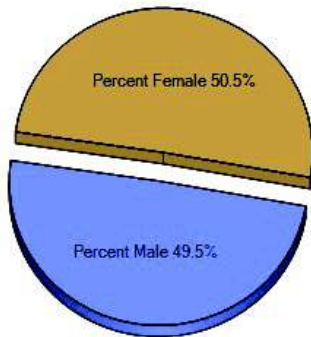

Average Rental Cost - Ten Year Chart

Percentage of Homes Rented - Thirty Year Chart

Percentage of Homes Owned - Thirty Year Chart

Home Use

Median Age of Home

	City	County	State	National
Neighborhood Type				
Population	82,534	900,579	3,521,669	307,829,557
Population Density	3,652.5	1,430.4	724.9	86.8
Percent Male	49.5%	48.9%	48.8%	49.3%
Percent Female	50.5%	51.1%	51.2%	50.7%
Median Age	40.5	39.8	39.4	36.6
People per Household	2.5	2.7	2.5	2.6
Median Household Income	\$76,144	\$84,128	\$68,320	\$52,954
Average Income per Capita	\$40,679	\$45,497	\$35,693	\$27,067

Population - Thirty Year Chart

Population Age vs Total Population - Thirty Year Chart

Household Income - Thirty Year Chart

Demographics near norwalk, CT (Continued)

Median Age - Thirty Year Chart

Median Personal Income - Thirty Year Chart

Household Breakdown - Thirty Year Chart

Male/Female Ratio for norwalk

Education near norwalk, CT

	City	County	State	National
High School Graduates	87.3%	88.2%	88.5%	84.7%
College Degree - 2 year	7.7%	6.4%	7.4%	7.5%
College Degree - 4 year	23.1%	24.6%	20.1%	17.4%
Graduate Degree	15.4%	19.1%	15.1%	10.1%
Expenditures per Student	\$9,817	\$8,919	\$8,058	\$5,678
Students per Teacher	14.6	15.0	14.5	14.9
Students per Librarian	554	377	375	803
Students per Guidance Counselor	377	432	406	513