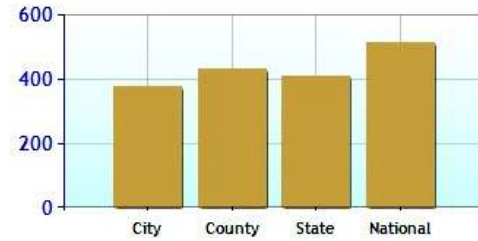

Unemployment Rate - Ten Year Chart

Job Growth - Ten Year Chart

Future Job Growth

Sales and Income Tax

Cost of Living Index

	City	County	State	National
? High School Graduates	87.3%	88.2%	88.5%	84.7%
? College Degree - 2 year	7.7%	6.4%	7.4%	7.5%
? College Degree - 4 year	23.1%	24.6%	20.1%	17.4%
? Graduate Degree	15.4%	19.1%	15.1%	10.1%
? Expenditures per Student	\$9,817	\$8,919	\$8,058	\$5,678
? Students per Teacher	14.6	15.0	14.5	14.9
? Students per Librarian	554	377	375	803
? Students per Guidance Counselor	377	432	406	513

Expenditures per Student

Students per Teacher

Students per Librarian

Students per Guidance Counselor

### High Schools near norwalk, CT

School	Grades	Students	P/T Ratio	Zipcode
<a href="#">Brien McMahon High School</a>	09-12	1708	14.9	06854
<a href="#">Norwalk High School</a>	09-12	1515	12.9	06851
* <a href="#">Briggs High School</a>	09-12	106	9.5	06851