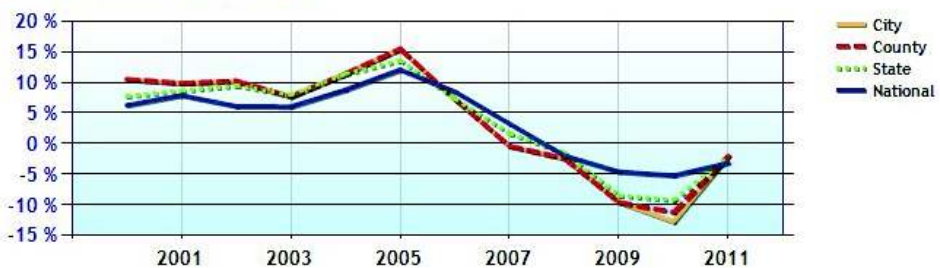

	City	County	State	National
Median Home Value	\$416,000	\$427,000	\$265,700	\$175,100
Home Appreciation	-2.0%	-2.0%	-2.3%	-3.2%

Median Home Value - Ten Year Chart

Home Appreciation - Ten Year Chart

	City	County	State	National
Median Age of Home	50.2	48.3	46.2	35.1
Homes Owned	62.3%	67.7%	64.7%	59.9%
Homes Rented	33.7%	26.5%	28.7%	29.7%
Homes Vacant	4.0%	5.9%	6.6%	10.4%

Average Rental Cost - Ten Year Chart

Percentage of Homes Rented - Thirty Year Chart

Percentage of Homes Owned - Thirty Year Chart

Home Use

Median Age of Home

	City	County	State	National
Neighborhood Type				
Population	82,534	900,579	3,521,669	307,829,557
Population Density	3,652.5	1,430.4	724.9	86.8
Percent Male	49.5%	48.9%	48.8%	49.3%
Percent Female	50.5%	51.1%	51.2%	50.7%
Median Age	40.5	39.8	39.4	36.6
People per Household	2.5	2.7	2.5	2.6
Median Household Income	\$76,144	\$84,128	\$68,320	\$52,954
Average Income per Capita	\$40,679	\$45,497	\$35,693	\$27,067