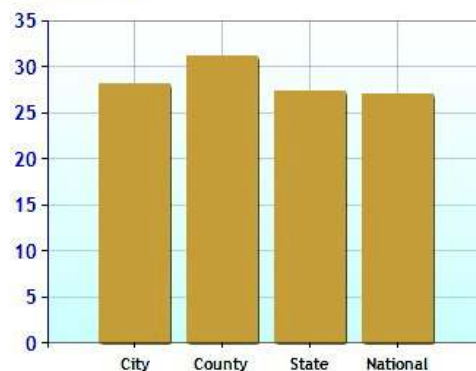

Commute Time