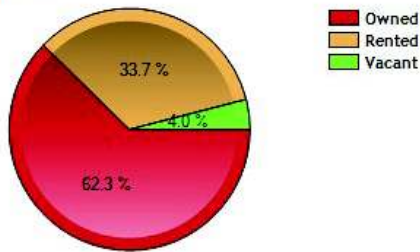

Average Rental Cost - Ten Year Chart

Percentage of Homes Rented - Thirty Year Chart

Percentage of Homes Owned - Thirty Year Chart

Home Use

Median Age of Home

	City	County	State	National
Neighborhood Type				
Population	82,534	900,579	3,521,669	307,829,557
Population Density	3,652.5	1,430.4	724.9	86.8
Percent Male	49.5%	48.9%	48.8%	49.3%
Percent Female	50.5%	51.1%	51.2%	50.7%
Median Age	40.5	39.8	39.4	36.6
People per Household	2.5	2.7	2.5	2.6
Median Household Income	\$76,144	\$84,128	\$68,320	\$52,954
Average Income per Capita	\$40,679	\$45,497	\$35,693	\$27,067

Population - Thirty Year Chart

Population Age vs Total Population - Thirty Year Chart

Household Income - Thirty Year Chart

Demographics near norwalk, CT (Continued)

Median Age - Thirty Year Chart

Median Personal Income - Thirty Year Chart