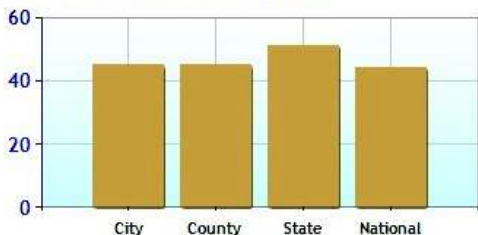

Altitude

Temperature Extremes

Precipitation Summary

Sunny and Cloudy Days per Annum for norwalk

Comfort Index (during hot weather)

Environmental Statistics near norwalk, CT

	City	County	State	National
? Air Quality	8	8	15	83
? Watershed Quality	32	32	54	55
? Physicians per Capita	301.6	301.6	278.0	220.5
? Health Cost Index	115.3	111.7	108.4	100.0
? Superfund Site Index	30	30	46	71
? UV Index	3.4	3.4	3.4	4.3