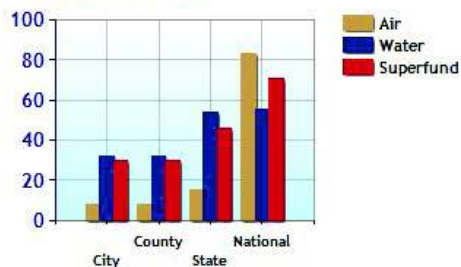

Commuting Methods for norwalk

Commute Time

### Health near norwalk, CT

	City	County	State	National
Air Quality	8	8	15	83
Watershed Quality	32	32	54	55
Physicians per Capita	301.6	301.6	278.0	220.5
Health Cost Index	115.3	111.7	108.4	100.0
Superfund Site Index	30	30	46	71
UV Index	3.4	3.4	3.4	4.3

Environmental Quality

UV Index

Health Cost Index

Physicians per Capita