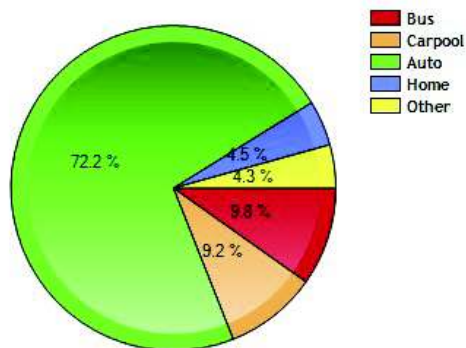

Commute near norwalk, CT

	City	County	State	National
Commuting by Bus	9.8%	9.3%	5.1%	2.9%
Commuting by Carpool	9.2%	7.9%	8.4%	11.4%
Commuting by Auto	72.2%	72.6%	74.1%	74.2%
Commute Time	28.2	31.2	27.4	27.1
Working at Home	4.5%	5.6%	4.8%	5.2%

Commuting Methods for norwalk