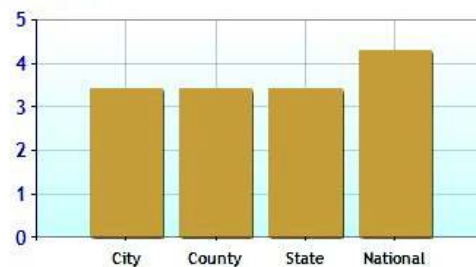

Commute near norwalk, CT

	City	County	State	National
Commuting by Bus	9.8%	9.3%	5.1%	2.9%
Commuting by Carpool	9.2%	7.9%	8.4%	11.4%
Commuting by Auto	72.2%	72.6%	74.1%	74.2%
Commute Time	28.2	31.2	27.4	27.1
Working at Home	4.5%	5.6%	4.8%	5.2%

Health near norwalk, CT

	City	County	State	National
Air Quality	8	8	15	83
Watershed Quality	32	32	54	55
Physicians per Capita	301.6	301.6	278.0	220.5
Health Cost Index	115.3	111.7	108.4	100.0
Superfund Site Index	30	30	46	71
UV Index	3.4	3.4	3.4	4.3

UV Index