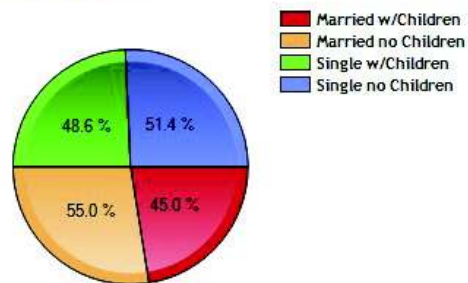

Degree Analysis for norwalk

Family Facts near norwalk, CT

	City	County	State	National
Currently Married	45.1%	51.1%	48.4%	47.2%
Never Married	34.1%	29.5%	31.5%	31.0%
Divorced	9.4%	8.4%	9.9%	10.6%
Widowed	6.0%	6.3%	6.5%	6.3%
Separated	5.4%	4.7%	3.8%	5.0%
Married w/Children	45.0%	49.7%	44.5%	43.0%
Married no Children	55.0%	50.3%	55.5%	57.0%
Single w/Children	48.6%	50.5%	54.8%	56.4%
Single no Children	51.4%	49.5%	45.2%	43.6%

Marital Status

Family Status

	City	County	State	National
Unemployment Rate	8.5%	8.5%	9.3%	9.1%
Recent Job Growth	0.9%	0.6%	0.0%	-0.1%
Future Job Growth	33.3%	32.7%	30.7%	31.3%
Sales Tax	6.0%	6.0%	6.0%	6.8%
Income Tax	5.0%	5.0%	5.0%	6.3%
Cost of Living Index	158.1	160.2	125.3	100.0