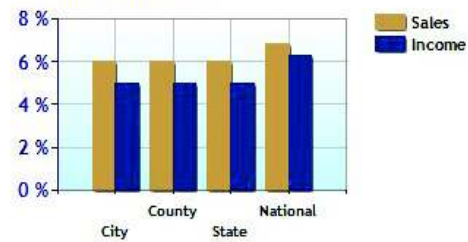

Marital Status

Family Status

	City	County	State	National
Unemployment Rate	8.5%	8.5%	9.3%	9.1%
Recent Job Growth	0.9%	0.6%	0.0%	-0.1%
Future Job Growth	33.3%	32.7%	30.7%	31.3%
Sales Tax	6.0%	6.0%	6.0%	6.8%
Income Tax	5.0%	5.0%	5.0%	6.3%
Cost of Living Index	158.1	160.2	125.3	100.0

Unemployment Rate - Ten Year Chart

Job Growth - Ten Year Chart

Future Job Growth

Sales and Income Tax

Cost of Living Index

	City	County	State	National
? High School Graduates	87.3%	88.2%	88.5%	84.7%
? College Degree - 2 year	7.7%	6.4%	7.4%	7.5%
? College Degree - 4 year	23.1%	24.6%	20.1%	17.4%
? Graduate Degree	15.4%	19.1%	15.1%	10.1%
? Expenditures per Student	\$9,817	\$8,919	\$8,058	\$5,678
? Students per Teacher	14.6	15.0	14.5	14.9
? Students per Librarian	554	377	375	803
? Students per Guidance Counselor	377	432	406	513

Expenditures per Student

Students per Teacher

Students per Librarian

Students per Guidance Counselor