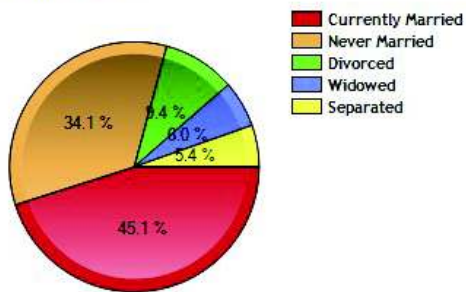

Marital Status