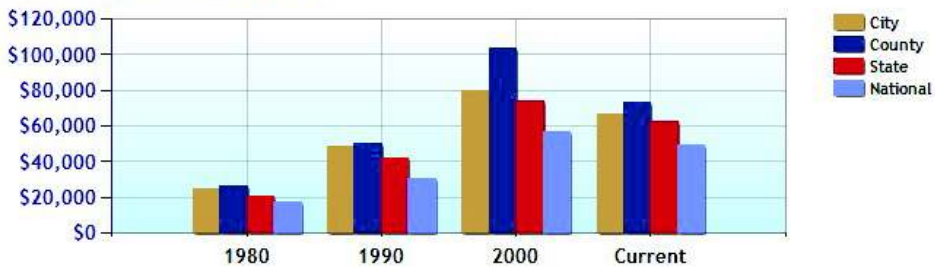

	City	County	State	National
Median Home Value	\$416,000	\$427,000	\$265,700	\$175,100
Home Appreciation	-2.0%	-2.0%	-2.3%	-3.2%

Median Home Value - Ten Year Chart

Home Appreciation - Ten Year Chart

	City	County	State	National
Median Age of Home	50.2	48.3	46.2	35.1
Homes Owned	62.3%	67.7%	64.7%	59.9%
Homes Rented	33.7%	26.5%	28.7%	29.7%
Homes Vacant	4.0%	5.9%	6.6%	10.4%

Average Rental Cost - Ten Year Chart

Percentage of Homes Rented - Thirty Year Chart

Percentage of Homes Owned - Thirty Year Chart

Home Use

Median Age of Home

	City	County	State	National
Neighborhood Type				
Population	82,534	900,579	3,521,669	307,829,557
Population Density	3,652.5	1,430.4	724.9	86.8
Percent Male	49.5%	48.9%	48.8%	49.3%
Percent Female	50.5%	51.1%	51.2%	50.7%
Median Age	40.5	39.8	39.4	36.6
People per Household	2.5	2.7	2.5	2.6
Median Household Income	\$76,144	\$84,128	\$68,320	\$52,954
Average Income per Capita	\$40,679	\$45,497	\$35,693	\$27,067

Population - Thirty Year Chart

Population Age vs Total Population - Thirty Year Chart

Household Income - Thirty Year Chart

Demographics near norwalk, CT (Continued)

Median Age - Thirty Year Chart

Median Personal Income - Thirty Year Chart