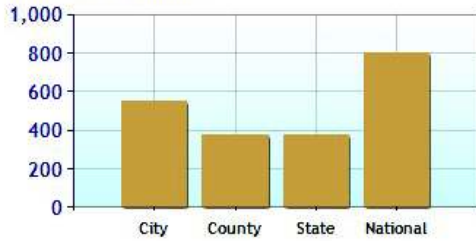

Marital Status

Family Status

	City	County	State	National
Unemployment Rate	8.5%	8.5%	9.3%	9.1%
Recent Job Growth	0.9%	0.6%	0.0%	-0.1%
Future Job Growth	33.3%	32.7%	30.7%	31.3%
Sales Tax	6.0%	6.0%	6.0%	6.8%
Income Tax	5.0%	5.0%	5.0%	6.3%
Cost of Living Index	158.1	160.2	125.3	100.0

Unemployment Rate - Ten Year Chart

Job Growth - Ten Year Chart

Future Job Growth

Sales and Income Tax

Cost of Living Index

	City	County	State	National
? High School Graduates	87.3%	88.2%	88.5%	84.7%
? College Degree - 2 year	7.7%	6.4%	7.4%	7.5%
? College Degree - 4 year	23.1%	24.6%	20.1%	17.4%
? Graduate Degree	15.4%	19.1%	15.1%	10.1%
? Expenditures per Student	\$9,817	\$8,919	\$8,058	\$5,678
? Students per Teacher	14.6	15.0	14.5	14.9
? Students per Librarian	554	377	375	803
? Students per Guidance Counselor	377	432	406	513

Expenditures per Student

Students per Teacher

Students per Librarian

Students per Guidance Counselor