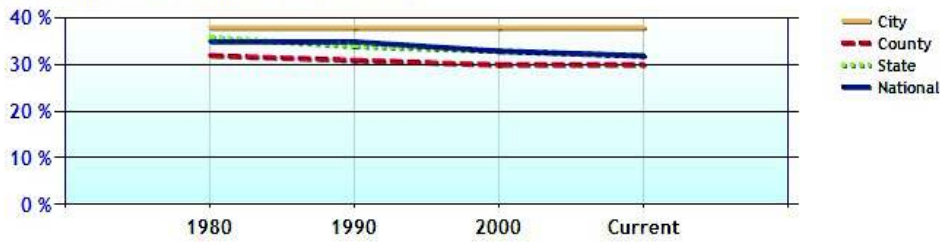

	City	County	State	National
Median Home Value	\$416,000	\$427,000	\$265,700	\$175,100
Home Appreciation	-2.0%	-2.0%	-2.3%	-3.2%

Median Home Value - Ten Year Chart

Home Appreciation - Ten Year Chart

	City	County	State	National
Median Age of Home	50.2	48.3	46.2	35.1
Homes Owned	62.3%	67.7%	64.7%	59.9%
Homes Rented	33.7%	26.5%	28.7%	29.7%
Homes Vacant	4.0%	5.9%	6.6%	10.4%

Average Rental Cost - Ten Year Chart

Percentage of Homes Rented - Thirty Year Chart

Percentage of Homes Owned - Thirty Year Chart

Home Use

Median Age of Home

	City	County	State	National
Neighborhood Type				
Population	82,534	900,579	3,521,669	307,829,557
Population Density	3,652.5	1,430.4	724.9	86.8
Percent Male	49.5%	48.9%	48.8%	49.3%
Percent Female	50.5%	51.1%	51.2%	50.7%
Median Age	40.5	39.8	39.4	36.6
People per Household	2.5	2.7	2.5	2.6
Median Household Income	\$76,144	\$84,128	\$68,320	\$52,954
Average Income per Capita	\$40,679	\$45,497	\$35,693	\$27,067