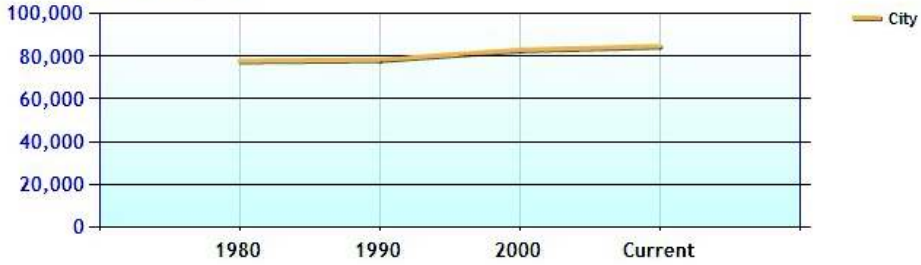

Average Rental Cost - Ten Year Chart

Percentage of Homes Rented - Thirty Year Chart

Percentage of Homes Owned - Thirty Year Chart

Home Use

Median Age of Home

	City	County	State	National
Neighborhood Type				
Population	82,534	900,579	3,521,669	307,829,557
Population Density	3,652.5	1,430.4	724.9	86.8
Percent Male	49.5%	48.9%	48.8%	49.3%
Percent Female	50.5%	51.1%	51.2%	50.7%
Median Age	40.5	39.8	39.4	36.6
People per Household	2.5	2.7	2.5	2.6
Median Household Income	\$76,144	\$84,128	\$68,320	\$52,954
Average Income per Capita	\$40,679	\$45,497	\$35,693	\$27,067

Population - Thirty Year Chart

Population Age vs Total Population - Thirty Year Chart

Household Income - Thirty Year Chart

Demographics near norwalk, CT (Continued)

Median Age - Thirty Year Chart

Median Personal Income - Thirty Year Chart