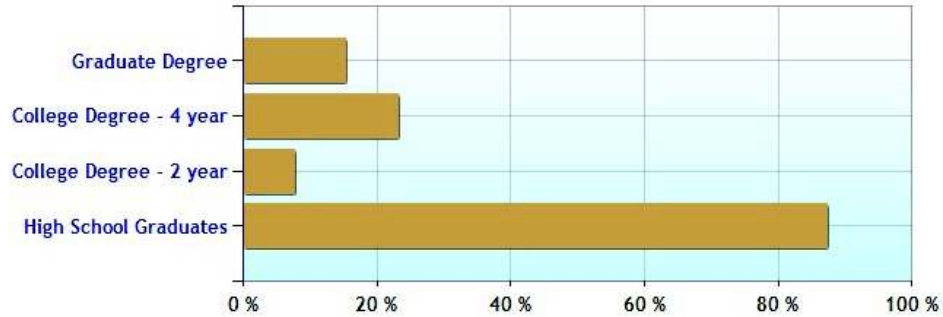

Education near norwalk, CT

	City	County	State	National
High School Graduates	87.3%	88.2%	88.5%	84.7%
College Degree - 2 year	7.7%	6.4%	7.4%	7.5%
College Degree - 4 year	23.1%	24.6%	20.1%	17.4%
Graduate Degree	15.4%	19.1%	15.1%	10.1%
Expenditures per Student	$9,817	$8,919	$8,058	$5,678
Students per Teacher	14.6	15.0	14.5	14.9
Students per Librarian	554	377	375	803
Students per Guidance Counselor	377	432	406	513

Degree Analysis for norwalk