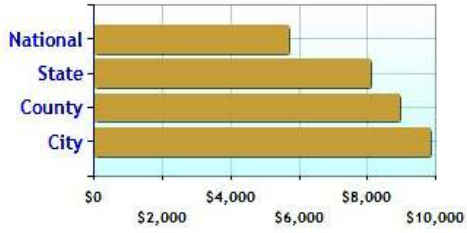

Marital Status

Family Status

	City	County	State	National
Unemployment Rate	8.5%	8.5%	9.3%	9.1%
Recent Job Growth	0.9%	0.6%	0.0%	-0.1%
Future Job Growth	33.3%	32.7%	30.7%	31.3%
Sales Tax	6.0%	6.0%	6.0%	6.8%
Income Tax	5.0%	5.0%	5.0%	6.3%
Cost of Living Index	158.1	160.2	125.3	100.0

Unemployment Rate - Ten Year Chart

Job Growth - Ten Year Chart

Future Job Growth

Sales and Income Tax

Cost of Living Index

	City	County	State	National
? High School Graduates	87.3%	88.2%	88.5%	84.7%
? College Degree - 2 year	7.7%	6.4%	7.4%	7.5%
? College Degree - 4 year	23.1%	24.6%	20.1%	17.4%
? Graduate Degree	15.4%	19.1%	15.1%	10.1%
? Expenditures per Student	\$9,817	\$8,919	\$8,058	\$5,678
? Students per Teacher	14.6	15.0	14.5	14.9
? Students per Librarian	554	377	375	803
? Students per Guidance Counselor	377	432	406	513

Expenditures per Student

Students per Teacher

Students per Librarian

Students per Guidance Counselor