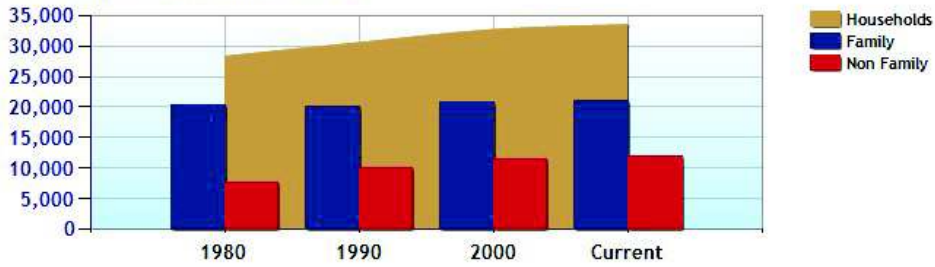

Household Breakdown - Thirty Year Chart