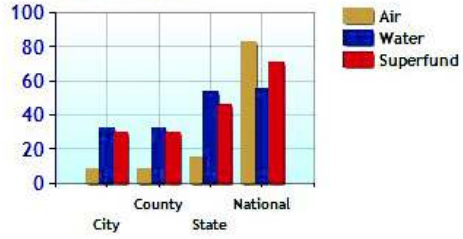

Environmental Statistics near norwalk, CT

	City	County	State	National
? Air Quality	8	8	15	83
? Watershed Quality	32	32	54	55
? Physicians per Capita	301.6	301.6	278.0	220.5
? Health Cost Index	115.3	111.7	108.4	100.0
? Superfund Site Index	30	30	46	71
? UV Index	3.4	3.4	3.4	4.3

Environmental Quality