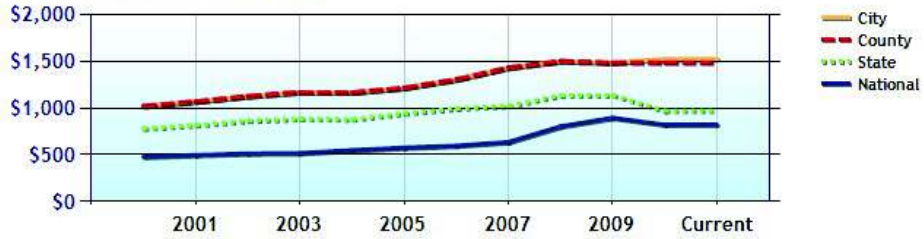

	City	County	State	National
Median Home Value	\$416,000	\$427,000	\$265,700	\$175,100
Home Appreciation	-2.0%	-2.0%	-2.3%	-3.2%

Median Home Value - Ten Year Chart

Home Appreciation - Ten Year Chart

	City	County	State	National
Median Age of Home	50.2	48.3	46.2	35.1
Homes Owned	62.3%	67.7%	64.7%	59.9%
Homes Rented	33.7%	26.5%	28.7%	29.7%
Homes Vacant	4.0%	5.9%	6.6%	10.4%

Average Rental Cost - Ten Year Chart

Percentage of Homes Rented - Thirty Year Chart

Percentage of Homes Owned - Thirty Year Chart

Home Use

Median Age of Home

	City	County	State	National
Neighborhood Type				
Population	82,534	900,579	3,521,669	307,829,557
Population Density	3,652.5	1,430.4	724.9	86.8
Percent Male	49.5%	48.9%	48.8%	49.3%
Percent Female	50.5%	51.1%	51.2%	50.7%
Median Age	40.5	39.8	39.4	36.6
People per Household	2.5	2.7	2.5	2.6
Median Household Income	\$76,144	\$84,128	\$68,320	\$52,954
Average Income per Capita	\$40,679	\$45,497	\$35,693	\$27,067