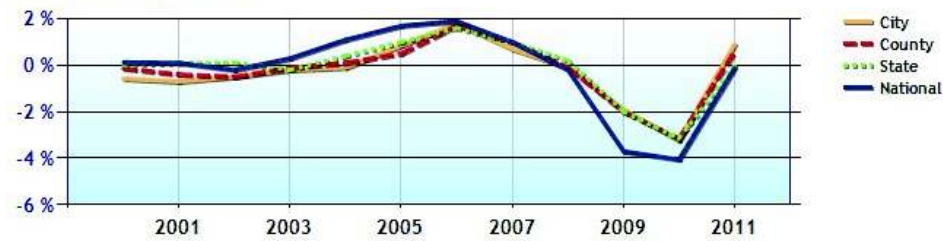

Job Growth - Ten Year Chart