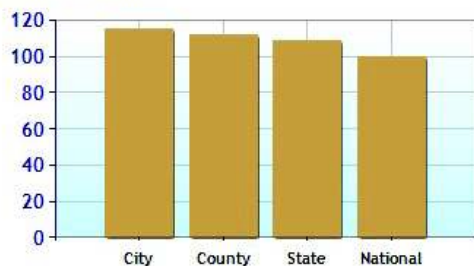

Commuting Methods for norwalk

Commute Time

### Health near norwalk, CT

	City	County	State	National
Air Quality	8	8	15	83
Watershed Quality	32	32	54	55
Physicians per Capita	301.6	301.6	278.0	220.5
Health Cost Index	115.3	111.7	108.4	100.0
Superfund Site Index	30	30	46	71
UV Index	3.4	3.4	3.4	4.3

Environmental Quality

UV Index

Health Cost Index

Physicians per Capita