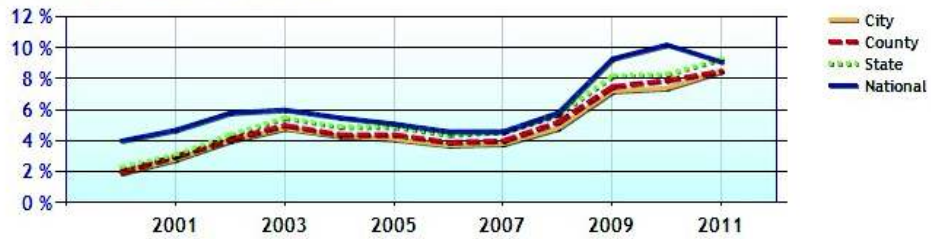

Marital Status

Family Status

	City	County	State	National
Unemployment Rate	8.5%	8.5%	9.3%	9.1%
Recent Job Growth	0.9%	0.6%	0.0%	-0.1%
Future Job Growth	33.3%	32.7%	30.7%	31.3%
Sales Tax	6.0%	6.0%	6.0%	6.8%
Income Tax	5.0%	5.0%	5.0%	6.3%
Cost of Living Index	158.1	160.2	125.3	100.0

Unemployment Rate - Ten Year Chart

Job Growth - Ten Year Chart

Future Job Growth

Sales and Income Tax

Cost of Living Index

	City	County	State	National
? High School Graduates	87.3%	88.2%	88.5%	84.7%
? College Degree - 2 year	7.7%	6.4%	7.4%	7.5%
? College Degree - 4 year	23.1%	24.6%	20.1%	17.4%
? Graduate Degree	15.4%	19.1%	15.1%	10.1%
? Expenditures per Student	\$9,817	\$8,919	\$8,058	\$5,678
? Students per Teacher	14.6	15.0	14.5	14.9
? Students per Librarian	554	377	375	803
? Students per Guidance Counselor	377	432	406	513