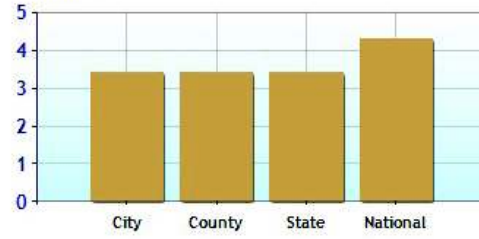

Environmental Statistics near norwalk, CT

	City	County	State	National
? Air Quality	8	8	15	83
? Watershed Quality	32	32	54	55
? Physicians per Capita	301.6	301.6	278.0	220.5
? Health Cost Index	115.3	111.7	108.4	100.0
? Superfund Site Index	30	30	46	71
? UV Index	3.4	3.4	3.4	4.3

Environmental Quality

UV Index