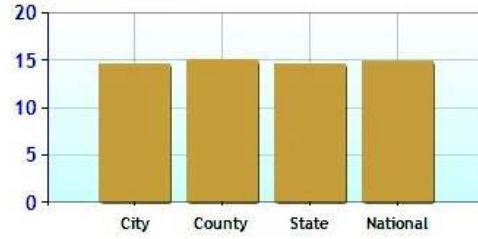

Marital Status

Family Status

	City	County	State	National
Unemployment Rate	8.5%	8.5%	9.3%	9.1%
Recent Job Growth	0.9%	0.6%	0.0%	-0.1%
Future Job Growth	33.3%	32.7%	30.7%	31.3%
Sales Tax	6.0%	6.0%	6.0%	6.8%
Income Tax	5.0%	5.0%	5.0%	6.3%
Cost of Living Index	158.1	160.2	125.3	100.0

Unemployment Rate - Ten Year Chart

Job Growth - Ten Year Chart

Future Job Growth

Sales and Income Tax

Cost of Living Index

	City	County	State	National
? High School Graduates	87.3%	88.2%	88.5%	84.7%
? College Degree - 2 year	7.7%	6.4%	7.4%	7.5%
? College Degree - 4 year	23.1%	24.6%	20.1%	17.4%
? Graduate Degree	15.4%	19.1%	15.1%	10.1%
? Expenditures per Student	\$9,817	\$8,919	\$8,058	\$5,678
? Students per Teacher	14.6	15.0	14.5	14.9
? Students per Librarian	554	377	375	803
? Students per Guidance Counselor	377	432	406	513

Expenditures per Student

Students per Teacher

Students per Librarian

Students per Guidance Counselor