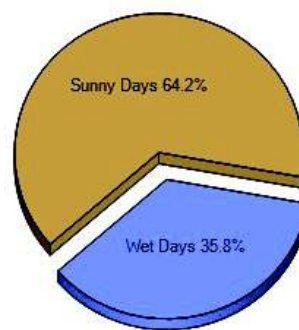

Altitude

Temperature Extremes

Precipitation Summary

Sunny and Cloudy Days per Annum for norwalk

Comfort Index (during hot weather)

Environmental Statistics near norwalk, CT

	City	County	State	National
? Air Quality	8	8	15	83
? Watershed Quality	32	32	54	55
? Physicians per Capita	301.6	301.6	278.0	220.5
? Health Cost Index	115.3	111.7	108.4	100.0
? Superfund Site Index	30	30	46	71
? UV Index	3.4	3.4	3.4	4.3