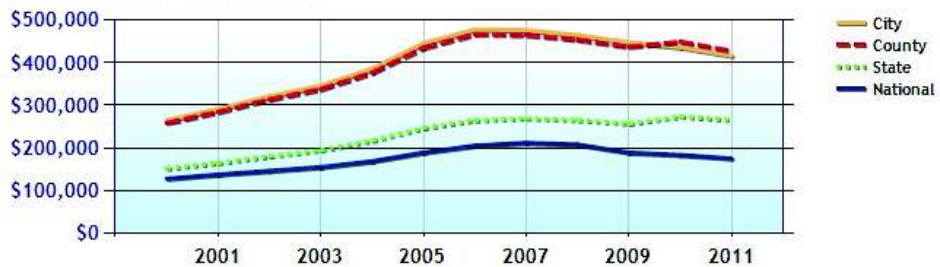

	City	County	State	National
Median Home Value	\$416,000	\$427,000	\$265,700	\$175,100
Home Appreciation	-2.0%	-2.0%	-2.3%	-3.2%

Median Home Value - Ten Year Chart

Home Appreciation - Ten Year Chart

	City	County	State	National
Median Age of Home	50.2	48.3	46.2	35.1
Homes Owned	62.3%	67.7%	64.7%	59.9%
Homes Rented	33.7%	26.5%	28.7%	29.7%
Homes Vacant	4.0%	5.9%	6.6%	10.4%

Average Rental Cost - Ten Year Chart

Percentage of Homes Rented - Thirty Year Chart

Percentage of Homes Owned - Thirty Year Chart

Home Use

Median Age of Home

	City	County	State	National
Neighborhood Type				
Population	82,534	900,579	3,521,669	307,829,557
Population Density	3,652.5	1,430.4	724.9	86.8
Percent Male	49.5%	48.9%	48.8%	49.3%
Percent Female	50.5%	51.1%	51.2%	50.7%
Median Age	40.5	39.8	39.4	36.6
People per Household	2.5	2.7	2.5	2.6
Median Household Income	\$76,144	\$84,128	\$68,320	\$52,954
Average Income per Capita	\$40,679	\$45,497	\$35,693	\$27,067