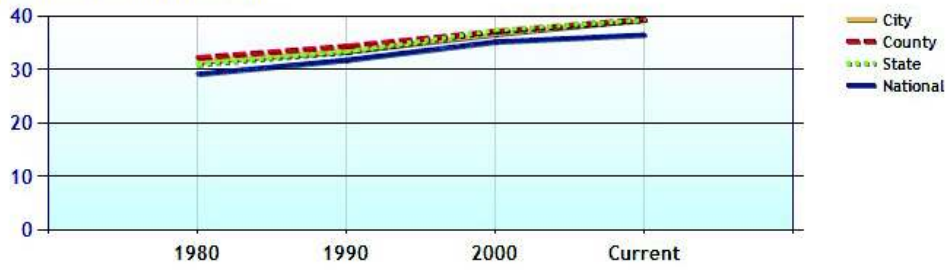

Average Rental Cost - Ten Year Chart

Percentage of Homes Rented - Thirty Year Chart

Percentage of Homes Owned - Thirty Year Chart

Home Use

Median Age of Home

	City	County	State	National
Neighborhood Type				
Population	82,534	900,579	3,521,669	307,829,557
Population Density	3,652.5	1,430.4	724.9	86.8
Percent Male	49.5%	48.9%	48.8%	49.3%
Percent Female	50.5%	51.1%	51.2%	50.7%
Median Age	40.5	39.8	39.4	36.6
People per Household	2.5	2.7	2.5	2.6
Median Household Income	\$76,144	\$84,128	\$68,320	\$52,954
Average Income per Capita	\$40,679	\$45,497	\$35,693	\$27,067

Population - Thirty Year Chart

Population Age vs Total Population - Thirty Year Chart

Household Income - Thirty Year Chart

Demographics near norwalk, CT (Continued)

Median Age - Thirty Year Chart

Median Personal Income - Thirty Year Chart