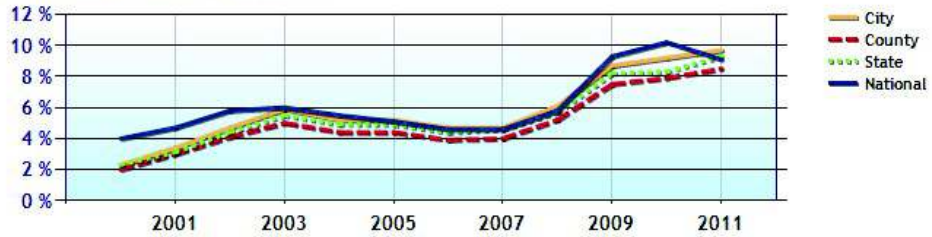

Economy near Stratford, CT

	City	County	State	National
Unemployment Rate	9.7%	8.5%	9.3%	9.1%
Recent Job Growth	0.6%	0.6%	0.0%	-0.1%
Future Job Growth	31.4%	32.7%	30.7%	31.3%
Sales Tax	6.0%	6.0%	6.0%	6.8%
Income Tax	5.0%	5.0%	5.0%	6.3%
Cost of Living Index	127.5	160.2	125.3	100.0

Unemployment Rate - Ten Year Chart