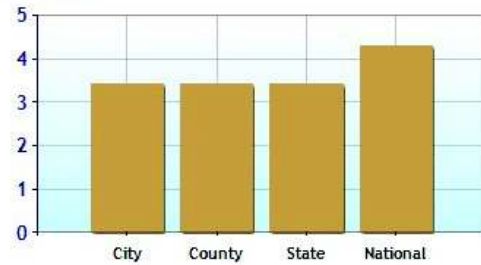

Commuting Methods for Stratford

Commute Time

Health near Stratford, CT

	City	County	State	National
Air Quality	8	8	15	83
Watershed Quality	32	32	54	55
Physicians per Capita	301.6	301.6	278.0	220.5
Health Cost Index	110.3	111.7	108.4	100.0
Superfund Site Index	30	30	46	71
UV Index	3.4	3.4	3.4	4.3

Environmental Quality

UV Index

Health Cost Index

Physicians per Capita