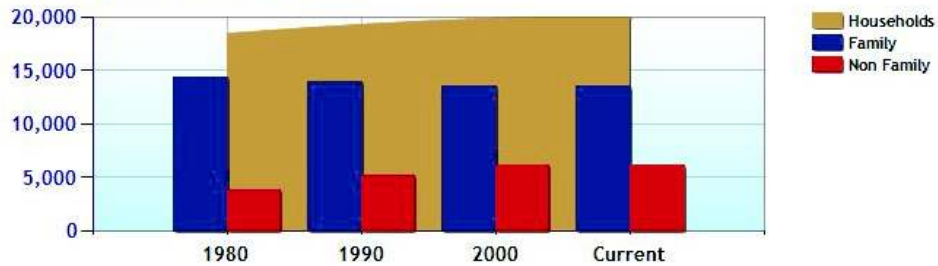

Household Breakdown - Thirty Year Chart