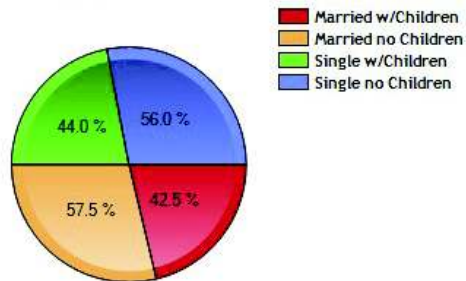

Degree Analysis for Stratford

Family Facts near Stratford, CT

	City	County	State	National
Currently Married	49.7%	51.1%	48.4%	47.2%
Never Married	28.4%	29.5%	31.5%	31.0%
Divorced	10.4%	8.4%	9.9%	10.6%
Widowed	8.5%	6.3%	6.5%	6.3%
Separated	3.0%	4.7%	3.8%	5.0%
Married w/Children	42.5%	49.7%	44.5%	43.0%
Married no Children	57.5%	50.3%	55.5%	57.0%
Single w/Children	44.0%	50.5%	54.8%	56.4%
Single no Children	56.0%	49.5%	45.2%	43.6%

Marital Status

Family Status

Economy near Stratford, CT

	City	County	State	National
Unemployment Rate	9.7%	8.5%	9.3%	9.1%
Recent Job Growth	0.6%	0.6%	0.0%	-0.1%
Future Job Growth	31.4%	32.7%	30.7%	31.3%
Sales Tax	6.0%	6.0%	6.0%	6.8%
Income Tax	5.0%	5.0%	5.0%	6.3%
Cost of Living Index	127.5	160.2	125.3	100.0