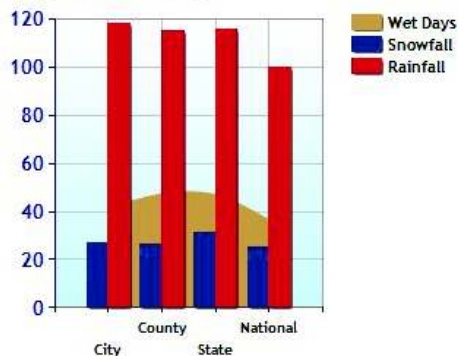

Precipitation Summary