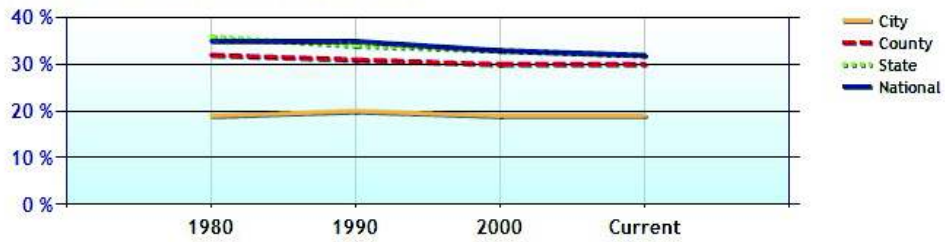

Average Rental Cost - Ten Year Chart

Percentage of Homes Rented - Thirty Year Chart

Percentage of Homes Owned - Thirty Year Chart

Home Use

Median Age of Home

Demographics near Stratford, CT

	City	County	State	National
Neighborhood Type	Suburban			
Population	48,379	900,579	3,521,669	307,829,557
Population Density	2,769.6	1,430.4	724.9	86.8
Percent Male	48.0%	48.9%	48.8%	49.3%
Percent Female	52.0%	51.1%	51.2%	50.7%
Median Age	42.8	39.8	39.4	36.6
People per Household	2.5	2.7	2.5	2.6
Median Household Income	\$68,216	\$84,128	\$68,320	\$52,954
Average Income per Capita	\$34,031	\$45,497	\$35,693	\$27,067