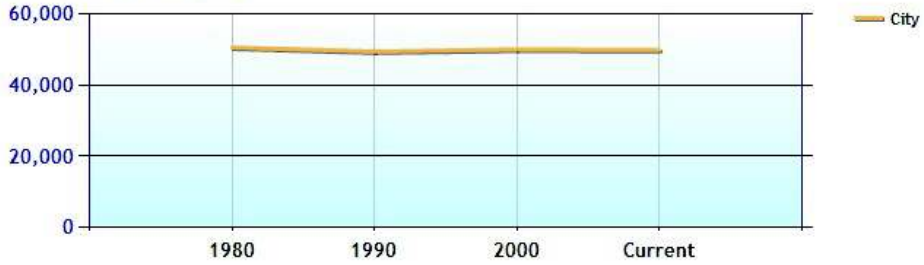

Average Rental Cost - Ten Year Chart

Percentage of Homes Rented - Thirty Year Chart

Percentage of Homes Owned - Thirty Year Chart

Home Use

Median Age of Home

Demographics near Stratford, CT

	City	County	State	National
Neighborhood Type	Suburban			
Population	48,379	900,579	3,521,669	307,829,557
Population Density	2,769.6	1,430.4	724.9	86.8
Percent Male	48.0%	48.9%	48.8%	49.3%
Percent Female	52.0%	51.1%	51.2%	50.7%
Median Age	42.8	39.8	39.4	36.6
People per Household	2.5	2.7	2.5	2.6
Median Household Income	\$68,216	\$84,128	\$68,320	\$52,954
Average Income per Capita	\$34,031	\$45,497	\$35,693	\$27,067

Population - Thirty Year Chart

Population Age vs Total Population - Thirty Year Chart

Household Income - Thirty Year Chart

Demographics near Stratford, CT (Continued)

Median Age - Thirty Year Chart

Median Personal Income - Thirty Year Chart