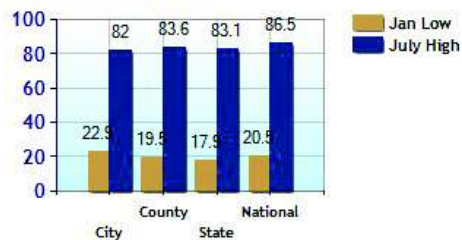

Temperature Extremes