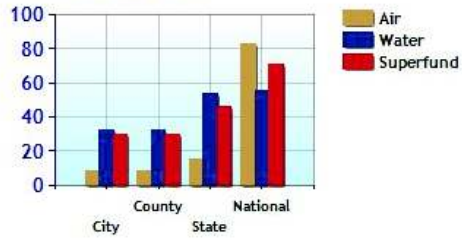

Environmental Statistics near Stratford, CT

	City	County	State	National
⊙ Air Quality	8	8	15	83
⊙ Watershed Quality	32	32	54	55
⊙ Physicians per Capita	301.6	301.6	278.0	220.5
⊙ Health Cost Index	110.3	111.7	108.4	100.0
⊙ Superfund Site Index	30	30	46	71
⊙ UV Index	3.4	3.4	3.4	4.3

Environmental Quality