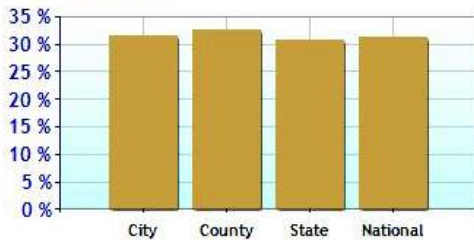

Degree Analysis for Stratford

Family Facts near Stratford, CT

	City	County	State	National
Currently Married	49.7%	51.1%	48.4%	47.2%
Never Married	28.4%	29.5%	31.5%	31.0%
Divorced	10.4%	8.4%	9.9%	10.6%
Widowed	8.5%	6.3%	6.5%	6.3%
Separated	3.0%	4.7%	3.8%	5.0%
Married w/Children	42.5%	49.7%	44.5%	43.0%
Married no Children	57.5%	50.3%	55.5%	57.0%
Single w/Children	44.0%	50.5%	54.8%	56.4%
Single no Children	56.0%	49.5%	45.2%	43.6%

Marital Status

Family Status

Economy near Stratford, CT

	City	County	State	National
Unemployment Rate	9.7%	8.5%	9.3%	9.1%
Recent Job Growth	0.6%	0.6%	0.0%	-0.1%
Future Job Growth	31.4%	32.7%	30.7%	31.3%
Sales Tax	6.0%	6.0%	6.0%	6.8%
Income Tax	5.0%	5.0%	5.0%	6.3%
Cost of Living Index	127.5	160.2	125.3	100.0

Unemployment Rate - Ten Year Chart

Job Growth - Ten Year Chart

Future Job Growth

Sales and Income Tax

Cost of Living Index

Education near Stratford, CT

	City	County	State	National
High School Graduates	88.3%	88.2%	88.5%	84.7%
College Degree - 2 year	7.0%	6.4%	7.4%	7.5%
College Degree - 4 year	17.5%	24.6%	20.1%	17.4%
Graduate Degree	12.4%	19.1%	15.1%	10.1%
Expenditures per Student	\$7,282	\$8,919	\$8,058	\$5,678
Students per Teacher	16.1	15.0	14.5	14.9
Students per Librarian	447	377	375	803
Students per Guidance Counselor	492	432	406	513