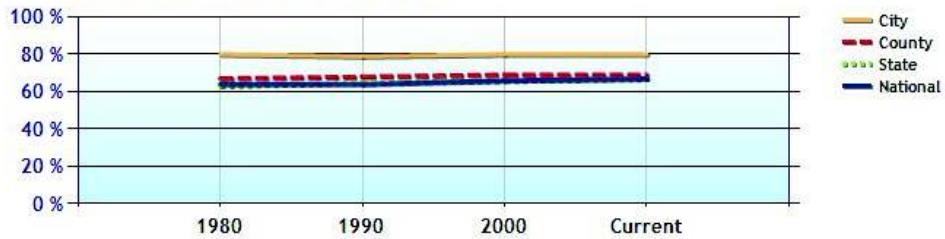

Homes Statistics near Stratford, CT

	City	County	State	National
Median Age of Home	54.0	48.3	46.2	35.1
Homes Owned	78.9%	67.7%	64.7%	59.9%
Homes Rented	16.6%	26.5%	28.7%	29.7%
Homes Vacant	4.5%	5.9%	6.6%	10.4%

Average Rental Cost - Ten Year Chart

Percentage of Homes Rented - Thirty Year Chart

Percentage of Homes Owned - Thirty Year Chart

Home Use

Median Age of Home

Demographics near Stratford, CT

	City	County	State	National
Neighborhood Type	Suburban			
Population	48,379	900,579	3,521,669	307,829,557
Population Density	2,769.6	1,430.4	724.9	86.8
Percent Male	48.0%	48.9%	48.8%	49.3%
Percent Female	52.0%	51.1%	51.2%	50.7%
Median Age	42.8	39.8	39.4	36.6
People per Household	2.5	2.7	2.5	2.6
Median Household Income	\$68,216	\$84,128	\$68,320	\$52,954
Average Income per Capita	\$34,031	\$45,497	\$35,693	\$27,067