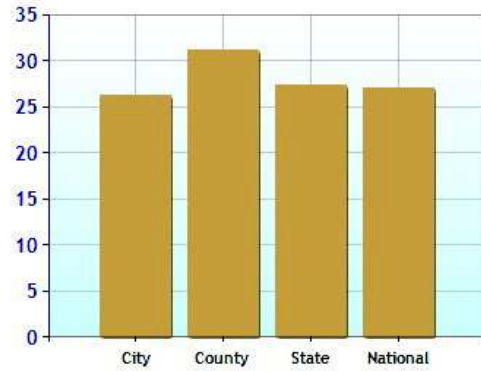

Commute Time