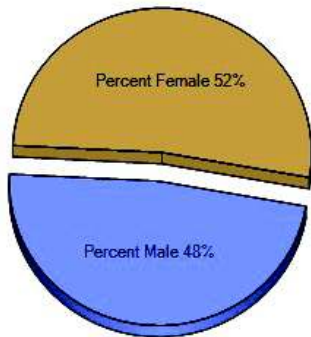

Average Rental Cost - Ten Year Chart

Percentage of Homes Rented - Thirty Year Chart

Percentage of Homes Owned - Thirty Year Chart

Home Use

Median Age of Home

Demographics near Stratford, CT

	City	County	State	National
Neighborhood Type	Suburban			
Population	48,379	900,579	3,521,669	307,829,557
Population Density	2,769.6	1,430.4	724.9	86.8
Percent Male	48.0%	48.9%	48.8%	49.3%
Percent Female	52.0%	51.1%	51.2%	50.7%
Median Age	42.8	39.8	39.4	36.6
People per Household	2.5	2.7	2.5	2.6
Median Household Income	\$68,216	\$84,128	\$68,320	\$52,954
Average Income per Capita	\$34,031	\$45,497	\$35,693	\$27,067

Population - Thirty Year Chart

Population Age vs Total Population - Thirty Year Chart

Household Income - Thirty Year Chart

Demographics near Stratford, CT (Continued)

Median Age - Thirty Year Chart

Median Personal Income - Thirty Year Chart

Household Breakdown - Thirty Year Chart

Male/Female Ratio for Stratford

Education near Stratford, CT

	City	County	State	National
High School Graduates	88.3%	88.2%	88.5%	84.7%
College Degree - 2 year	7.0%	6.4%	7.4%	7.5%
College Degree - 4 year	17.5%	24.6%	20.1%	17.4%
Graduate Degree	12.4%	19.1%	15.1%	10.1%
Expenditures per Student	\$7,282	\$8,919	\$8,058	\$5,678
Students per Teacher	16.1	15.0	14.5	14.9
Students per Librarian	447	377	375	803
Students per Guidance Counselor	492	432	406	513