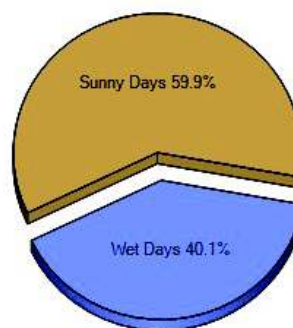

	City	County	State	National
Altitude	15	199	319	1,060
Rainfall (inches annually)	41.5	47.1	46.9	36.5
Snowfall (inches annually)	27.0	26.4	31.2	25.0
January Avg. Low Temp	22.9	19.5	17.9	20.5
July Avg. High Temp	82.0	83.6	83.1	86.5
Days of Precipitation Annually	118	115	116	100
Days Mostly Sunny Annually	176	175	194	205
Comfort Index (during hot weather)	46	45	51	44

Altitude

Temperature Extremes

Precipitation Summary

Sunny and Cloudy Days per Annum for Stratford

Comfort Index (during hot weather)

Environmental Statistics near Stratford, CT

	City	County	State	National
⊙ Air Quality	8	8	15	83
⊙ Watershed Quality	32	32	54	55
⊙ Physicians per Capita	301.6	301.6	278.0	220.5
⊙ Health Cost Index	110.3	111.7	108.4	100.0
⊙ Superfund Site Index	30	30	46	71
⊙ UV Index	3.4	3.4	3.4	4.3