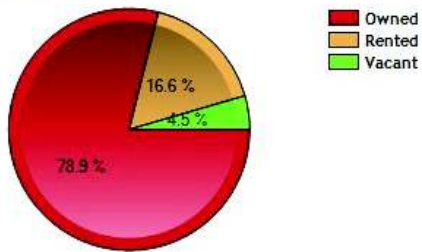

Average Rental Cost - Ten Year Chart

Percentage of Homes Rented - Thirty Year Chart

Percentage of Homes Owned - Thirty Year Chart

Home Use

Median Age of Home

Demographics near Stratford, CT

	City	County	State	National
Neighborhood Type	Suburban			
Population	48,379	900,579	3,521,669	307,829,557
Population Density	2,769.6	1,430.4	724.9	86.8
Percent Male	48.0%	48.9%	48.8%	49.3%
Percent Female	52.0%	51.1%	51.2%	50.7%
Median Age	42.8	39.8	39.4	36.6
People per Household	2.5	2.7	2.5	2.6
Median Household Income	\$68,216	\$84,128	\$68,320	\$52,954
Average Income per Capita	\$34,031	\$45,497	\$35,693	\$27,067