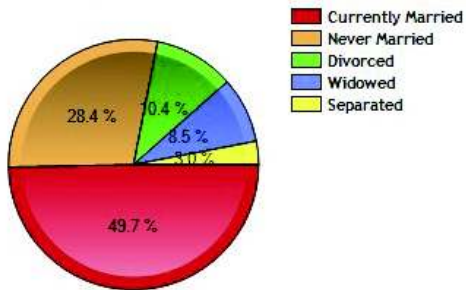

Marital Status