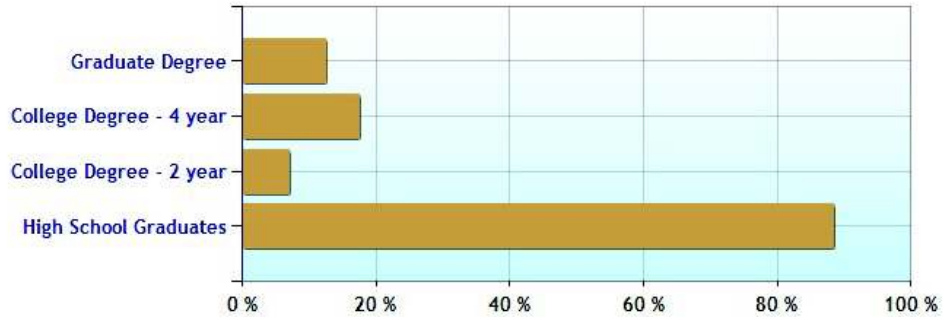

Education near Stratford, CT

	City	County	State	National
High School Graduates	88.3%	88.2%	88.5%	84.7%
College Degree - 2 year	7.0%	6.4%	7.4%	7.5%
College Degree - 4 year	17.5%	24.6%	20.1%	17.4%
Graduate Degree	12.4%	19.1%	15.1%	10.1%
Expenditures per Student	$7,282	$8,919	$8,058	$5,678
Students per Teacher	16.1	15.0	14.5	14.9
Students per Librarian	447	377	375	803
Students per Guidance Counselor	492	432	406	513

Degree Analysis for Stratford