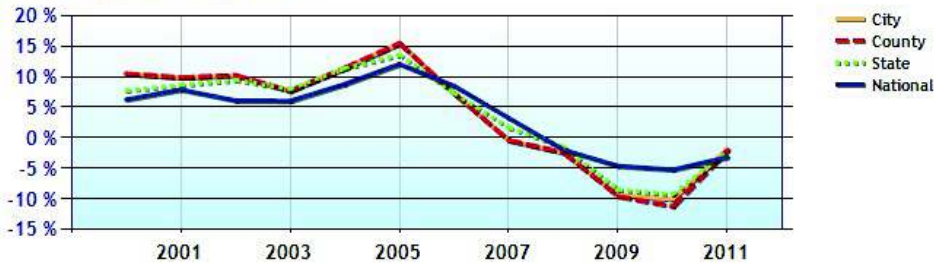

Home Appreciation - Ten Year Chart