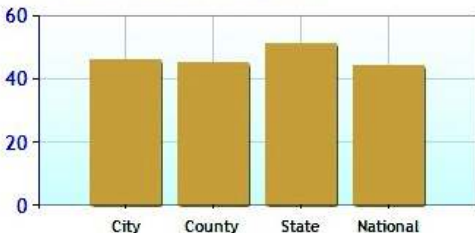

Altitude

Temperature Extremes

Precipitation Summary

Sunny and Cloudy Days per Annum for Stratford

Comfort Index (during hot weather)

Environmental Statistics near Stratford, CT

	City	County	State	National
⊙ Air Quality	8	8	15	83
⊙ Watershed Quality	32	32	54	55
⊙ Physicians per Capita	301.6	301.6	278.0	220.5
⊙ Health Cost Index	110.3	111.7	108.4	100.0
⊙ Superfund Site Index	30	30	46	71
⊙ UV Index	3.4	3.4	3.4	4.3