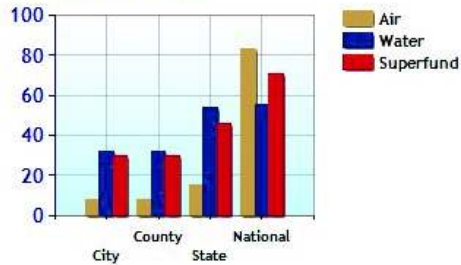

Commuting Methods for Stratford

Commute Time

Health near Stratford, CT

	City	County	State	National
Air Quality	8	8	15	83
Watershed Quality	32	32	54	55
Physicians per Capita	301.6	301.6	278.0	220.5
Health Cost Index	110.3	111.7	108.4	100.0
Superfund Site Index	30	30	46	71
UV Index	3.4	3.4	3.4	4.3

Environmental Quality

UV Index

Health Cost Index

Physicians per Capita