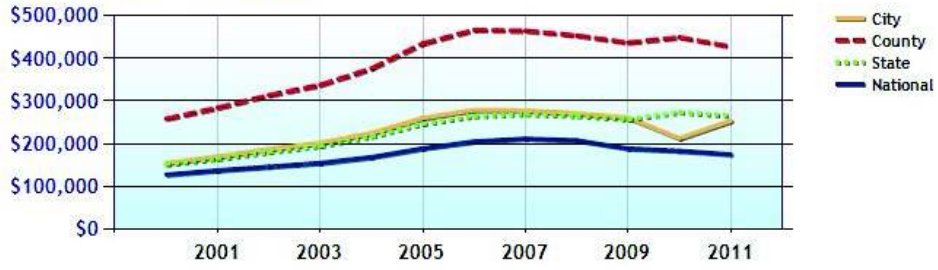

Home Values near Stratford, CT

	City	County	State	National
Median Home Value	\$253,700	\$427,000	\$265,700	\$175,100
Home Appreciation	-1.9%	-2.0%	-2.3%	-3.2%

Median Home Value - Ten Year Chart

Home Appreciation - Ten Year Chart