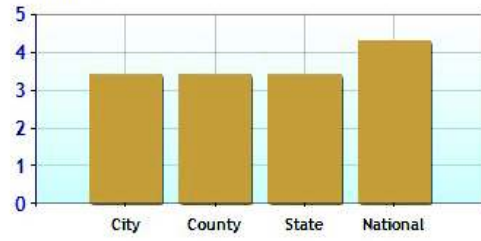

Environmental Statistics near Stratford, CT

	City	County	State	National
⊙ Air Quality	8	8	15	83
⊙ Watershed Quality	32	32	54	55
⊙ Physicians per Capita	301.6	301.6	278.0	220.5
⊙ Health Cost Index	110.3	111.7	108.4	100.0
⊙ Superfund Site Index	30	30	46	71
⊙ UV Index	3.4	3.4	3.4	4.3

UV Index