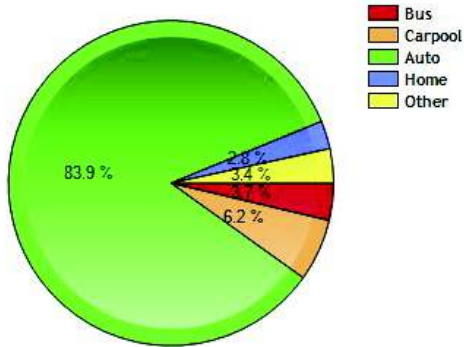

Commute near Stratford, CT

	City	County	State	National
Commuting by Bus	3.7%	9.3%	5.1%	2.9%
Commuting by Carpool	6.2%	7.9%	8.4%	11.4%
Commuting by Auto	83.9%	72.6%	74.1%	74.2%
Commute Time	26.2	31.2	27.4	27.1
Working at Home	2.8%	5.6%	4.8%	5.2%

Commuting Methods for Stratford