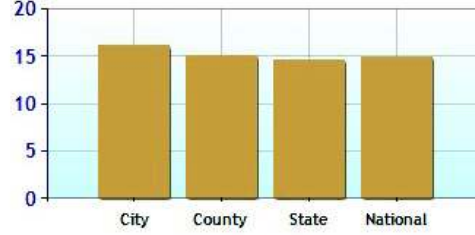

Marital Status

Family Status

Economy near Stratford, CT

	City	County	State	National
Unemployment Rate	9.7%	8.5%	9.3%	9.1%
Recent Job Growth	0.6%	0.6%	0.0%	-0.1%
Future Job Growth	31.4%	32.7%	30.7%	31.3%
Sales Tax	6.0%	6.0%	6.0%	6.8%
Income Tax	5.0%	5.0%	5.0%	6.3%
Cost of Living Index	127.5	160.2	125.3	100.0

Unemployment Rate - Ten Year Chart

Job Growth - Ten Year Chart

Future Job Growth

Sales and Income Tax

Cost of Living Index

Education near Stratford, CT

	City	County	State	National
High School Graduates	88.3%	88.2%	88.5%	84.7%
College Degree - 2 year	7.0%	6.4%	7.4%	7.5%
College Degree - 4 year	17.5%	24.6%	20.1%	17.4%
Graduate Degree	12.4%	19.1%	15.1%	10.1%
Expenditures per Student	\$7,282	\$8,919	\$8,058	\$5,678
Students per Teacher	16.1	15.0	14.5	14.9
Students per Librarian	447	377	375	803
Students per Guidance Counselor	492	432	406	513

Expenditures per Student

Students per Teacher

Students per Librarian

Students per Guidance Counselor

High Schools near Stratford, CT				
School	Grades	Students	P/T Ratio	Zipcode
Bunnell High School	09-12	1312	15.7	06614
Stratford High School	09-12	988	14	06615