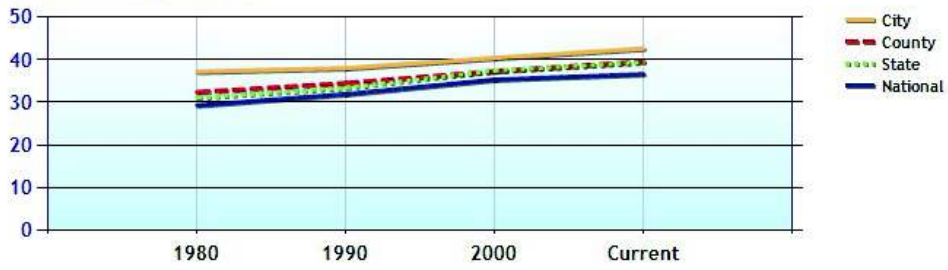

Average Rental Cost - Ten Year Chart

Percentage of Homes Rented - Thirty Year Chart

Percentage of Homes Owned - Thirty Year Chart

Home Use

Median Age of Home

Demographics near Stratford, CT

	City	County	State	National
Neighborhood Type	Suburban			
Population	48,379	900,579	3,521,669	307,829,557
Population Density	2,769.6	1,430.4	724.9	86.8
Percent Male	48.0%	48.9%	48.8%	49.3%
Percent Female	52.0%	51.1%	51.2%	50.7%
Median Age	42.8	39.8	39.4	36.6
People per Household	2.5	2.7	2.5	2.6
Median Household Income	\$68,216	\$84,128	\$68,320	\$52,954
Average Income per Capita	\$34,031	\$45,497	\$35,693	\$27,067

Population - Thirty Year Chart

Population Age vs Total Population - Thirty Year Chart

Household Income - Thirty Year Chart

Demographics near Stratford, CT (Continued)

Median Age - Thirty Year Chart

Median Personal Income - Thirty Year Chart