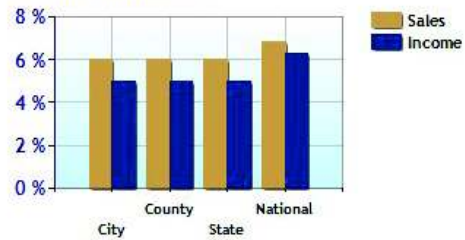

Unemployment Rate - Ten Year Chart

Job Growth - Ten Year Chart

Future Job Growth

Sales and Income Tax

Cost of Living Index

Education near Stratford, CT

	City	County	State	National
High School Graduates	88.3%	88.2%	88.5%	84.7%
College Degree - 2 year	7.0%	6.4%	7.4%	7.5%
College Degree - 4 year	17.5%	24.6%	20.1%	17.4%
Graduate Degree	12.4%	19.1%	15.1%	10.1%
Expenditures per Student	\$7,282	\$8,919	\$8,058	\$5,678
Students per Teacher	16.1	15.0	14.5	14.9
Students per Librarian	447	377	375	803
Students per Guidance Counselor	492	432	406	513