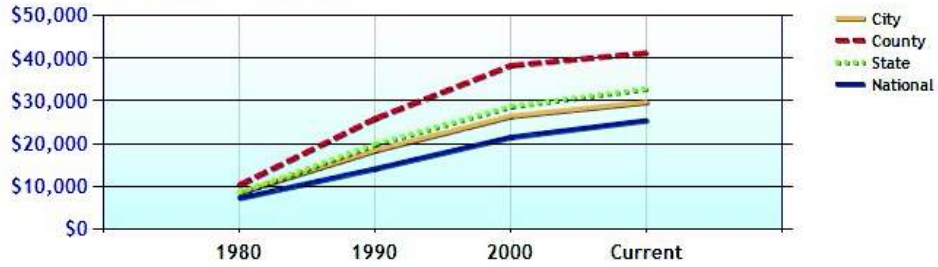

Average Rental Cost - Ten Year Chart

Percentage of Homes Rented - Thirty Year Chart

Percentage of Homes Owned - Thirty Year Chart

Home Use

Median Age of Home

Demographics near Stratford, CT

	City	County	State	National
Neighborhood Type	Suburban			
Population	48,379	900,579	3,521,669	307,829,557
Population Density	2,769.6	1,430.4	724.9	86.8
Percent Male	48.0%	48.9%	48.8%	49.3%
Percent Female	52.0%	51.1%	51.2%	50.7%
Median Age	42.8	39.8	39.4	36.6
People per Household	2.5	2.7	2.5	2.6
Median Household Income	\$68,216	\$84,128	\$68,320	\$52,954
Average Income per Capita	\$34,031	\$45,497	\$35,693	\$27,067

Population - Thirty Year Chart

Population Age vs Total Population - Thirty Year Chart

Household Income - Thirty Year Chart

Demographics near Stratford, CT (Continued)

Median Age - Thirty Year Chart

Median Personal Income - Thirty Year Chart