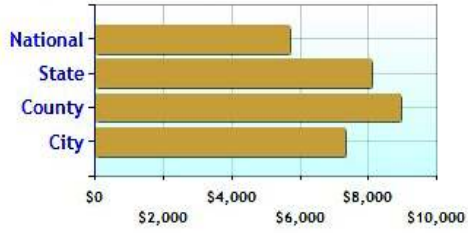

Education near Stratford, CT

	City	County	State	National
High School Graduates	88.3%	88.2%	88.5%	84.7%
College Degree - 2 year	7.0%	6.4%	7.4%	7.5%
College Degree - 4 year	17.5%	24.6%	20.1%	17.4%
Graduate Degree	12.4%	19.1%	15.1%	10.1%
Expenditures per Student	$7,282	$8,919	$8,058	$5,678
Students per Teacher	16.1	15.0	14.5	14.9
Students per Librarian	447	377	375	803
Students per Guidance Counselor	492	432	406	513

Expenditures per Student