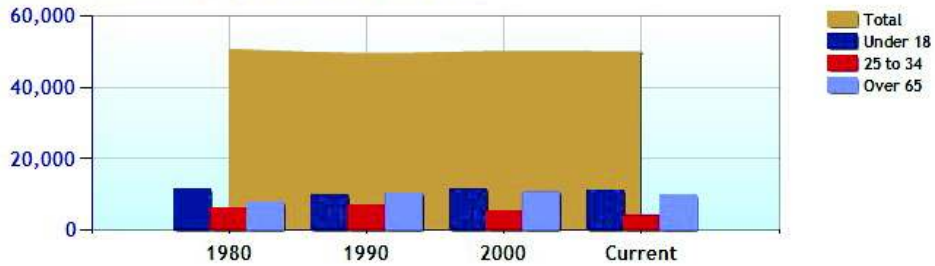

Average Rental Cost - Ten Year Chart

Percentage of Homes Rented - Thirty Year Chart

Percentage of Homes Owned - Thirty Year Chart

Home Use

Median Age of Home

Demographics near Stratford, CT

	City	County	State	National
Neighborhood Type	Suburban			
Population	48,379	900,579	3,521,669	307,829,557
Population Density	2,769.6	1,430.4	724.9	86.8
Percent Male	48.0%	48.9%	48.8%	49.3%
Percent Female	52.0%	51.1%	51.2%	50.7%
Median Age	42.8	39.8	39.4	36.6
People per Household	2.5	2.7	2.5	2.6
Median Household Income	\$68,216	\$84,128	\$68,320	\$52,954
Average Income per Capita	\$34,031	\$45,497	\$35,693	\$27,067

Population - Thirty Year Chart

Population Age vs Total Population - Thirty Year Chart

Household Income - Thirty Year Chart

Demographics near Stratford, CT (Continued)

Median Age - Thirty Year Chart

Median Personal Income - Thirty Year Chart