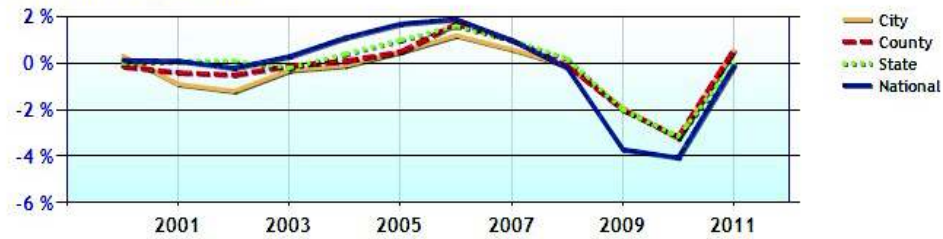

Job Growth - Ten Year Chart