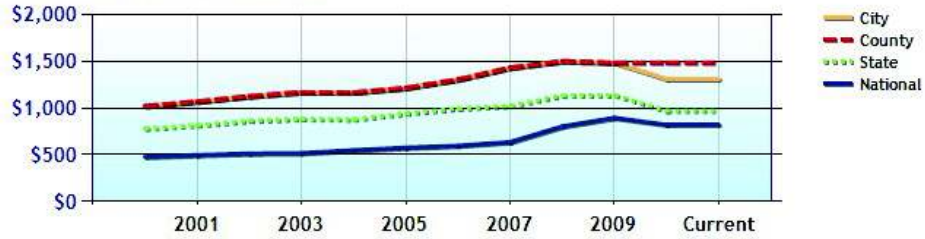

Average Rental Cost - Ten Year Chart

Percentage of Homes Rented - Thirty Year Chart

Percentage of Homes Owned - Thirty Year Chart

Home Use

Median Age of Home

Demographics near Stratford, CT

	City	County	State	National
Neighborhood Type	Suburban			
Population	48,379	900,579	3,521,669	307,829,557
Population Density	2,769.6	1,430.4	724.9	86.8
Percent Male	48.0%	48.9%	48.8%	49.3%
Percent Female	52.0%	51.1%	51.2%	50.7%
Median Age	42.8	39.8	39.4	36.6
People per Household	2.5	2.7	2.5	2.6
Median Household Income	\$68,216	\$84,128	\$68,320	\$52,954
Average Income per Capita	\$34,031	\$45,497	\$35,693	\$27,067