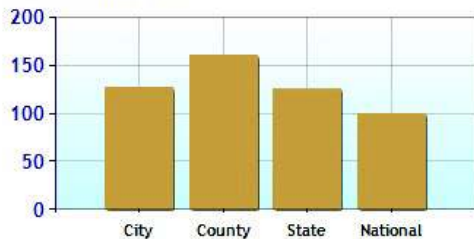

Marital Status

Family Status

Economy near Stratford, CT

	City	County	State	National
Unemployment Rate	9.7%	8.5%	9.3%	9.1%
Recent Job Growth	0.6%	0.6%	0.0%	-0.1%
Future Job Growth	31.4%	32.7%	30.7%	31.3%
Sales Tax	6.0%	6.0%	6.0%	6.8%
Income Tax	5.0%	5.0%	5.0%	6.3%
Cost of Living Index	127.5	160.2	125.3	100.0

Unemployment Rate - Ten Year Chart

Job Growth - Ten Year Chart

Future Job Growth

Sales and Income Tax

Cost of Living Index

Education near Stratford, CT

	City	County	State	National
High School Graduates	88.3%	88.2%	88.5%	84.7%
College Degree - 2 year	7.0%	6.4%	7.4%	7.5%
College Degree - 4 year	17.5%	24.6%	20.1%	17.4%
Graduate Degree	12.4%	19.1%	15.1%	10.1%
Expenditures per Student	\$7,282	\$8,919	\$8,058	\$5,678
Students per Teacher	16.1	15.0	14.5	14.9
Students per Librarian	447	377	375	803
Students per Guidance Counselor	492	432	406	513

Expenditures per Student

Students per Teacher

Students per Librarian

Students per Guidance Counselor

High Schools near Stratford, CT				
School	Grades	Students	P/T Ratio	Zipcode
Bunnell High School	09-12	1312	15.7	06614
Stratford High School	09-12	988	14	06615