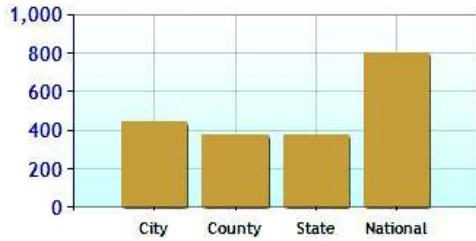

Marital Status

Family Status

Economy near Stratford, CT

	City	County	State	National
Unemployment Rate	9.7%	8.5%	9.3%	9.1%
Recent Job Growth	0.6%	0.6%	0.0%	-0.1%
Future Job Growth	31.4%	32.7%	30.7%	31.3%
Sales Tax	6.0%	6.0%	6.0%	6.8%
Income Tax	5.0%	5.0%	5.0%	6.3%
Cost of Living Index	127.5	160.2	125.3	100.0

Unemployment Rate - Ten Year Chart

Job Growth - Ten Year Chart

Future Job Growth

Sales and Income Tax

Cost of Living Index

Education near Stratford, CT

	City	County	State	National
High School Graduates	88.3%	88.2%	88.5%	84.7%
College Degree - 2 year	7.0%	6.4%	7.4%	7.5%
College Degree - 4 year	17.5%	24.6%	20.1%	17.4%
Graduate Degree	12.4%	19.1%	15.1%	10.1%
Expenditures per Student	\$7,282	\$8,919	\$8,058	\$5,678
Students per Teacher	16.1	15.0	14.5	14.9
Students per Librarian	447	377	375	803
Students per Guidance Counselor	492	432	406	513

Expenditures per Student

Students per Teacher

Students per Librarian

Students per Guidance Counselor

High Schools near Stratford, CT				
School	Grades	Students	P/T Ratio	Zipcode
Bunnell High School	09-12	1312	15.7	06614
Stratford High School	09-12	988	14	06615