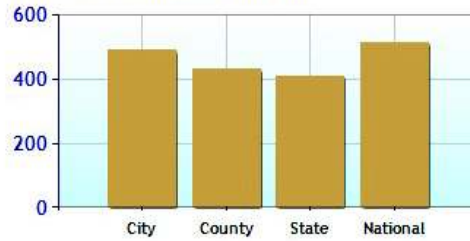

Unemployment Rate - Ten Year Chart

Job Growth - Ten Year Chart

Future Job Growth

Sales and Income Tax

Cost of Living Index

Education near Stratford, CT

	City	County	State	National
High School Graduates	88.3%	88.2%	88.5%	84.7%
College Degree - 2 year	7.0%	6.4%	7.4%	7.5%
College Degree - 4 year	17.5%	24.6%	20.1%	17.4%
Graduate Degree	12.4%	19.1%	15.1%	10.1%
Expenditures per Student	\$7,282	\$8,919	\$8,058	\$5,678
Students per Teacher	16.1	15.0	14.5	14.9
Students per Librarian	447	377	375	803
Students per Guidance Counselor	492	432	406	513

Expenditures per Student

Students per Teacher

Students per Librarian

Students per Guidance Counselor

High Schools near Stratford, CT				
School	Grades	Students	P/T Ratio	Zipcode
Bunnell High School	09-12	1312	15.7	06614
Stratford High School	09-12	988	14	06615