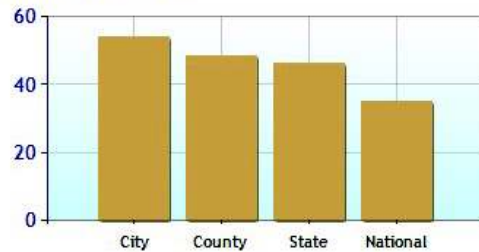

Average Rental Cost - Ten Year Chart

Percentage of Homes Rented - Thirty Year Chart

Percentage of Homes Owned - Thirty Year Chart

Home Use

Median Age of Home

Demographics near Stratford, CT

	City	County	State	National
Neighborhood Type	Suburban			
Population	48,379	900,579	3,521,669	307,829,557
Population Density	2,769.6	1,430.4	724.9	86.8
Percent Male	48.0%	48.9%	48.8%	49.3%
Percent Female	52.0%	51.1%	51.2%	50.7%
Median Age	42.8	39.8	39.4	36.6
People per Household	2.5	2.7	2.5	2.6
Median Household Income	\$68,216	\$84,128	\$68,320	\$52,954
Average Income per Capita	\$34,031	\$45,497	\$35,693	\$27,067

Population - Thirty Year Chart

Population Age vs Total Population - Thirty Year Chart

Household Income - Thirty Year Chart

Demographics near Stratford, CT (Continued)

Median Age - Thirty Year Chart

Median Personal Income - Thirty Year Chart