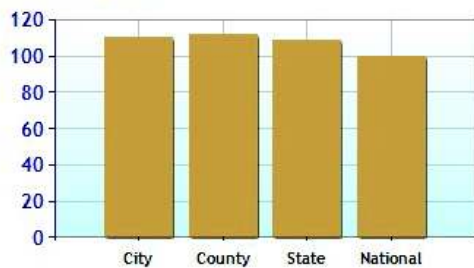

Commuting Methods for Stratford

Commute Time

Health near Stratford, CT

	City	County	State	National
Air Quality	8	8	15	83
Watershed Quality	32	32	54	55
Physicians per Capita	301.6	301.6	278.0	220.5
Health Cost Index	110.3	111.7	108.4	100.0
Superfund Site Index	30	30	46	71
UV Index	3.4	3.4	3.4	4.3

Environmental Quality

UV Index

Health Cost Index

Physicians per Capita