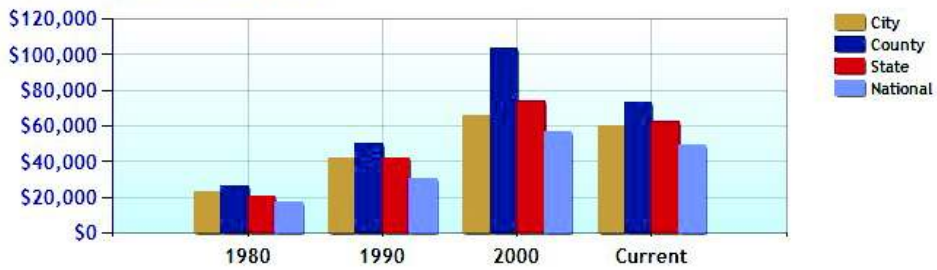

Average Rental Cost - Ten Year Chart

Percentage of Homes Rented - Thirty Year Chart

Percentage of Homes Owned - Thirty Year Chart

Home Use

Median Age of Home

Demographics near Stratford, CT

	City	County	State	National
Neighborhood Type	Suburban			
Population	48,379	900,579	3,521,669	307,829,557
Population Density	2,769.6	1,430.4	724.9	86.8
Percent Male	48.0%	48.9%	48.8%	49.3%
Percent Female	52.0%	51.1%	51.2%	50.7%
Median Age	42.8	39.8	39.4	36.6
People per Household	2.5	2.7	2.5	2.6
Median Household Income	\$68,216	\$84,128	\$68,320	\$52,954
Average Income per Capita	\$34,031	\$45,497	\$35,693	\$27,067

Population - Thirty Year Chart

Population Age vs Total Population - Thirty Year Chart

Household Income - Thirty Year Chart

Demographics near Stratford, CT (Continued)

Median Age - Thirty Year Chart

Median Personal Income - Thirty Year Chart