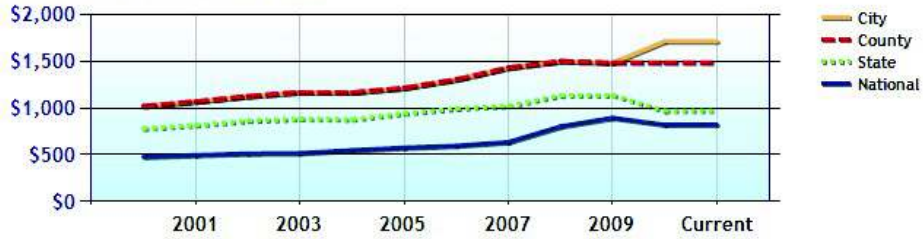

Average Rental Cost - Ten Year Chart

Percentage of Homes Rented - Thirty Year Chart

Percentage of Homes Owned - Thirty Year Chart

Home Use

Median Age of Home

Demographics near Weston, CT

	City	County	State	National
Neighborhood Type	Suburban			
Population	10,375	900,579	3,521,669	307,829,557
Population Density	492.2	1,430.4	724.9	86.8
Percent Male	49.0%	48.9%	48.8%	49.3%
Percent Female	51.0%	51.1%	51.2%	50.7%
Median Age	40.2	39.8	39.4	36.6
People per Household	3.1	2.7	2.5	2.6
Median Household Income	\$187,835	\$84,128	\$68,320	\$52,954
Average Income per Capita	\$74,559	\$45,497	\$35,693	\$27,067