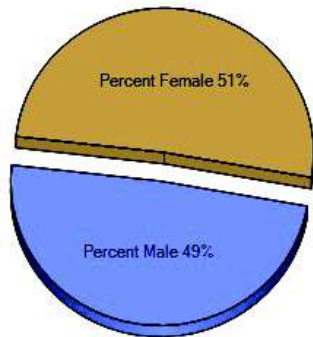

Average Rental Cost - Ten Year Chart

Percentage of Homes Rented - Thirty Year Chart

Percentage of Homes Owned - Thirty Year Chart

Home Use

Median Age of Home

Demographics near Weston, CT

	City	County	State	National
Neighborhood Type	Suburban			
Population	10,375	900,579	3,521,669	307,829,557
Population Density	492.2	1,430.4	724.9	86.8
Percent Male	49.0%	48.9%	48.8%	49.3%
Percent Female	51.0%	51.1%	51.2%	50.7%
Median Age	40.2	39.8	39.4	36.6
People per Household	3.1	2.7	2.5	2.6
Median Household Income	\$187,835	\$84,128	\$68,320	\$52,954
Average Income per Capita	\$74,559	\$45,497	\$35,693	\$27,067

Population - Thirty Year Chart

Population Age vs Total Population - Thirty Year Chart

Household Income - Thirty Year Chart

Demographics near Weston, CT (Continued)

Median Age - Thirty Year Chart

Median Personal Income - Thirty Year Chart

Household Breakdown - Thirty Year Chart

Male/Female Ratio for Weston

Education near Weston, CT

	City	County	State	National
High School Graduates	98.8%	88.2%	88.5%	84.7%
College Degree - 2 year	4.7%	6.4%	7.4%	7.5%
College Degree - 4 year	41.2%	24.6%	20.1%	17.4%
Graduate Degree	36.4%	19.1%	15.1%	10.1%
Expenditures per Student	\$10,168	\$8,919	\$8,058	\$5,678
Students per Teacher	14.2	15.0	14.5	14.9
Students per Librarian	293	377	375	803
Students per Guidance Counselor	242	432	406	513