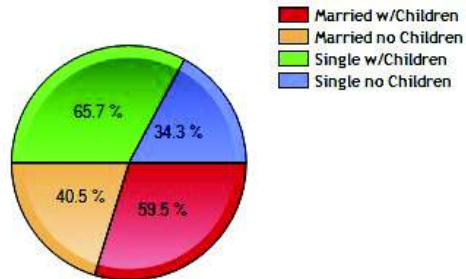

Family Status