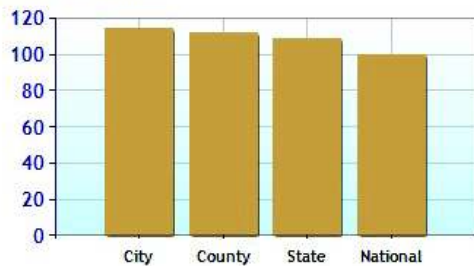

Commuting Methods for Weston

Commute Time

Health near Weston, CT

	City	County	State	National
Air Quality	8	8	15	83
Watershed Quality	32	32	54	55
Physicians per Capita	301.6	301.6	278.0	220.5
Health Cost Index	114.1	111.7	108.4	100.0
Superfund Site Index	30	30	46	71
UV Index	3.4	3.4	3.4	4.3

Environmental Quality

UV Index

Health Cost Index

Physicians per Capita