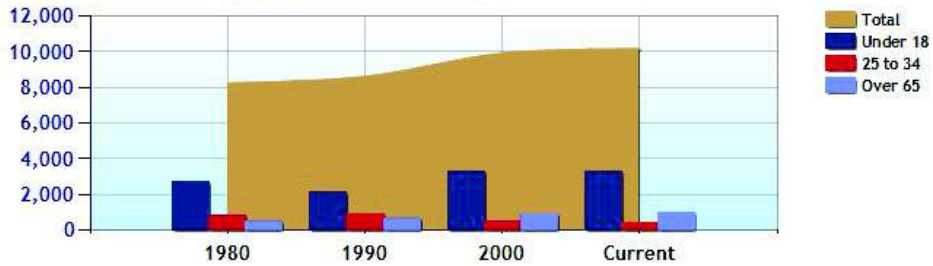

Average Rental Cost - Ten Year Chart

Percentage of Homes Rented - Thirty Year Chart

Percentage of Homes Owned - Thirty Year Chart

Home Use

Median Age of Home

Demographics near Weston, CT

	City	County	State	National
Neighborhood Type	Suburban			
Population	10,375	900,579	3,521,669	307,829,557
Population Density	492.2	1,430.4	724.9	86.8
Percent Male	49.0%	48.9%	48.8%	49.3%
Percent Female	51.0%	51.1%	51.2%	50.7%
Median Age	40.2	39.8	39.4	36.6
People per Household	3.1	2.7	2.5	2.6
Median Household Income	\$187,835	\$84,128	\$68,320	\$52,954
Average Income per Capita	\$74,559	\$45,497	\$35,693	\$27,067

Population - Thirty Year Chart

Population Age vs Total Population - Thirty Year Chart

Household Income - Thirty Year Chart

Demographics near Weston, CT (Continued)

Median Age - Thirty Year Chart

Median Personal Income - Thirty Year Chart