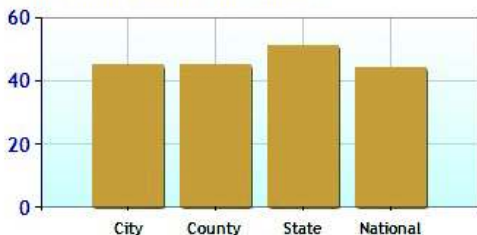

Altitude

Temperature Extremes

Precipitation Summary

Sunny and Cloudy Days per Annum for Weston

Comfort Index (during hot weather)

Environmental Statistics near Weston, CT

	City	County	State	National
⊕ Air Quality	8	8	15	83
⊕ Watershed Quality	32	32	54	55
⊕ Physicians per Capita	301.6	301.6	278.0	220.5
⊕ Health Cost Index	114.1	111.7	108.4	100.0
⊕ Superfund Site Index	30	30	46	71
⊕ UV Index	3.4	3.4	3.4	4.3