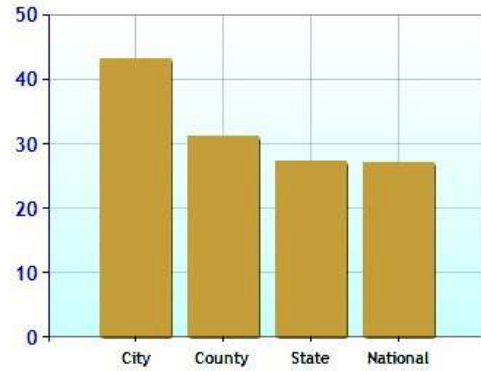

Commute Time