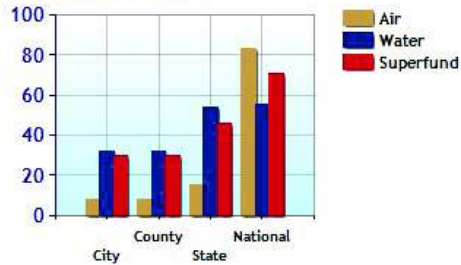

Commuting Methods for Weston

Commute Time

Health near Weston, CT

	City	County	State	National
Air Quality	8	8	15	83
Watershed Quality	32	32	54	55
Physicians per Capita	301.6	301.6	278.0	220.5
Health Cost Index	114.1	111.7	108.4	100.0
Superfund Site Index	30	30	46	71
UV Index	3.4	3.4	3.4	4.3

Environmental Quality

UV Index

Health Cost Index

Physicians per Capita