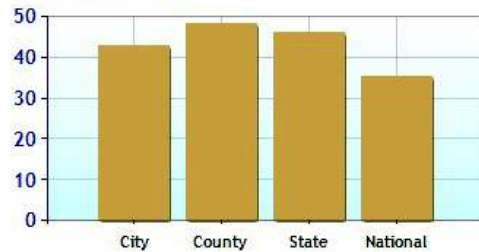

Average Rental Cost - Ten Year Chart

Percentage of Homes Rented - Thirty Year Chart

Percentage of Homes Owned - Thirty Year Chart

Home Use

Median Age of Home

Demographics near Weston, CT

	City	County	State	National
Neighborhood Type	Suburban			
Population	10,375	900,579	3,521,669	307,829,557
Population Density	492.2	1,430.4	724.9	86.8
Percent Male	49.0%	48.9%	48.8%	49.3%
Percent Female	51.0%	51.1%	51.2%	50.7%
Median Age	40.2	39.8	39.4	36.6
People per Household	3.1	2.7	2.5	2.6
Median Household Income	\$187,835	\$84,128	\$68,320	\$52,954
Average Income per Capita	\$74,559	\$45,497	\$35,693	\$27,067

Population - Thirty Year Chart

Population Age vs Total Population - Thirty Year Chart

Household Income - Thirty Year Chart

Demographics near Weston, CT (Continued)

Median Age - Thirty Year Chart

Median Personal Income - Thirty Year Chart