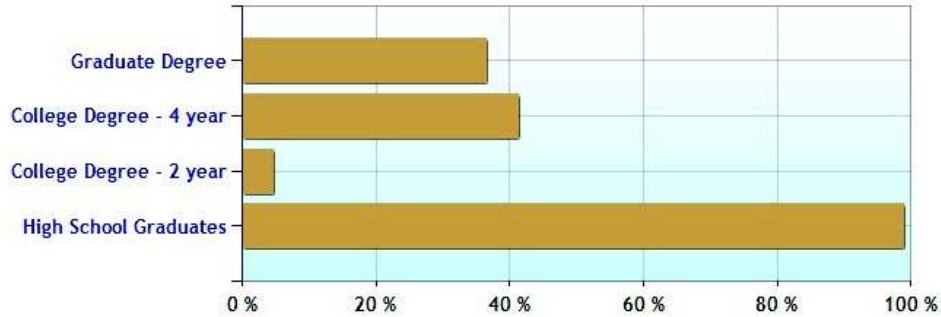

Household Breakdown - Thirty Year Chart

Male/Female Ratio for Weston

Education near Weston, CT

	City	County	State	National
High School Graduates	98.8%	88.2%	88.5%	84.7%
College Degree - 2 year	4.7%	6.4%	7.4%	7.5%
College Degree - 4 year	41.2%	24.6%	20.1%	17.4%
Graduate Degree	36.4%	19.1%	15.1%	10.1%
Expenditures per Student	\$10,168	\$8,919	\$8,058	\$5,678
Students per Teacher	14.2	15.0	14.5	14.9
Students per Librarian	293	377	375	803
Students per Guidance Counselor	242	432	406	513

Degree Analysis for Weston

Family Facts near Weston, CT

	City	County	State	National
Currently Married	72.7%	51.1%	48.4%	47.2%
Never Married	16.7%	29.5%	31.5%	31.0%
Divorced	5.7%	8.4%	9.9%	10.6%
Widowed	3.3%	6.3%	6.5%	6.3%
Separated	1.6%	4.7%	3.8%	5.0%
Married w/Children	59.5%	49.7%	44.5%	43.0%
Married no Children	40.5%	50.3%	55.5%	57.0%
Single w/Children	65.7%	50.5%	54.8%	56.4%
Single no Children	34.3%	49.5%	45.2%	43.6%