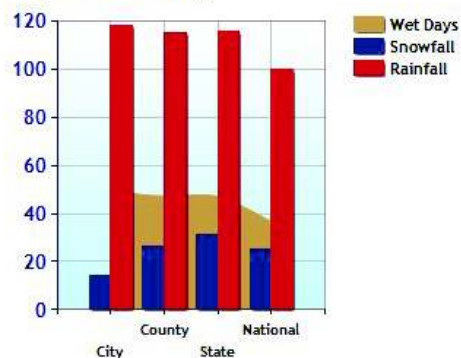

Precipitation Summary