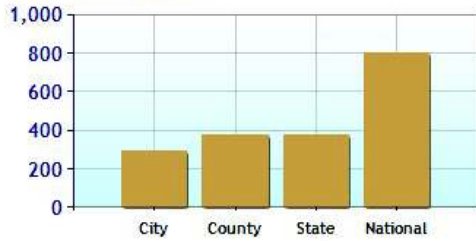

Marital Status

Family Status

Economy near Weston, CT

	City	County	State	National
Unemployment Rate	5.8%	8.5%	9.3%	9.1%
Recent Job Growth	1.3%	0.6%	0.0%	-0.1%
Future Job Growth	36.8%	32.7%	30.7%	31.3%
Sales Tax	6.0%	6.0%	6.0%	6.8%
Income Tax	5.0%	5.0%	5.0%	6.3%
Cost of Living Index	253.1	160.2	125.3	100.0

Unemployment Rate - Ten Year Chart

Job Growth - Ten Year Chart

Future Job Growth

Sales and Income Tax

Cost of Living Index

Education near Weston, CT

	City	County	State	National
High School Graduates	98.8%	88.2%	88.5%	84.7%
College Degree - 2 year	4.7%	6.4%	7.4%	7.5%
College Degree - 4 year	41.2%	24.6%	20.1%	17.4%
Graduate Degree	36.4%	19.1%	15.1%	10.1%
Expenditures per Student	\$10,168	\$8,919	\$8,058	\$5,678
Students per Teacher	14.2	15.0	14.5	14.9
Students per Librarian	293	377	375	803
Students per Guidance Counselor	242	432	406	513

Expenditures per Student

Students per Teacher

Students per Librarian

Students per Guidance Counselor

High Schools near Weston, CT

School	Grades	Students	P/T Ratio	Zipcode
Weston High School	09-12	814	12.8	06883
Staples High School	09-12	1761	12.4	06880
Wilton High School	09-12	1297	13.9	06897