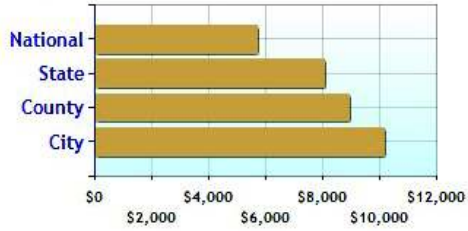

Education near Weston, CT

	City	County	State	National
High School Graduates	98.8%	88.2%	88.5%	84.7%
College Degree - 2 year	4.7%	6.4%	7.4%	7.5%
College Degree - 4 year	41.2%	24.6%	20.1%	17.4%
Graduate Degree	36.4%	19.1%	15.1%	10.1%
Expenditures per Student	$10,168	$8,919	$8,058	$5,678
Students per Teacher	14.2	15.0	14.5	14.9
Students per Librarian	293	377	375	803
Students per Guidance Counselor	242	432	406	513

Expenditures per Student