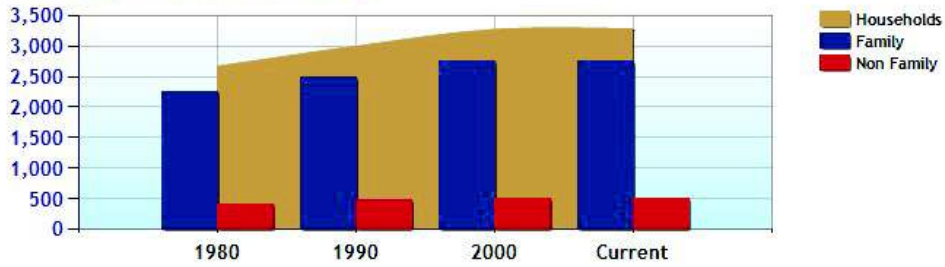

Average Rental Cost - Ten Year Chart

Percentage of Homes Rented - Thirty Year Chart

Percentage of Homes Owned - Thirty Year Chart

Home Use

Median Age of Home

Demographics near Weston, CT

	City	County	State	National
Neighborhood Type	Suburban			
Population	10,375	900,579	3,521,669	307,829,557
Population Density	492.2	1,430.4	724.9	86.8
Percent Male	49.0%	48.9%	48.8%	49.3%
Percent Female	51.0%	51.1%	51.2%	50.7%
Median Age	40.2	39.8	39.4	36.6
People per Household	3.1	2.7	2.5	2.6
Median Household Income	\$187,835	\$84,128	\$68,320	\$52,954
Average Income per Capita	\$74,559	\$45,497	\$35,693	\$27,067

Population - Thirty Year Chart

Population Age vs Total Population - Thirty Year Chart

Household Income - Thirty Year Chart

Demographics near Weston, CT (Continued)

Median Age - Thirty Year Chart

Median Personal Income - Thirty Year Chart

Household Breakdown - Thirty Year Chart

Male/Female Ratio for Weston

Education near Weston, CT

	City	County	State	National
High School Graduates	98.8%	88.2%	88.5%	84.7%
College Degree - 2 year	4.7%	6.4%	7.4%	7.5%
College Degree - 4 year	41.2%	24.6%	20.1%	17.4%
Graduate Degree	36.4%	19.1%	15.1%	10.1%
Expenditures per Student	\$10,168	\$8,919	\$8,058	\$5,678
Students per Teacher	14.2	15.0	14.5	14.9
Students per Librarian	293	377	375	803
Students per Guidance Counselor	242	432	406	513