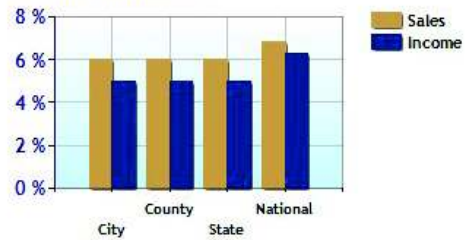

Marital Status

Family Status

Economy near Weston, CT

	City	County	State	National
Unemployment Rate	5.8%	8.5%	9.3%	9.1%
Recent Job Growth	1.3%	0.6%	0.0%	-0.1%
Future Job Growth	36.8%	32.7%	30.7%	31.3%
Sales Tax	6.0%	6.0%	6.0%	6.8%
Income Tax	5.0%	5.0%	5.0%	6.3%
Cost of Living Index	253.1	160.2	125.3	100.0

Unemployment Rate - Ten Year Chart

Job Growth - Ten Year Chart

Future Job Growth

Sales and Income Tax

Cost of Living Index

Education near Weston, CT

	City	County	State	National
High School Graduates	98.8%	88.2%	88.5%	84.7%
College Degree - 2 year	4.7%	6.4%	7.4%	7.5%
College Degree - 4 year	41.2%	24.6%	20.1%	17.4%
Graduate Degree	36.4%	19.1%	15.1%	10.1%
Expenditures per Student	\$10,168	\$8,919	\$8,058	\$5,678
Students per Teacher	14.2	15.0	14.5	14.9
Students per Librarian	293	377	375	803
Students per Guidance Counselor	242	432	406	513