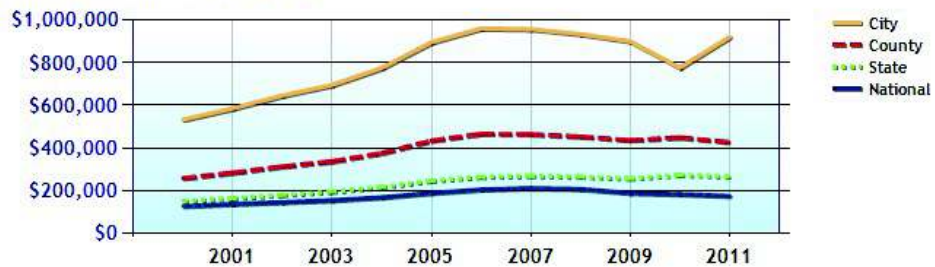

Home Values near Weston, CT

	City	County	State	National
Median Home Value	$919,500	$427,000	$265,700	$175,100
Home Appreciation	-1.9%	-2.0%	-2.3%	-3.2%

Median Home Value - Ten Year Chart