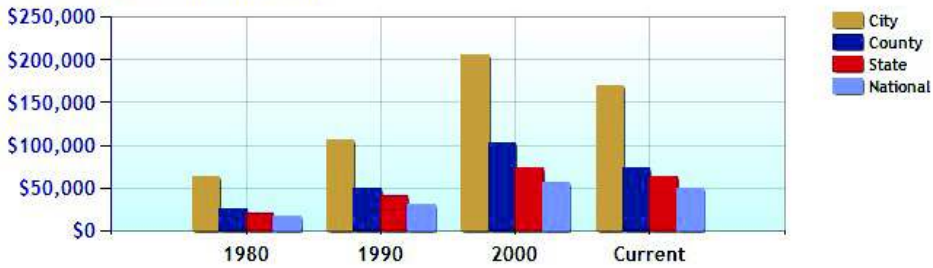

Average Rental Cost - Ten Year Chart

Percentage of Homes Rented - Thirty Year Chart

Percentage of Homes Owned - Thirty Year Chart

Home Use

Median Age of Home

Demographics near Weston, CT

	City	County	State	National
Neighborhood Type	Suburban			
Population	10,375	900,579	3,521,669	307,829,557
Population Density	492.2	1,430.4	724.9	86.8
Percent Male	49.0%	48.9%	48.8%	49.3%
Percent Female	51.0%	51.1%	51.2%	50.7%
Median Age	40.2	39.8	39.4	36.6
People per Household	3.1	2.7	2.5	2.6
Median Household Income	\$187,835	\$84,128	\$68,320	\$52,954
Average Income per Capita	\$74,559	\$45,497	\$35,693	\$27,067

Population - Thirty Year Chart

Population Age vs Total Population - Thirty Year Chart

Household Income - Thirty Year Chart

Demographics near Weston, CT (Continued)

Median Age - Thirty Year Chart

Median Personal Income - Thirty Year Chart