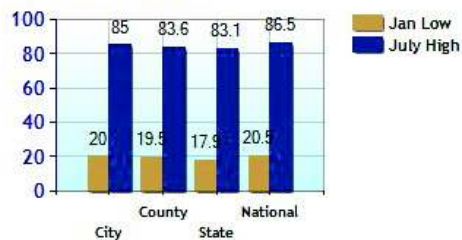

Temperature Extremes