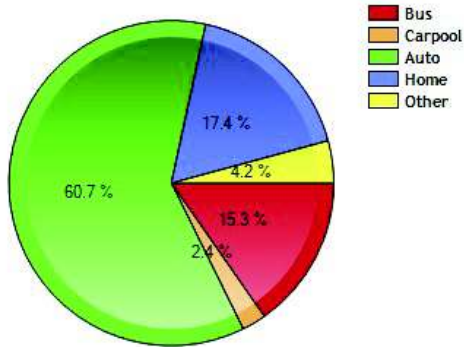

Commute near Weston, CT

	City	County	State	National
Commuting by Bus	15.3%	9.3%	5.1%	2.9%
Commuting by Carpool	2.4%	7.9%	8.4%	11.4%
Commuting by Auto	60.7%	72.6%	74.1%	74.2%
Commute Time	43.1	31.2	27.4	27.1
Working at Home	17.4%	5.6%	4.8%	5.2%

Commuting Methods for Weston