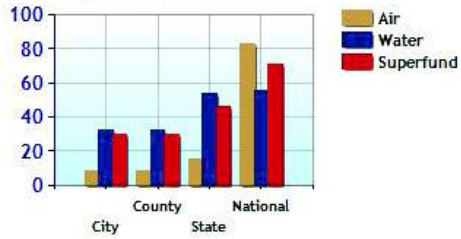

Environmental Statistics near Weston, CT

	City	County	State	National
⊕ Air Quality	8	8	15	83
⊕ Watershed Quality	32	32	54	55
⊕ Physicians per Capita	301.6	301.6	278.0	220.5
⊕ Health Cost Index	114.1	111.7	108.4	100.0
⊕ Superfund Site Index	30	30	46	71
⊕ UV Index	3.4	3.4	3.4	4.3

Environmental Quality