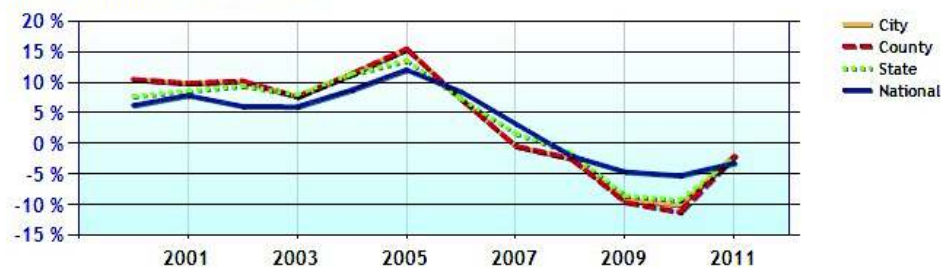

Home Appreciation - Ten Year Chart