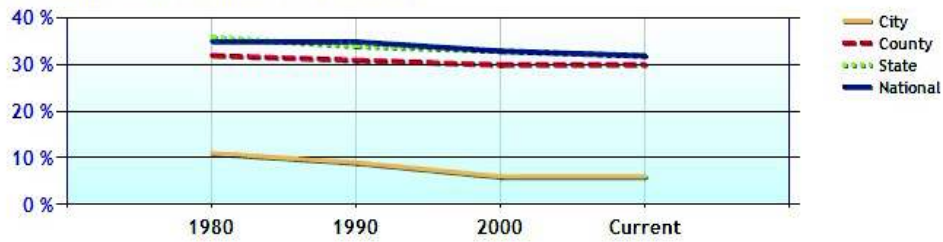

Average Rental Cost - Ten Year Chart

Percentage of Homes Rented - Thirty Year Chart

Percentage of Homes Owned - Thirty Year Chart

Home Use

Median Age of Home

Demographics near Weston, CT

	City	County	State	National
Neighborhood Type	Suburban			
Population	10,375	900,579	3,521,669	307,829,557
Population Density	492.2	1,430.4	724.9	86.8
Percent Male	49.0%	48.9%	48.8%	49.3%
Percent Female	51.0%	51.1%	51.2%	50.7%
Median Age	40.2	39.8	39.4	36.6
People per Household	3.1	2.7	2.5	2.6
Median Household Income	\$187,835	\$84,128	\$68,320	\$52,954
Average Income per Capita	\$74,559	\$45,497	\$35,693	\$27,067