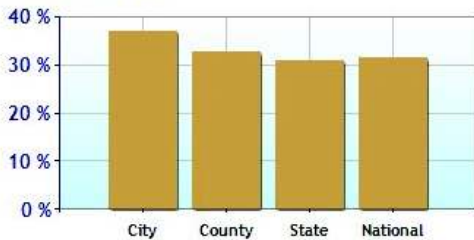

Degree Analysis for Weston

Family Facts near Weston, CT

	City	County	State	National
Currently Married	72.7%	51.1%	48.4%	47.2%
Never Married	16.7%	29.5%	31.5%	31.0%
Divorced	5.7%	8.4%	9.9%	10.6%
Widowed	3.3%	6.3%	6.5%	6.3%
Separated	1.6%	4.7%	3.8%	5.0%
Married w/Children	59.5%	49.7%	44.5%	43.0%
Married no Children	40.5%	50.3%	55.5%	57.0%
Single w/Children	65.7%	50.5%	54.8%	56.4%
Single no Children	34.3%	49.5%	45.2%	43.6%

Marital Status

Family Status

Economy near Weston, CT

	City	County	State	National
Unemployment Rate	5.8%	8.5%	9.3%	9.1%
Recent Job Growth	1.3%	0.6%	0.0%	-0.1%
Future Job Growth	36.8%	32.7%	30.7%	31.3%
Sales Tax	6.0%	6.0%	6.0%	6.8%
Income Tax	5.0%	5.0%	5.0%	6.3%
Cost of Living Index	253.1	160.2	125.3	100.0

Unemployment Rate - Ten Year Chart

Job Growth - Ten Year Chart

Future Job Growth

Sales and Income Tax

Cost of Living Index

Education near Weston, CT

	City	County	State	National
High School Graduates	98.8%	88.2%	88.5%	84.7%
College Degree - 2 year	4.7%	6.4%	7.4%	7.5%
College Degree - 4 year	41.2%	24.6%	20.1%	17.4%
Graduate Degree	36.4%	19.1%	15.1%	10.1%
Expenditures per Student	\$10,168	\$8,919	\$8,058	\$5,678
Students per Teacher	14.2	15.0	14.5	14.9
Students per Librarian	293	377	375	803
Students per Guidance Counselor	242	432	406	513