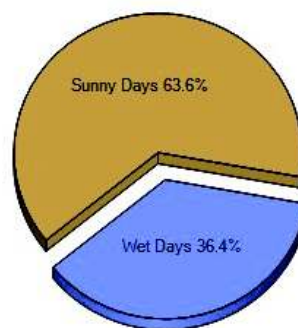

Altitude

Temperature Extremes

Precipitation Summary

Sunny and Cloudy Days per Annum for Weston

Comfort Index (during hot weather)

Environmental Statistics near Weston, CT

	City	County	State	National
⊕ Air Quality	8	8	15	83
⊕ Watershed Quality	32	32	54	55
⊕ Physicians per Capita	301.6	301.6	278.0	220.5
⊕ Health Cost Index	114.1	111.7	108.4	100.0
⊕ Superfund Site Index	30	30	46	71
⊕ UV Index	3.4	3.4	3.4	4.3