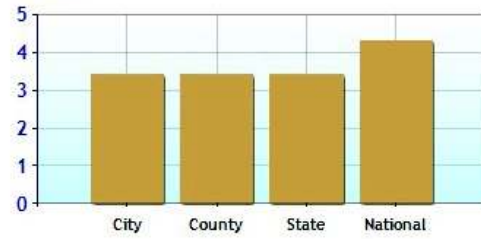

Environmental Statistics near Weston, CT

	City	County	State	National
⊕ Air Quality	8	8	15	83
⊕ Watershed Quality	32	32	54	55
⊕ Physicians per Capita	301.6	301.6	278.0	220.5
⊕ Health Cost Index	114.1	111.7	108.4	100.0
⊕ Superfund Site Index	30	30	46	71
⊕ UV Index	3.4	3.4	3.4	4.3

UV Index