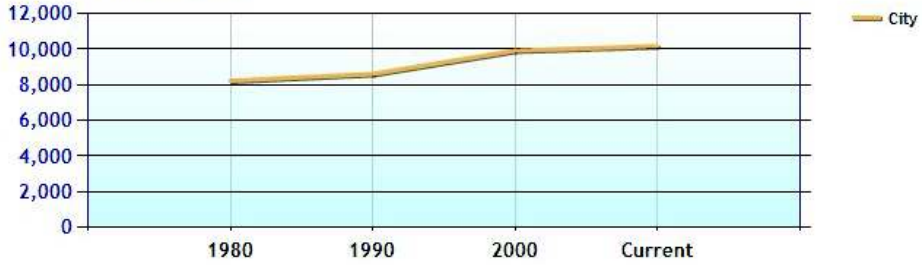

Average Rental Cost - Ten Year Chart

Percentage of Homes Rented - Thirty Year Chart

Percentage of Homes Owned - Thirty Year Chart

Home Use

Median Age of Home

Demographics near Weston, CT

	City	County	State	National
Neighborhood Type	Suburban			
Population	10,375	900,579	3,521,669	307,829,557
Population Density	492.2	1,430.4	724.9	86.8
Percent Male	49.0%	48.9%	48.8%	49.3%
Percent Female	51.0%	51.1%	51.2%	50.7%
Median Age	40.2	39.8	39.4	36.6
People per Household	3.1	2.7	2.5	2.6
Median Household Income	\$187,835	\$84,128	\$68,320	\$52,954
Average Income per Capita	\$74,559	\$45,497	\$35,693	\$27,067

Population - Thirty Year Chart

Population Age vs Total Population - Thirty Year Chart

Household Income - Thirty Year Chart

Demographics near Weston, CT (Continued)

Median Age - Thirty Year Chart

Median Personal Income - Thirty Year Chart