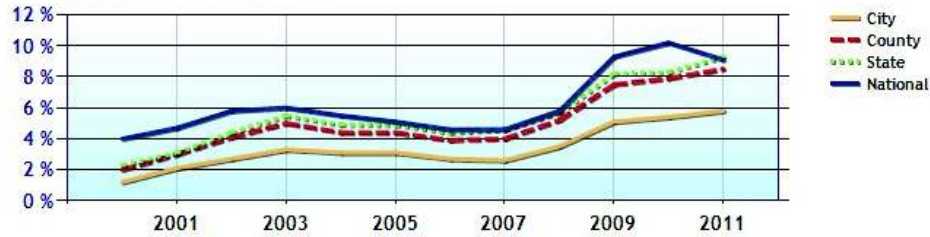

Economy near Weston, CT

	City	County	State	National
Unemployment Rate	5.8%	8.5%	9.3%	9.1%
Recent Job Growth	1.3%	0.6%	0.0%	-0.1%
Future Job Growth	36.8%	32.7%	30.7%	31.3%
Sales Tax	6.0%	6.0%	6.0%	6.8%
Income Tax	5.0%	5.0%	5.0%	6.3%
Cost of Living Index	253.1	160.2	125.3	100.0

Unemployment Rate - Ten Year Chart