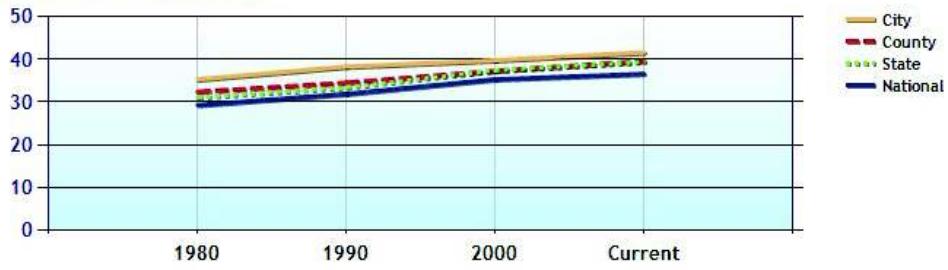

Average Rental Cost - Ten Year Chart

Percentage of Homes Rented - Thirty Year Chart

Percentage of Homes Owned - Thirty Year Chart

Home Use

Median Age of Home

Demographics near Weston, CT

	City	County	State	National
Neighborhood Type	Suburban			
Population	10,375	900,579	3,521,669	307,829,557
Population Density	492.2	1,430.4	724.9	86.8
Percent Male	49.0%	48.9%	48.8%	49.3%
Percent Female	51.0%	51.1%	51.2%	50.7%
Median Age	40.2	39.8	39.4	36.6
People per Household	3.1	2.7	2.5	2.6
Median Household Income	\$187,835	\$84,128	\$68,320	\$52,954
Average Income per Capita	\$74,559	\$45,497	\$35,693	\$27,067

Population - Thirty Year Chart

Population Age vs Total Population - Thirty Year Chart

Household Income - Thirty Year Chart

Demographics near Weston, CT (Continued)

Median Age - Thirty Year Chart

Median Personal Income - Thirty Year Chart