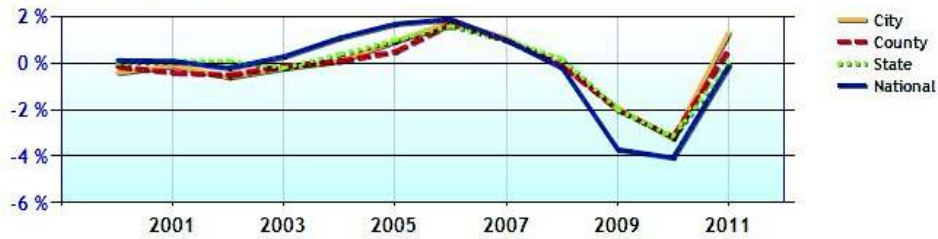

Job Growth - Ten Year Chart