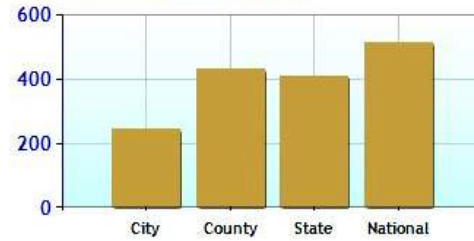

Unemployment Rate - Ten Year Chart

Job Growth - Ten Year Chart

Future Job Growth

Sales and Income Tax

Cost of Living Index

Education near Weston, CT

	City	County	State	National
High School Graduates	98.8%	88.2%	88.5%	84.7%
College Degree - 2 year	4.7%	6.4%	7.4%	7.5%
College Degree - 4 year	41.2%	24.6%	20.1%	17.4%
Graduate Degree	36.4%	19.1%	15.1%	10.1%
Expenditures per Student	\$10,168	\$8,919	\$8,058	\$5,678
Students per Teacher	14.2	15.0	14.5	14.9
Students per Librarian	293	377	375	803
Students per Guidance Counselor	242	432	406	513

Expenditures per Student

Students per Teacher

Students per Librarian

Students per Guidance Counselor

High Schools near Weston, CT

School	Grades	Students	P/T Ratio	Zipcode
Weston High School	09-12	814	12.8	06883
Staples High School	09-12	1761	12.4	06880
Wilton High School	09-12	1297	13.9	06897