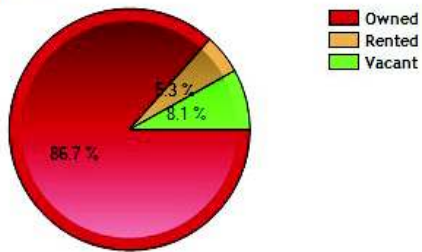

Average Rental Cost - Ten Year Chart

Percentage of Homes Rented - Thirty Year Chart

Percentage of Homes Owned - Thirty Year Chart

Home Use

Median Age of Home

Demographics near Weston, CT

	City	County	State	National
Neighborhood Type	Suburban			
Population	10,375	900,579	3,521,669	307,829,557
Population Density	492.2	1,430.4	724.9	86.8
Percent Male	49.0%	48.9%	48.8%	49.3%
Percent Female	51.0%	51.1%	51.2%	50.7%
Median Age	40.2	39.8	39.4	36.6
People per Household	3.1	2.7	2.5	2.6
Median Household Income	\$187,835	\$84,128	\$68,320	\$52,954
Average Income per Capita	\$74,559	\$45,497	\$35,693	\$27,067

Population - Thirty Year Chart

Population Age vs Total Population - Thirty Year Chart

Household Income - Thirty Year Chart

Demographics near Weston, CT (Continued)

Median Age - Thirty Year Chart

Median Personal Income - Thirty Year Chart