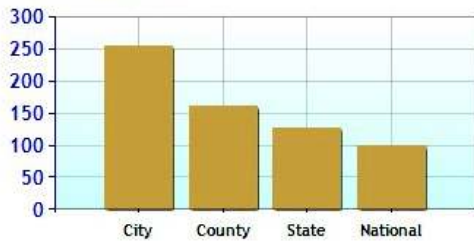

Marital Status

Family Status

Economy near Weston, CT

	City	County	State	National
Unemployment Rate	5.8%	8.5%	9.3%	9.1%
Recent Job Growth	1.3%	0.6%	0.0%	-0.1%
Future Job Growth	36.8%	32.7%	30.7%	31.3%
Sales Tax	6.0%	6.0%	6.0%	6.8%
Income Tax	5.0%	5.0%	5.0%	6.3%
Cost of Living Index	253.1	160.2	125.3	100.0

Unemployment Rate - Ten Year Chart

Job Growth - Ten Year Chart

Future Job Growth

Sales and Income Tax

Cost of Living Index

Education near Weston, CT

	City	County	State	National
High School Graduates	98.8%	88.2%	88.5%	84.7%
College Degree - 2 year	4.7%	6.4%	7.4%	7.5%
College Degree - 4 year	41.2%	24.6%	20.1%	17.4%
Graduate Degree	36.4%	19.1%	15.1%	10.1%
Expenditures per Student	\$10,168	\$8,919	\$8,058	\$5,678
Students per Teacher	14.2	15.0	14.5	14.9
Students per Librarian	293	377	375	803
Students per Guidance Counselor	242	432	406	513

Expenditures per Student

Students per Teacher

Students per Librarian

Students per Guidance Counselor

High Schools near Weston, CT

School	Grades	Students	P/T Ratio	Zipcode
Weston High School	09-12	814	12.8	06883
Staples High School	09-12	1761	12.4	06880
Wilton High School	09-12	1297	13.9	06897