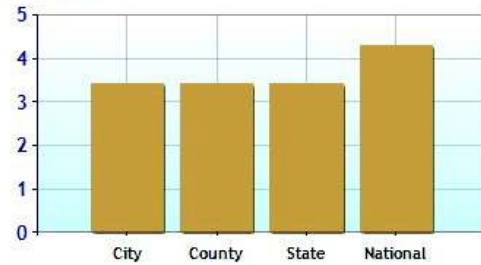

Commuting Methods for Weston

Commute Time

Health near Weston, CT

	City	County	State	National
Air Quality	8	8	15	83
Watershed Quality	32	32	54	55
Physicians per Capita	301.6	301.6	278.0	220.5
Health Cost Index	114.1	111.7	108.4	100.0
Superfund Site Index	30	30	46	71
UV Index	3.4	3.4	3.4	4.3

Environmental Quality

UV Index

Health Cost Index

Physicians per Capita