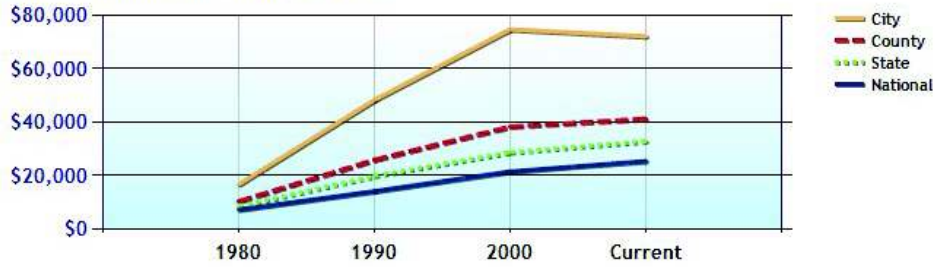

Average Rental Cost - Ten Year Chart

Percentage of Homes Rented - Thirty Year Chart

Percentage of Homes Owned - Thirty Year Chart

Home Use

Median Age of Home

Demographics near Weston, CT

	City	County	State	National
Neighborhood Type	Suburban			
Population	10,375	900,579	3,521,669	307,829,557
Population Density	492.2	1,430.4	724.9	86.8
Percent Male	49.0%	48.9%	48.8%	49.3%
Percent Female	51.0%	51.1%	51.2%	50.7%
Median Age	40.2	39.8	39.4	36.6
People per Household	3.1	2.7	2.5	2.6
Median Household Income	\$187,835	\$84,128	\$68,320	\$52,954
Average Income per Capita	\$74,559	\$45,497	\$35,693	\$27,067

Population - Thirty Year Chart

Population Age vs Total Population - Thirty Year Chart

Household Income - Thirty Year Chart

Demographics near Weston, CT (Continued)

Median Age - Thirty Year Chart

Median Personal Income - Thirty Year Chart