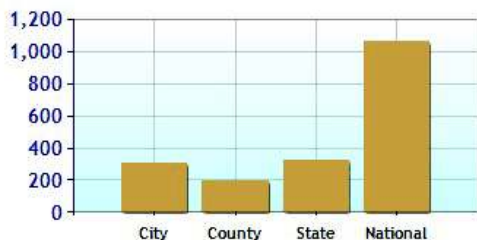

Climate near Weston, CT

	City	County	State	National
Altitude	301	199	319	1,060
Rainfall (inches annually)	49.0	47.1	46.9	36.5
Snowfall (inches annually)	14.3	26.4	31.2	25.0
January Avg. Low Temp	20.0	19.5	17.9	20.5
July Avg. High Temp	85.0	83.6	83.1	86.5
Days of Precipitation Annually	118	115	116	100
Days Mostly Sunny Annually	206	175	194	205
Comfort Index (during hot weather)	45	45	51	44

Altitude