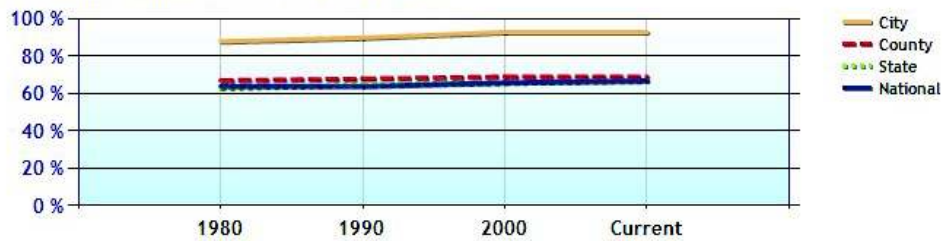

Homes Statistics near Weston, CT

	City	County	State	National
Median Age of Home	42.7	48.3	46.2	35.1
Homes Owned	86.7%	67.7%	64.7%	59.9%
Homes Rented	5.3%	26.5%	28.7%	29.7%
Homes Vacant	8.1%	5.9%	6.6%	10.4%

Average Rental Cost - Ten Year Chart

Percentage of Homes Rented - Thirty Year Chart

Percentage of Homes Owned - Thirty Year Chart

Home Use

Median Age of Home

Demographics near Weston, CT

	City	County	State	National
Neighborhood Type	Suburban			
Population	10,375	900,579	3,521,669	307,829,557
Population Density	492.2	1,430.4	724.9	86.8
Percent Male	49.0%	48.9%	48.8%	49.3%
Percent Female	51.0%	51.1%	51.2%	50.7%
Median Age	40.2	39.8	39.4	36.6
People per Household	3.1	2.7	2.5	2.6
Median Household Income	\$187,835	\$84,128	\$68,320	\$52,954
Average Income per Capita	\$74,559	\$45,497	\$35,693	\$27,067