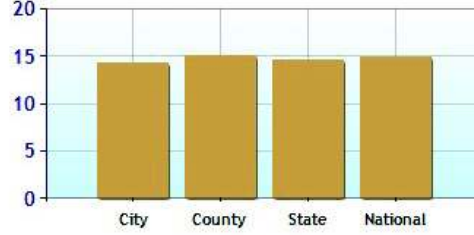

Marital Status

Family Status

Economy near Weston, CT

	City	County	State	National
Unemployment Rate	5.8%	8.5%	9.3%	9.1%
Recent Job Growth	1.3%	0.6%	0.0%	-0.1%
Future Job Growth	36.8%	32.7%	30.7%	31.3%
Sales Tax	6.0%	6.0%	6.0%	6.8%
Income Tax	5.0%	5.0%	5.0%	6.3%
Cost of Living Index	253.1	160.2	125.3	100.0

Unemployment Rate - Ten Year Chart

Job Growth - Ten Year Chart

Future Job Growth

Sales and Income Tax

Cost of Living Index

Education near Weston, CT

	City	County	State	National
High School Graduates	98.8%	88.2%	88.5%	84.7%
College Degree - 2 year	4.7%	6.4%	7.4%	7.5%
College Degree - 4 year	41.2%	24.6%	20.1%	17.4%
Graduate Degree	36.4%	19.1%	15.1%	10.1%
Expenditures per Student	\$10,168	\$8,919	\$8,058	\$5,678
Students per Teacher	14.2	15.0	14.5	14.9
Students per Librarian	293	377	375	803
Students per Guidance Counselor	242	432	406	513

Expenditures per Student

Students per Teacher

Students per Librarian

Students per Guidance Counselor

High Schools near Weston, CT

School	Grades	Students	P/T Ratio	Zipcode
Weston High School	09-12	814	12.8	06883
Staples High School	09-12	1761	12.4	06880
Wilton High School	09-12	1297	13.9	06897