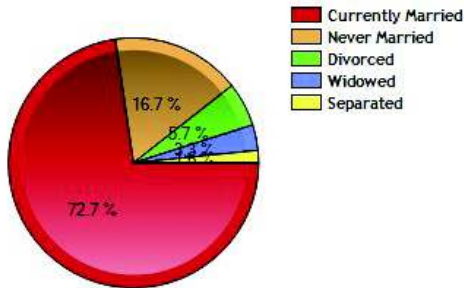

Marital Status