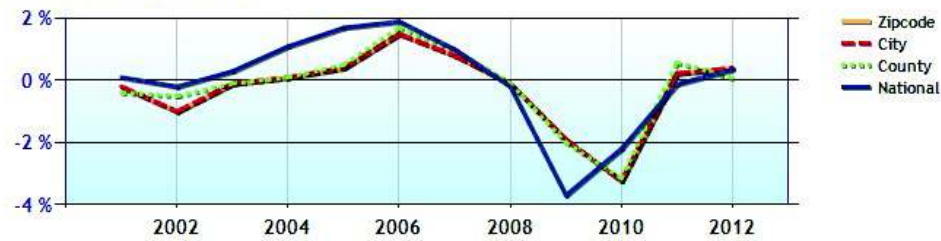

Job Growth - Ten Year Chart