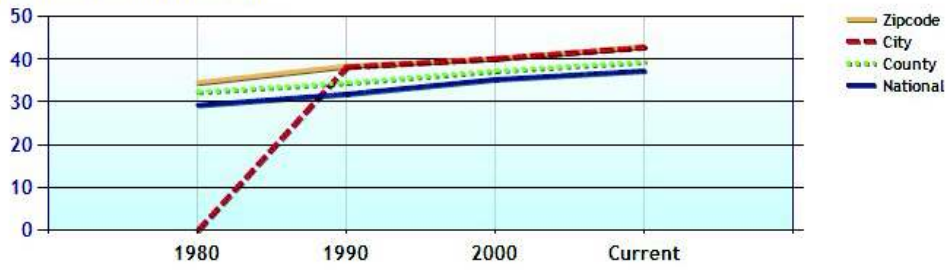

Percentage of Homes Rented - Thirty Year Chart

Percentage of Homes Owned - Thirty Year Chart

Home Use

Median Age of Home

	Zipcode	City	County	National
Neighborhood Type	Suburban	Suburban		
Population	18,053	18,062	916,829	308,035,306
Population Density	649.6	673.8	1,467.2	87.1
Percent Male	48.7%	48.7%	48.6%	49.3%
Percent Female	51.3%	51.3%	51.4%	51.0%
Median Age	43.0	42.8	39.4	37.3
People per Household	2.9	2.9	2.7	2.6
Median Household Income	\$176,255	\$176,724	\$82,641	\$50,935
Average Income per Capita	\$84,378	\$84,721	\$48,103	\$26,154

Population - Thirty Year Chart

Population Age vs Total Population - Thirty Year Chart

Household Income - Thirty Year Chart

Demographics near Zip Code 06897 (Continued)

Median Age - Thirty Year Chart

Median Personal Income - Thirty Year Chart

Household Breakdown - Thirty Year Chart

Male/Female Ratio for Zipcode 06897

Education near Zip Code 06897

	Zipcode	City	County	National
High School Graduates	94.9%	94.9%	83.9%	80.8%
College Degree - 2 year	5.1%	5.1%	5.6%	6.5%
College Degree - 4 year	37.2%	37.2%	22.7%	16.0%
Graduate Degree	33.4%	33.4%	16.5%	9.0%
Expenditures per Student	\$8,327	\$8,210	\$8,835	\$5,691
Students per Teacher	15.0	14.8	15.0	15.3
Students per Librarian	223	223	377	803
Students per Guidance Counselor	329	329	432	513