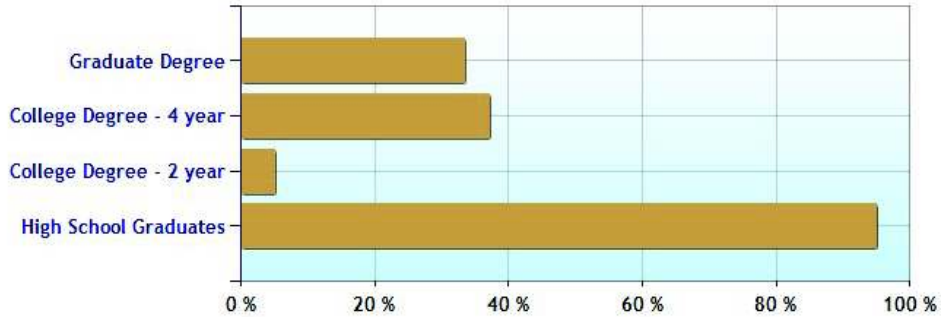

Education near Zip Code 06897

	Zipcode	City	County	National
High School Graduates	94.9%	94.9%	83.9%	80.8%
College Degree - 2 year	5.1%	5.1%	5.6%	6.5%
College Degree - 4 year	37.2%	37.2%	22.7%	16.0%
Graduate Degree	33.4%	33.4%	16.5%	9.0%
Expenditures per Student	$8,327	$8,210	$8,835	$5,691
Students per Teacher	15.0	14.8	15.0	15.3
Students per Librarian	223	223	377	803
Students per Guidance Counselor	329	329	432	513

Degree Analysis for Zipcode 06897