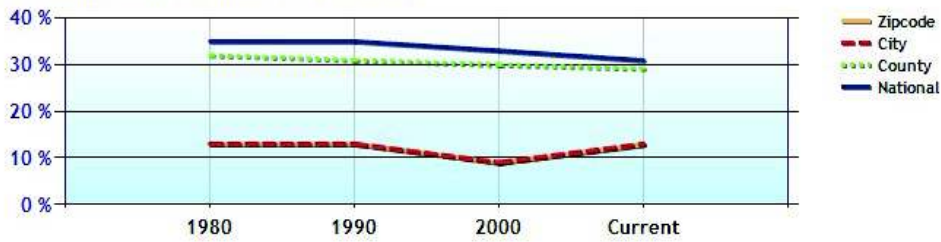

Home Values near Zip Code 06897

	Zipcode	City	County	National
Median Home Value	\$768,000	\$723,500	\$354,700	\$152,300
Home Appreciation	-2.9%	-2.9%	-2.9%	-3.0%

Median Home Value - Ten Year Chart

Home Appreciation - Ten Year Chart

	Zipcode	City	County	National
Median Age of Home	43.2	43.3	48.3	35.1
Homes Owned	82.8%	82.6%	63.7%	57.7%
Homes Rented	12.9%	12.8%	29.2%	30.9%
Homes Vacant	4.4%	4.7%	7.1%	11.4%

Average Rental Cost - Ten Year Chart

Percentage of Homes Rented - Thirty Year Chart

Percentage of Homes Owned - Thirty Year Chart

Home Use

Median Age of Home

	Zipcode	City	County	National
Neighborhood Type	Suburban	Suburban		
Population	18,053	18,062	916,829	308,035,306
Population Density	649.6	673.8	1,467.2	87.1
Percent Male	48.7%	48.7%	48.6%	49.3%
Percent Female	51.3%	51.3%	51.4%	51.0%
Median Age	43.0	42.8	39.4	37.3
People per Household	2.9	2.9	2.7	2.6
Median Household Income	\$176,255	\$176,724	\$82,641	\$50,935
Average Income per Capita	\$84,378	\$84,721	\$48,103	\$26,154