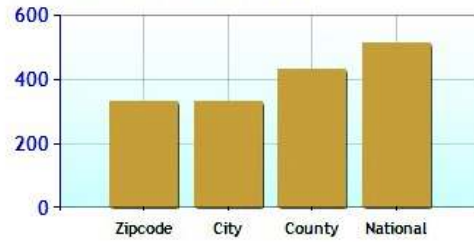

Unemployment Rate - Ten Year Chart

Job Growth - Ten Year Chart

Future Job Growth

Sales and Income Tax

Cost of Living Index

	Zipcode	City	County	National
? High School Graduates	94.9%	94.9%	83.9%	80.8%
? College Degree - 2 year	5.1%	5.1%	5.6%	6.5%
? College Degree - 4 year	37.2%	37.2%	22.7%	16.0%
? Graduate Degree	33.4%	33.4%	16.5%	9.0%
? Expenditures per Student	\$8,327	\$8,210	\$8,835	\$5,691
? Students per Teacher	15.0	14.8	15.0	15.3
? Students per Librarian	223	223	377	803
? Students per Guidance Counselor	329	329	432	513

Expenditures per Student

Students per Teacher

Students per Librarian

Students per Guidance Counselor

High Schools near Zip Code 06897

School	Grades	Students	P/T Ratio	Zipcode
Wilton High School	09-12	1297	13.9	06897
New Canaan High School	09-12	1222	13.2	06840
Weston High School	09-12	814	12.8	06883