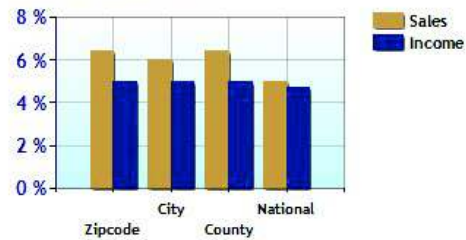

Marital Status

Family Status

	Zipcode	City	County	National
Unemployment Rate	5.6%	5.6%	7.5%	8.2%
Recent Job Growth	0.5%	0.5%	0.6%	1.1%
Future Job Growth	35.2%	35.2%	32.9%	32.1%
Sales Tax	6.4%	6.0%	6.4%	5.0%
Income Tax	5.0%	5.0%	5.0%	4.7%
Cost of Living Index	230.0	221.9	154.1	100.0

Unemployment Rate - Ten Year Chart

Job Growth - Ten Year Chart

Future Job Growth

Sales and Income Tax

Cost of Living Index

	Zipcode	City	County	National
? High School Graduates	94.9%	94.9%	83.9%	80.8%
? College Degree - 2 year	5.1%	5.1%	5.6%	6.5%
? College Degree - 4 year	37.2%	37.2%	22.7%	16.0%
? Graduate Degree	33.4%	33.4%	16.5%	9.0%
? Expenditures per Student	\$8,327	\$8,210	\$8,835	\$5,691
? Students per Teacher	15.0	14.8	15.0	15.3
? Students per Librarian	223	223	377	803
? Students per Guidance Counselor	329	329	432	513

Expenditures per Student

Students per Teacher

Students per Librarian

Students per Guidance Counselor

High Schools near Zip Code 06897

School	Grades	Students	P/T Ratio	Zipcode
Wilton High School	09-12	1297	13.9	06897
New Canaan High School	09-12	1222	13.2	06840
Weston High School	09-12	814	12.8	06883