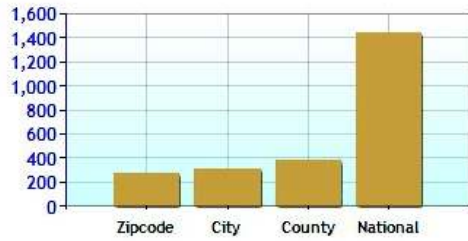

Zipcode	City	County	National
? Altitude	273	310	379	1,443
? Rainfall (inches annually)	48.0	48.0	47.1	36.5
? Snowfall (inches annually)	36.9	36.9	26.4	25.0
? January Avg. Low Temp	20.0	20.0	19.5	20.5
? July Avg. High Temp	85.0	85.0	83.6	86.5
? Days of Precipitation Annually	101	101	115	100
? Days Mostly Sunny Annually	205	205	175	205
? Comfort Index (during hot weather)	45	45	45	44

Altitude