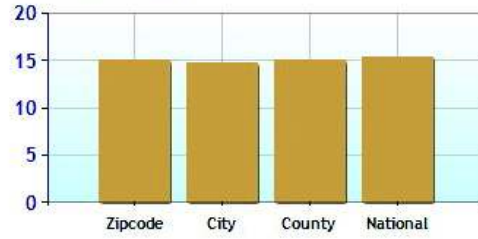

Marital Status

Family Status

	Zipcode	City	County	National
Unemployment Rate	5.6%	5.6%	7.5%	8.2%
Recent Job Growth	0.5%	0.5%	0.6%	1.1%
Future Job Growth	35.2%	35.2%	32.9%	32.1%
Sales Tax	6.4%	6.0%	6.4%	5.0%
Income Tax	5.0%	5.0%	5.0%	4.7%
Cost of Living Index	230.0	221.9	154.1	100.0

Unemployment Rate - Ten Year Chart

Job Growth - Ten Year Chart

Future Job Growth

Sales and Income Tax

Cost of Living Index

	Zipcode	City	County	National
? High School Graduates	94.9%	94.9%	83.9%	80.8%
? College Degree - 2 year	5.1%	5.1%	5.6%	6.5%
? College Degree - 4 year	37.2%	37.2%	22.7%	16.0%
? Graduate Degree	33.4%	33.4%	16.5%	9.0%
? Expenditures per Student	\$8,327	\$8,210	\$8,835	\$5,691
? Students per Teacher	15.0	14.8	15.0	15.3
? Students per Librarian	223	223	377	803
? Students per Guidance Counselor	329	329	432	513

Expenditures per Student

Students per Teacher

Students per Librarian

Students per Guidance Counselor

High Schools near Zip Code 06897

School	Grades	Students	P/T Ratio	Zipcode
Wilton High School	09-12	1297	13.9	06897
New Canaan High School	09-12	1222	13.2	06840
Weston High School	09-12	814	12.8	06883