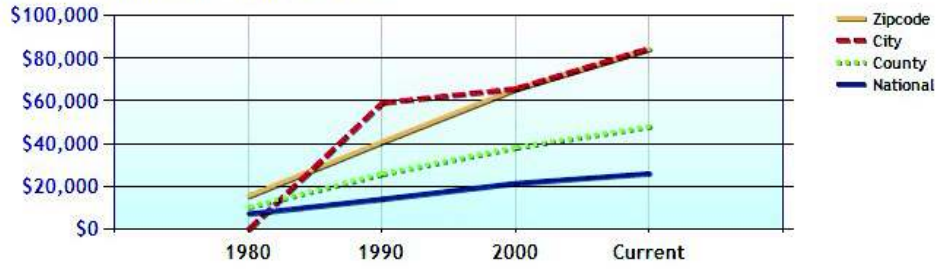

Percentage of Homes Rented - Thirty Year Chart

Percentage of Homes Owned - Thirty Year Chart

Home Use

Median Age of Home

	Zipcode	City	County	National
Neighborhood Type	Suburban	Suburban		
Population	18,053	18,062	916,829	308,035,306
Population Density	649.6	673.8	1,467.2	87.1
Percent Male	48.7%	48.7%	48.6%	49.3%
Percent Female	51.3%	51.3%	51.4%	51.0%
Median Age	43.0	42.8	39.4	37.3
People per Household	2.9	2.9	2.7	2.6
Median Household Income	\$176,255	\$176,724	\$82,641	\$50,935
Average Income per Capita	\$84,378	\$84,721	\$48,103	\$26,154

Population - Thirty Year Chart

Population Age vs Total Population - Thirty Year Chart

Household Income - Thirty Year Chart

Demographics near Zip Code 06897 (Continued)

Median Age - Thirty Year Chart

Median Personal Income - Thirty Year Chart

Household Breakdown - Thirty Year Chart

Male/Female Ratio for Zipcode 06897

Education near Zip Code 06897

	Zipcode	City	County	National
High School Graduates	94.9%	94.9%	83.9%	80.8%
College Degree - 2 year	5.1%	5.1%	5.6%	6.5%
College Degree - 4 year	37.2%	37.2%	22.7%	16.0%
Graduate Degree	33.4%	33.4%	16.5%	9.0%
Expenditures per Student	\$8,327	\$8,210	\$8,835	\$5,691
Students per Teacher	15.0	14.8	15.0	15.3
Students per Librarian	223	223	377	803
Students per Guidance Counselor	329	329	432	513