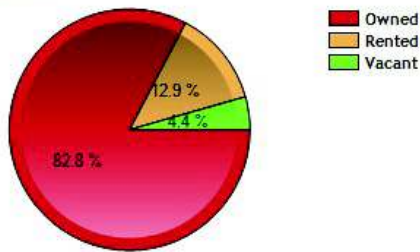

	Zipcode	City	County	National
Median Age of Home	43.2	43.3	48.3	35.1
Homes Owned	82.8%	82.6%	63.7%	57.7%
Homes Rented	12.9%	12.8%	29.2%	30.9%
Homes Vacant	4.4%	4.7%	7.1%	11.4%

Average Rental Cost - Ten Year Chart

Percentage of Homes Rented - Thirty Year Chart

Percentage of Homes Owned - Thirty Year Chart

Home Use

Median Age of Home

	Zipcode	City	County	National
Neighborhood Type	Suburban	Suburban		
Population	18,053	18,062	916,829	308,035,306
Population Density	649.6	673.8	1,467.2	87.1
Percent Male	48.7%	48.7%	48.6%	49.3%
Percent Female	51.3%	51.3%	51.4%	51.0%
Median Age	43.0	42.8	39.4	37.3
People per Household	2.9	2.9	2.7	2.6
Median Household Income	\$176,255	\$176,724	\$82,641	\$50,935
Average Income per Capita	\$84,378	\$84,721	\$48,103	\$26,154