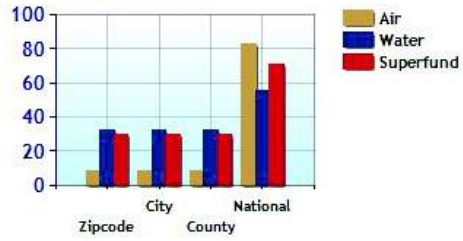

Altitude

Temperature Extremes

Precipitation Summary

Sunny and Cloudy Days per Annum for 06897

Comfort Index (during hot weather)

	Zipcode	City	County	National
? Air Quality	8	8	8	83
? Watershed Quality	32	32	32	55
? Physicians per Capita	337.0	337.0	337.0	261.3
? Health Cost Index	114.0	114.0	114.0	100.0
? Superfund Site Index	30	30	30	71
? UV Index	3.4	3.4	3.4	4.3

Environmental Quality

UV Index

Commute near Zip Code 06897

	Zipcode	City	County	National
Commuting by Bus	14.3%	14.2%	9.4%	2.3%
Commuting by Carpool	4.0%	4.0%	7.9%	11.4%
Commuting by Auto	68.1%	68.1%	72.6%	75.1%
Commute Time	42.3	42.4	31.4	27.9
Working at Home	11.4%	11.4%	5.6%	5.4%