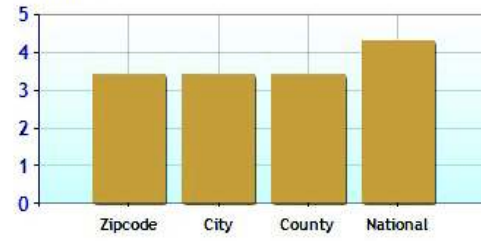

	Zipcode	City	County	National
? Altitude	273	310	379	1,443
? Rainfall (inches annually)	48.0	48.0	47.1	36.5
? Snowfall (inches annually)	36.9	36.9	26.4	25.0
? January Avg. Low Temp	20.0	20.0	19.5	20.5
? July Avg. High Temp	85.0	85.0	83.6	86.5
? Days of Precipitation Annually	101	101	115	100
? Days Mostly Sunny Annually	205	205	175	205
? Comfort Index (during hot weather)	45	45	45	44

Altitude

Temperature Extremes

Precipitation Summary

Sunny and Cloudy Days per Annum for 06897

Comfort Index (during hot weather)

	Zipcode	City	County	National
? Air Quality	8	8	8	83
? Watershed Quality	32	32	32	55
? Physicians per Capita	337.0	337.0	337.0	261.3
? Health Cost Index	114.0	114.0	114.0	100.0
? Superfund Site Index	30	30	30	71
? UV Index	3.4	3.4	3.4	4.3

Environmental Quality

UV Index

Commute near Zip Code 06897

	Zipcode	City	County	National
Commuting by Bus	14.3%	14.2%	9.4%	2.3%
Commuting by Carpool	4.0%	4.0%	7.9%	11.4%
Commuting by Auto	68.1%	68.1%	72.6%	75.1%
Commute Time	42.3	42.4	31.4	27.9
Working at Home	11.4%	11.4%	5.6%	5.4%