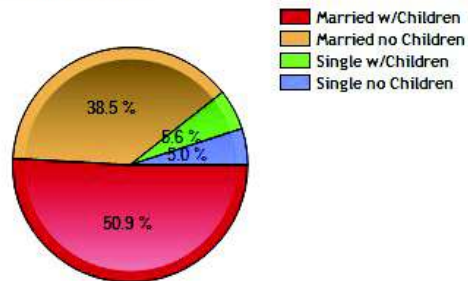

Household Breakdown - Thirty Year Chart

Male/Female Ratio for Zipcode 06897

Education near Zip Code 06897

	Zipcode	City	County	National
High School Graduates	94.9%	94.9%	83.9%	80.8%
College Degree - 2 year	5.1%	5.1%	5.6%	6.5%
College Degree - 4 year	37.2%	37.2%	22.7%	16.0%
Graduate Degree	33.4%	33.4%	16.5%	9.0%
Expenditures per Student	\$8,327	\$8,210	\$8,835	\$5,691
Students per Teacher	15.0	14.8	15.0	15.3
Students per Librarian	223	223	377	803
Students per Guidance Counselor	329	329	432	513

Degree Analysis for Zipcode 06897

Family Facts near Zip Code 06897

	Zipcode	City	County	National
Currently Married	66.6%	66.6%	50.2%	46.3%
Never Married	18.8%	18.8%	30.1%	32.0%
Divorced	6.2%	6.2%	8.6%	10.6%
Widowed	5.2%	5.2%	6.4%	6.1%
Separated	3.3%	3.3%	4.8%	5.0%
Married w/Children	50.9%	50.9%	37.0%	30.4%
Married no Children	38.5%	38.5%	39.5%	42.5%
Single w/Children	5.6%	5.6%	11.7%	14.4%
Single no Children	5.0%	5.0%	11.9%	12.7%

Marital Status

Family Status

	Zipcode	City	County	National
Unemployment Rate	5.6%	5.6%	7.5%	8.2%
Recent Job Growth	0.5%	0.5%	0.6%	1.1%
Future Job Growth	35.2%	35.2%	32.9%	32.1%
Sales Tax	6.4%	6.0%	6.4%	5.0%
Income Tax	5.0%	5.0%	5.0%	4.7%
Cost of Living Index	230.0	221.9	154.1	100.0