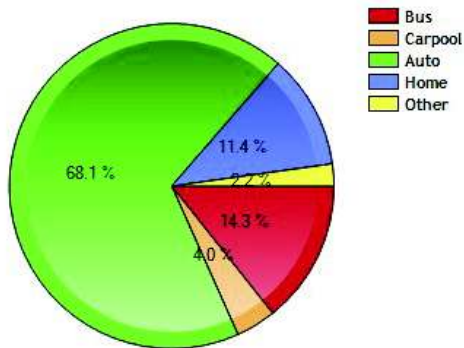

Commute near Zip Code 06897

	Zipcode	City	County	National
Commuting by Bus	14.3%	14.2%	9.4%	2.3%
Commuting by Carpool	4.0%	4.0%	7.9%	11.4%
Commuting by Auto	68.1%	68.1%	72.6%	75.1%
Commute Time	42.3	42.4	31.4	27.9
Working at Home	11.4%	11.4%	5.6%	5.4%

Commuting Methods for Zipcode 06897