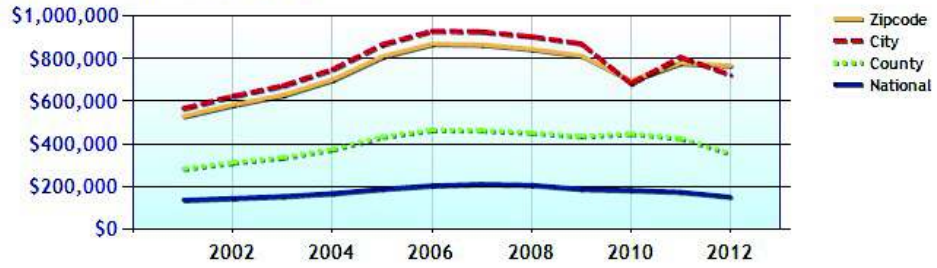

Home Values near Zip Code 06897

	Zipcode	City	County	National
Median Home Value	\$768,000	\$723,500	\$354,700	\$152,300
Home Appreciation	-2.9%	-2.9%	-2.9%	-3.0%

Median Home Value - Ten Year Chart

Home Appreciation - Ten Year Chart

	Zipcode	City	County	National
Median Age of Home	43.2	43.3	48.3	35.1
Homes Owned	82.8%	82.6%	63.7%	57.7%
Homes Rented	12.9%	12.8%	29.2%	30.9%
Homes Vacant	4.4%	4.7%	7.1%	11.4%

Average Rental Cost - Ten Year Chart