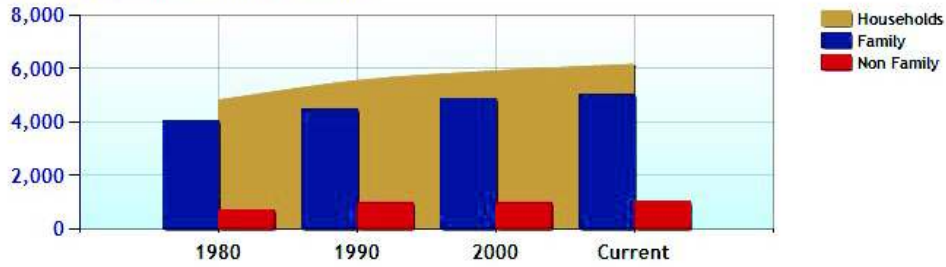

	Zipcode	City	County	National
Median Age of Home	43.2	43.3	48.3	35.1
Homes Owned	82.8%	82.6%	63.7%	57.7%
Homes Rented	12.9%	12.8%	29.2%	30.9%
Homes Vacant	4.4%	4.7%	7.1%	11.4%

Average Rental Cost - Ten Year Chart

Percentage of Homes Rented - Thirty Year Chart

Percentage of Homes Owned - Thirty Year Chart

Home Use

Median Age of Home

	Zipcode	City	County	National
Neighborhood Type	Suburban	Suburban		
Population	18,053	18,062	916,829	308,035,306
Population Density	649.6	673.8	1,467.2	87.1
Percent Male	48.7%	48.7%	48.6%	49.3%
Percent Female	51.3%	51.3%	51.4%	51.0%
Median Age	43.0	42.8	39.4	37.3
People per Household	2.9	2.9	2.7	2.6
Median Household Income	\$176,255	\$176,724	\$82,641	\$50,935
Average Income per Capita	\$84,378	\$84,721	\$48,103	\$26,154

Population - Thirty Year Chart

Population Age vs Total Population - Thirty Year Chart

Household Income - Thirty Year Chart

Demographics near Zip Code 06897 (Continued)

Median Age - Thirty Year Chart

Median Personal Income - Thirty Year Chart

Household Breakdown - Thirty Year Chart

Male/Female Ratio for Zipcode 06897

Education near Zip Code 06897

	Zipcode	City	County	National
High School Graduates	94.9%	94.9%	83.9%	80.8%
College Degree - 2 year	5.1%	5.1%	5.6%	6.5%
College Degree - 4 year	37.2%	37.2%	22.7%	16.0%
Graduate Degree	33.4%	33.4%	16.5%	9.0%
Expenditures per Student	\$8,327	\$8,210	\$8,835	\$5,691
Students per Teacher	15.0	14.8	15.0	15.3
Students per Librarian	223	223	377	803
Students per Guidance Counselor	329	329	432	513