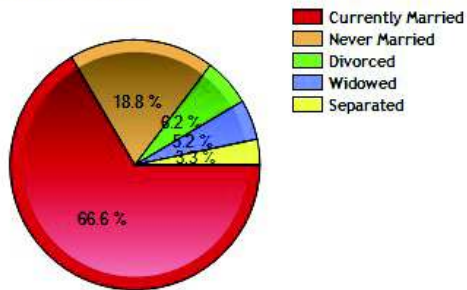

Marital Status