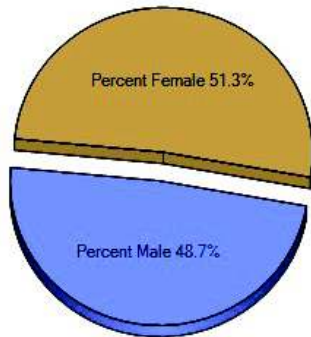

Percentage of Homes Rented - Thirty Year Chart

Percentage of Homes Owned - Thirty Year Chart

Home Use

Median Age of Home

	Zipcode	City	County	National
Neighborhood Type	Suburban	Suburban		
Population	18,053	18,062	916,829	308,035,306
Population Density	649.6	673.8	1,467.2	87.1
Percent Male	48.7%	48.7%	48.6%	49.3%
Percent Female	51.3%	51.3%	51.4%	51.0%
Median Age	43.0	42.8	39.4	37.3
People per Household	2.9	2.9	2.7	2.6
Median Household Income	\$176,255	\$176,724	\$82,641	\$50,935
Average Income per Capita	\$84,378	\$84,721	\$48,103	\$26,154

Population - Thirty Year Chart

Population Age vs Total Population - Thirty Year Chart

Household Income - Thirty Year Chart

Demographics near Zip Code 06897 (Continued)

Median Age - Thirty Year Chart

Median Personal Income - Thirty Year Chart

Household Breakdown - Thirty Year Chart

Male/Female Ratio for Zipcode 06897

Education near Zip Code 06897

	Zipcode	City	County	National
High School Graduates	94.9%	94.9%	83.9%	80.8%
College Degree - 2 year	5.1%	5.1%	5.6%	6.5%
College Degree - 4 year	37.2%	37.2%	22.7%	16.0%
Graduate Degree	33.4%	33.4%	16.5%	9.0%
Expenditures per Student	\$8,327	\$8,210	\$8,835	\$5,691
Students per Teacher	15.0	14.8	15.0	15.3
Students per Librarian	223	223	377	803
Students per Guidance Counselor	329	329	432	513