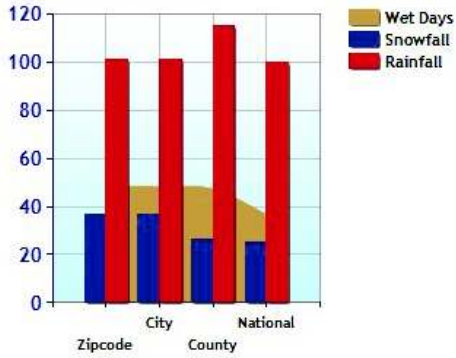

	Zipcode	City	County	National
? Altitude	273	310	379	1,443
? Rainfall (inches annually)	48.0	48.0	47.1	36.5
? Snowfall (inches annually)	36.9	36.9	26.4	25.0
? January Avg. Low Temp	20.0	20.0	19.5	20.5
? July Avg. High Temp	85.0	85.0	83.6	86.5
? Days of Precipitation Annually	101	101	115	100
? Days Mostly Sunny Annually	205	205	175	205
? Comfort Index (during hot weather)	45	45	45	44

Altitude

Temperature Extremes

Precipitation Summary

Sunny and Cloudy Days per Annum for 06897

Comfort Index (during hot weather)

	Zipcode	City	County	National
? Air Quality	8	8	8	83
? Watershed Quality	32	32	32	55
? Physicians per Capita	337.0	337.0	337.0	261.3
? Health Cost Index	114.0	114.0	114.0	100.0
? Superfund Site Index	30	30	30	71
? UV Index	3.4	3.4	3.4	4.3