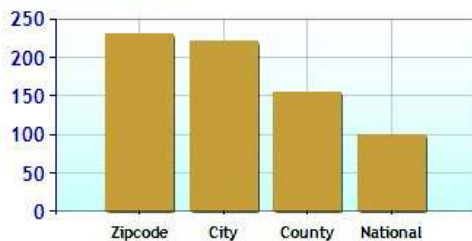

Marital Status

Family Status

	Zipcode	City	County	National
Unemployment Rate	5.6%	5.6%	7.5%	8.2%
Recent Job Growth	0.5%	0.5%	0.6%	1.1%
Future Job Growth	35.2%	35.2%	32.9%	32.1%
Sales Tax	6.4%	6.0%	6.4%	5.0%
Income Tax	5.0%	5.0%	5.0%	4.7%
Cost of Living Index	230.0	221.9	154.1	100.0

Unemployment Rate - Ten Year Chart

Job Growth - Ten Year Chart

Future Job Growth

Sales and Income Tax

Cost of Living Index

	Zipcode	City	County	National
? High School Graduates	94.9%	94.9%	83.9%	80.8%
? College Degree - 2 year	5.1%	5.1%	5.6%	6.5%
? College Degree - 4 year	37.2%	37.2%	22.7%	16.0%
? Graduate Degree	33.4%	33.4%	16.5%	9.0%
? Expenditures per Student	\$8,327	\$8,210	\$8,835	\$5,691
? Students per Teacher	15.0	14.8	15.0	15.3
? Students per Librarian	223	223	377	803
? Students per Guidance Counselor	329	329	432	513

Expenditures per Student

Students per Teacher

Students per Librarian

Students per Guidance Counselor

High Schools near Zip Code 06897

School	Grades	Students	P/T Ratio	Zipcode
Wilton High School	09-12	1297	13.9	06897
New Canaan High School	09-12	1222	13.2	06840
Weston High School	09-12	814	12.8	06883