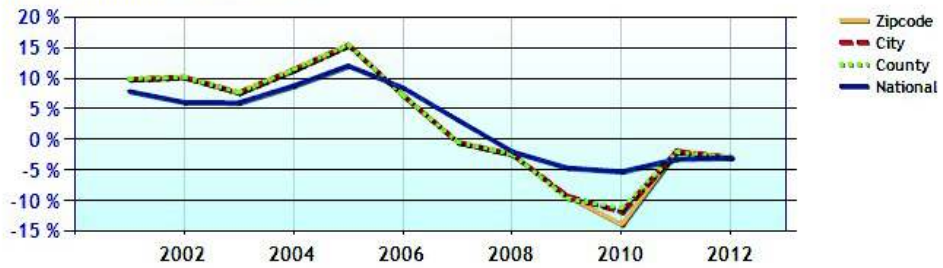

Home Values near Zip Code 06897

	Zipcode	City	County	National
Median Home Value	\$768,000	\$723,500	\$354,700	\$152,300
Home Appreciation	-2.9%	-2.9%	-2.9%	-3.0%

Median Home Value - Ten Year Chart

Home Appreciation - Ten Year Chart

	Zipcode	City	County	National
Median Age of Home	43.2	43.3	48.3	35.1
Homes Owned	82.8%	82.6%	63.7%	57.7%
Homes Rented	12.9%	12.8%	29.2%	30.9%
Homes Vacant	4.4%	4.7%	7.1%	11.4%

Average Rental Cost - Ten Year Chart