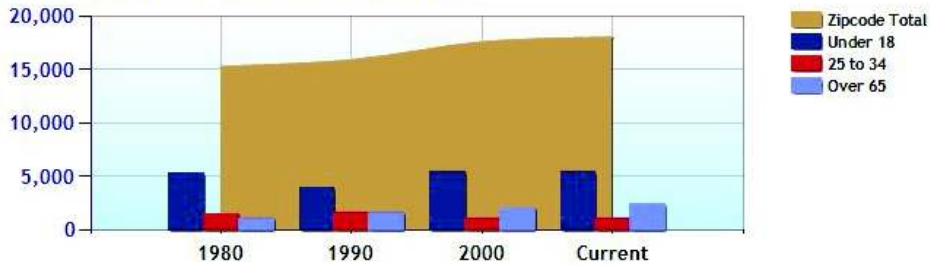

	Zipcode	City	County	National
Median Age of Home	43.2	43.3	48.3	35.1
Homes Owned	82.8%	82.6%	63.7%	57.7%
Homes Rented	12.9%	12.8%	29.2%	30.9%
Homes Vacant	4.4%	4.7%	7.1%	11.4%

Average Rental Cost - Ten Year Chart

Percentage of Homes Rented - Thirty Year Chart

Percentage of Homes Owned - Thirty Year Chart

Home Use

Median Age of Home

	Zipcode	City	County	National
Neighborhood Type	Suburban	Suburban		
Population	18,053	18,062	916,829	308,035,306
Population Density	649.6	673.8	1,467.2	87.1
Percent Male	48.7%	48.7%	48.6%	49.3%
Percent Female	51.3%	51.3%	51.4%	51.0%
Median Age	43.0	42.8	39.4	37.3
People per Household	2.9	2.9	2.7	2.6
Median Household Income	\$176,255	\$176,724	\$82,641	\$50,935
Average Income per Capita	\$84,378	\$84,721	\$48,103	\$26,154

Population - Thirty Year Chart

Population Age vs Total Population - Thirty Year Chart

Household Income - Thirty Year Chart

Demographics near Zip Code 06897 (Continued)

Median Age - Thirty Year Chart

Median Personal Income - Thirty Year Chart

Household Breakdown - Thirty Year Chart

Male/Female Ratio for Zipcode 06897

Education near Zip Code 06897

	Zipcode	City	County	National
High School Graduates	94.9%	94.9%	83.9%	80.8%
College Degree - 2 year	5.1%	5.1%	5.6%	6.5%
College Degree - 4 year	37.2%	37.2%	22.7%	16.0%
Graduate Degree	33.4%	33.4%	16.5%	9.0%
Expenditures per Student	\$8,327	\$8,210	\$8,835	\$5,691
Students per Teacher	15.0	14.8	15.0	15.3
Students per Librarian	223	223	377	803
Students per Guidance Counselor	329	329	432	513