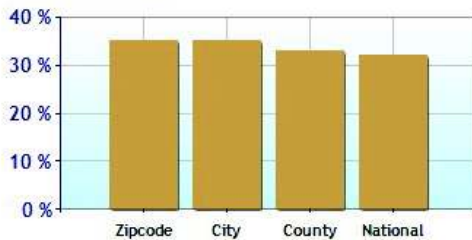

Household Breakdown - Thirty Year Chart

Male/Female Ratio for Zipcode 06897

Education near Zip Code 06897

	Zipcode	City	County	National
High School Graduates	94.9%	94.9%	83.9%	80.8%
College Degree - 2 year	5.1%	5.1%	5.6%	6.5%
College Degree - 4 year	37.2%	37.2%	22.7%	16.0%
Graduate Degree	33.4%	33.4%	16.5%	9.0%
Expenditures per Student	\$8,327	\$8,210	\$8,835	\$5,691
Students per Teacher	15.0	14.8	15.0	15.3
Students per Librarian	223	223	377	803
Students per Guidance Counselor	329	329	432	513

Degree Analysis for Zipcode 06897

Family Facts near Zip Code 06897

	Zipcode	City	County	National
Currently Married	66.6%	66.6%	50.2%	46.3%
Never Married	18.8%	18.8%	30.1%	32.0%
Divorced	6.2%	6.2%	8.6%	10.6%
Widowed	5.2%	5.2%	6.4%	6.1%
Separated	3.3%	3.3%	4.8%	5.0%
Married w/Children	50.9%	50.9%	37.0%	30.4%
Married no Children	38.5%	38.5%	39.5%	42.5%
Single w/Children	5.6%	5.6%	11.7%	14.4%
Single no Children	5.0%	5.0%	11.9%	12.7%

Marital Status

Family Status

	Zipcode	City	County	National
Unemployment Rate	5.6%	5.6%	7.5%	8.2%
Recent Job Growth	0.5%	0.5%	0.6%	1.1%
Future Job Growth	35.2%	35.2%	32.9%	32.1%
Sales Tax	6.4%	6.0%	6.4%	5.0%
Income Tax	5.0%	5.0%	5.0%	4.7%
Cost of Living Index	230.0	221.9	154.1	100.0

Unemployment Rate - Ten Year Chart

Job Growth - Ten Year Chart

Future Job Growth

Sales and Income Tax

Cost of Living Index

	Zipcode	City	County	National
? High School Graduates	94.9%	94.9%	83.9%	80.8%
? College Degree - 2 year	5.1%	5.1%	5.6%	6.5%
? College Degree - 4 year	37.2%	37.2%	22.7%	16.0%
? Graduate Degree	33.4%	33.4%	16.5%	9.0%
? Expenditures per Student	\$8,327	\$8,210	\$8,835	\$5,691
? Students per Teacher	15.0	14.8	15.0	15.3
? Students per Librarian	223	223	377	803
? Students per Guidance Counselor	329	329	432	513