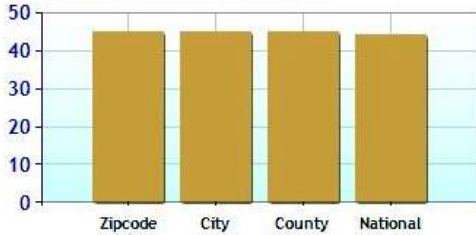

	Zipcode	City	County	National
? Altitude	273	310	379	1,443
? Rainfall (inches annually)	48.0	48.0	47.1	36.5
? Snowfall (inches annually)	36.9	36.9	26.4	25.0
? January Avg. Low Temp	20.0	20.0	19.5	20.5
? July Avg. High Temp	85.0	85.0	83.6	86.5
? Days of Precipitation Annually	101	101	115	100
? Days Mostly Sunny Annually	205	205	175	205
? Comfort Index (during hot weather)	45	45	45	44

Altitude

Temperature Extremes

Precipitation Summary

Sunny and Cloudy Days per Annum for 06897

Comfort Index (during hot weather)

	Zipcode	City	County	National
? Air Quality	8	8	8	83
? Watershed Quality	32	32	32	55
? Physicians per Capita	337.0	337.0	337.0	261.3
? Health Cost Index	114.0	114.0	114.0	100.0
? Superfund Site Index	30	30	30	71
? UV Index	3.4	3.4	3.4	4.3

Environmental Quality

UV Index

Commute near Zip Code 06897

	Zipcode	City	County	National
Commuting by Bus	14.3%	14.2%	9.4%	2.3%
Commuting by Carpool	4.0%	4.0%	7.9%	11.4%
Commuting by Auto	68.1%	68.1%	72.6%	75.1%
Commute Time	42.3	42.4	31.4	27.9
Working at Home	11.4%	11.4%	5.6%	5.4%