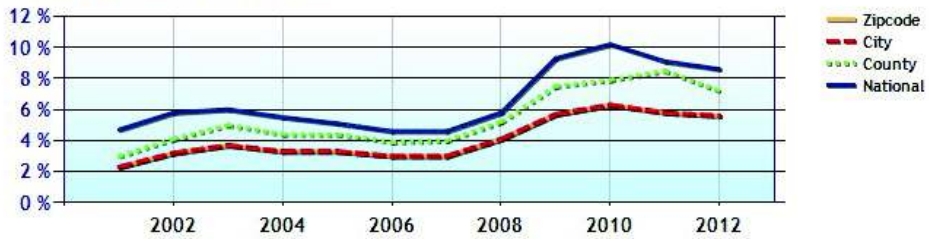

Marital Status

Family Status

	Zipcode	City	County	National
Unemployment Rate	5.6%	5.6%	7.5%	8.2%
Recent Job Growth	0.5%	0.5%	0.6%	1.1%
Future Job Growth	35.2%	35.2%	32.9%	32.1%
Sales Tax	6.4%	6.0%	6.4%	5.0%
Income Tax	5.0%	5.0%	5.0%	4.7%
Cost of Living Index	230.0	221.9	154.1	100.0

Unemployment Rate - Ten Year Chart

Job Growth - Ten Year Chart

Future Job Growth

Sales and Income Tax

Cost of Living Index

	Zipcode	City	County	National
? High School Graduates	94.9%	94.9%	83.9%	80.8%
? College Degree - 2 year	5.1%	5.1%	5.6%	6.5%
? College Degree - 4 year	37.2%	37.2%	22.7%	16.0%
? Graduate Degree	33.4%	33.4%	16.5%	9.0%
? Expenditures per Student	\$8,327	\$8,210	\$8,835	\$5,691
? Students per Teacher	15.0	14.8	15.0	15.3
? Students per Librarian	223	223	377	803
? Students per Guidance Counselor	329	329	432	513