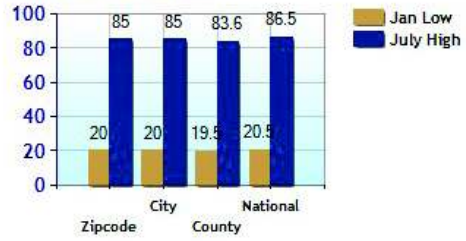

Temperature Extremes