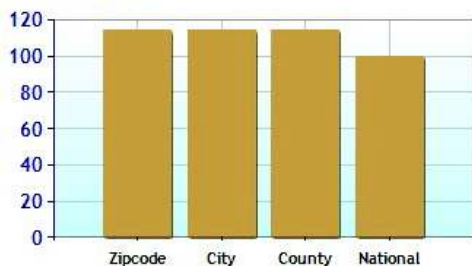

Environmental Quality

UV Index

Commute near Zip Code 06897

	Zipcode	City	County	National
Commuting by Bus	14.3%	14.2%	9.4%	2.3%
Commuting by Carpool	4.0%	4.0%	7.9%	11.4%
Commuting by Auto	68.1%	68.1%	72.6%	75.1%
Commute Time	42.3	42.4	31.4	27.9
Working at Home	11.4%	11.4%	5.6%	5.4%

Commuting Methods for Zipcode 06897

Commute Time

Health near Zip Code 06897

	Zipcode	City	County	National
Air Quality	8	8	8	83
Watershed Quality	32	32	32	55
Physicians per Capita	337.0	337.0	337.0	261.3
Health Cost Index	114.0	114.0	114.0	100.0
Superfund Site Index	30	30	30	71
UV Index	3.4	3.4	3.4	4.3

Environmental Quality

UV Index

Health Cost Index

Physicians per Capita