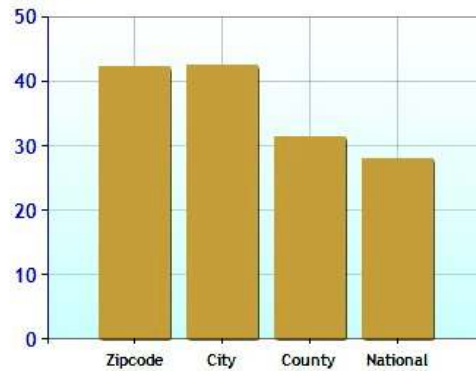

Altitude

Temperature Extremes

Precipitation Summary

Sunny and Cloudy Days per Annum for 06897

Comfort Index (during hot weather)

	Zipcode	City	County	National
? Air Quality	8	8	8	83
? Watershed Quality	32	32	32	55
? Physicians per Capita	337.0	337.0	337.0	261.3
? Health Cost Index	114.0	114.0	114.0	100.0
? Superfund Site Index	30	30	30	71
? UV Index	3.4	3.4	3.4	4.3

Environmental Quality

UV Index

Commute near Zip Code 06897

	Zipcode	City	County	National
Commuting by Bus	14.3%	14.2%	9.4%	2.3%
Commuting by Carpool	4.0%	4.0%	7.9%	11.4%
Commuting by Auto	68.1%	68.1%	72.6%	75.1%
Commute Time	42.3	42.4	31.4	27.9
Working at Home	11.4%	11.4%	5.6%	5.4%

Commuting Methods for Zipcode 06897

Commute Time

Health near Zip Code 06897

	Zipcode	City	County	National
Air Quality	8	8	8	83
Watershed Quality	32	32	32	55
Physicians per Capita	337.0	337.0	337.0	261.3
Health Cost Index	114.0	114.0	114.0	100.0
Superfund Site Index	30	30	30	71
UV Index	3.4	3.4	3.4	4.3