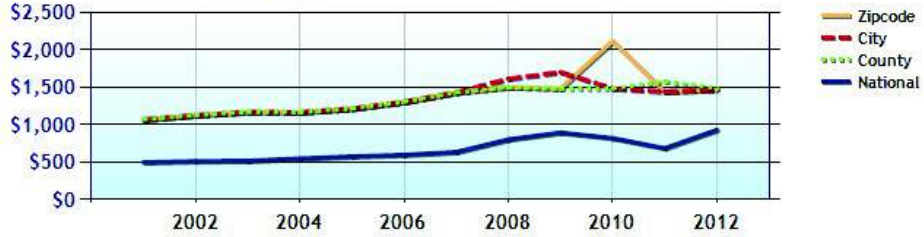

Home Values near Zip Code 06897

	Zipcode	City	County	National
Median Home Value	\$768,000	\$723,500	\$354,700	\$152,300
Home Appreciation	-2.9%	-2.9%	-2.9%	-3.0%

Median Home Value - Ten Year Chart

Home Appreciation - Ten Year Chart

	Zipcode	City	County	National
Median Age of Home	43.2	43.3	48.3	35.1
Homes Owned	82.8%	82.6%	63.7%	57.7%
Homes Rented	12.9%	12.8%	29.2%	30.9%
Homes Vacant	4.4%	4.7%	7.1%	11.4%

Average Rental Cost - Ten Year Chart