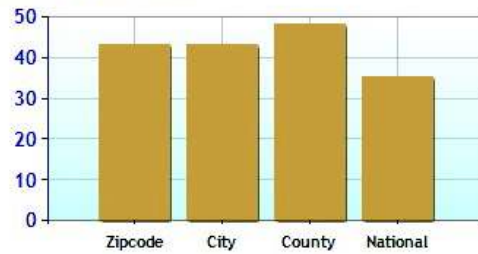

	Zipcode	City	County	National
Median Age of Home	43.2	43.3	48.3	35.1
Homes Owned	82.8%	82.6%	63.7%	57.7%
Homes Rented	12.9%	12.8%	29.2%	30.9%
Homes Vacant	4.4%	4.7%	7.1%	11.4%

Average Rental Cost - Ten Year Chart

Percentage of Homes Rented - Thirty Year Chart

Percentage of Homes Owned - Thirty Year Chart

Home Use

Median Age of Home

	Zipcode	City	County	National
Neighborhood Type	Suburban	Suburban		
Population	18,053	18,062	916,829	308,035,306
Population Density	649.6	673.8	1,467.2	87.1
Percent Male	48.7%	48.7%	48.6%	49.3%
Percent Female	51.3%	51.3%	51.4%	51.0%
Median Age	43.0	42.8	39.4	37.3
People per Household	2.9	2.9	2.7	2.6
Median Household Income	\$176,255	\$176,724	\$82,641	\$50,935
Average Income per Capita	\$84,378	\$84,721	\$48,103	\$26,154

Population - Thirty Year Chart

Population Age vs Total Population - Thirty Year Chart

Household Income - Thirty Year Chart

Demographics near Zip Code 06897 (Continued)

Median Age - Thirty Year Chart

Median Personal Income - Thirty Year Chart

Household Breakdown - Thirty Year Chart

Male/Female Ratio for Zipcode 06897

Education near Zip Code 06897

	Zipcode	City	County	National
High School Graduates	94.9%	94.9%	83.9%	80.8%
College Degree - 2 year	5.1%	5.1%	5.6%	6.5%
College Degree - 4 year	37.2%	37.2%	22.7%	16.0%
Graduate Degree	33.4%	33.4%	16.5%	9.0%
Expenditures per Student	\$8,327	\$8,210	\$8,835	\$5,691
Students per Teacher	15.0	14.8	15.0	15.3
Students per Librarian	223	223	377	803
Students per Guidance Counselor	329	329	432	513