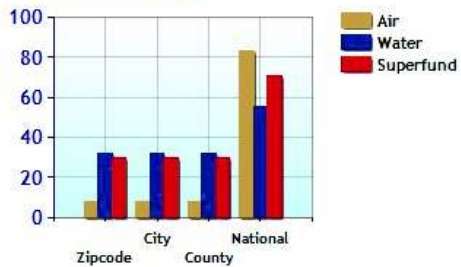

Environmental Quality

UV Index

Commute near Zip Code 06897

	Zipcode	City	County	National
Commuting by Bus	14.3%	14.2%	9.4%	2.3%
Commuting by Carpool	4.0%	4.0%	7.9%	11.4%
Commuting by Auto	68.1%	68.1%	72.6%	75.1%
Commute Time	42.3	42.4	31.4	27.9
Working at Home	11.4%	11.4%	5.6%	5.4%

Commuting Methods for Zipcode 06897

Commute Time

Health near Zip Code 06897

	Zipcode	City	County	National
Air Quality	8	8	8	83
Watershed Quality	32	32	32	55
Physicians per Capita	337.0	337.0	337.0	261.3
Health Cost Index	114.0	114.0	114.0	100.0
Superfund Site Index	30	30	30	71
UV Index	3.4	3.4	3.4	4.3

Environmental Quality

UV Index

Health Cost Index

Physicians per Capita