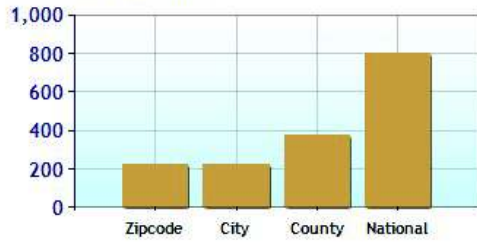

Marital Status

Family Status

	Zipcode	City	County	National
Unemployment Rate	5.6%	5.6%	7.5%	8.2%
Recent Job Growth	0.5%	0.5%	0.6%	1.1%
Future Job Growth	35.2%	35.2%	32.9%	32.1%
Sales Tax	6.4%	6.0%	6.4%	5.0%
Income Tax	5.0%	5.0%	5.0%	4.7%
Cost of Living Index	230.0	221.9	154.1	100.0

Unemployment Rate - Ten Year Chart

Job Growth - Ten Year Chart

Future Job Growth

Sales and Income Tax

Cost of Living Index

	Zipcode	City	County	National
? High School Graduates	94.9%	94.9%	83.9%	80.8%
? College Degree - 2 year	5.1%	5.1%	5.6%	6.5%
? College Degree - 4 year	37.2%	37.2%	22.7%	16.0%
? Graduate Degree	33.4%	33.4%	16.5%	9.0%
? Expenditures per Student	\$8,327	\$8,210	\$8,835	\$5,691
? Students per Teacher	15.0	14.8	15.0	15.3
? Students per Librarian	223	223	377	803
? Students per Guidance Counselor	329	329	432	513

Expenditures per Student

Students per Teacher

Students per Librarian

Students per Guidance Counselor

High Schools near Zip Code 06897

School	Grades	Students	P/T Ratio	Zipcode
Wilton High School	09-12	1297	13.9	06897
New Canaan High School	09-12	1222	13.2	06840
Weston High School	09-12	814	12.8	06883