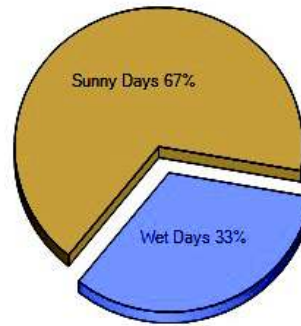

	Zipcode	City	County	National
? Altitude	273	310	379	1,443
? Rainfall (inches annually)	48.0	48.0	47.1	36.5
? Snowfall (inches annually)	36.9	36.9	26.4	25.0
? January Avg. Low Temp	20.0	20.0	19.5	20.5
? July Avg. High Temp	85.0	85.0	83.6	86.5
? Days of Precipitation Annually	101	101	115	100
? Days Mostly Sunny Annually	205	205	175	205
? Comfort Index (during hot weather)	45	45	45	44

Altitude

Temperature Extremes

Precipitation Summary

Sunny and Cloudy Days per Annum for 06897

Comfort Index (during hot weather)

	Zipcode	City	County	National
? Air Quality	8	8	8	83
? Watershed Quality	32	32	32	55
? Physicians per Capita	337.0	337.0	337.0	261.3
? Health Cost Index	114.0	114.0	114.0	100.0
? Superfund Site Index	30	30	30	71
? UV Index	3.4	3.4	3.4	4.3