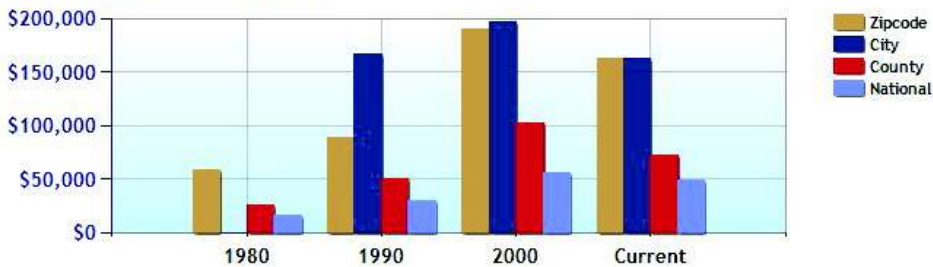

	Zipcode	City	County	National
Median Age of Home	43.2	43.3	48.3	35.1
Homes Owned	82.8%	82.6%	63.7%	57.7%
Homes Rented	12.9%	12.8%	29.2%	30.9%
Homes Vacant	4.4%	4.7%	7.1%	11.4%

Average Rental Cost - Ten Year Chart

Percentage of Homes Rented - Thirty Year Chart

Percentage of Homes Owned - Thirty Year Chart

Home Use

Median Age of Home

	Zipcode	City	County	National
Neighborhood Type	Suburban	Suburban		
Population	18,053	18,062	916,829	308,035,306
Population Density	649.6	673.8	1,467.2	87.1
Percent Male	48.7%	48.7%	48.6%	49.3%
Percent Female	51.3%	51.3%	51.4%	51.0%
Median Age	43.0	42.8	39.4	37.3
People per Household	2.9	2.9	2.7	2.6
Median Household Income	\$176,255	\$176,724	\$82,641	\$50,935
Average Income per Capita	\$84,378	\$84,721	\$48,103	\$26,154

Population - Thirty Year Chart

Population Age vs Total Population - Thirty Year Chart

Household Income - Thirty Year Chart

Demographics near Zip Code 06897 (Continued)

Median Age - Thirty Year Chart

Median Personal Income - Thirty Year Chart

Household Breakdown - Thirty Year Chart

Male/Female Ratio for Zipcode 06897

Education near Zip Code 06897

	Zipcode	City	County	National
High School Graduates	94.9%	94.9%	83.9%	80.8%
College Degree - 2 year	5.1%	5.1%	5.6%	6.5%
College Degree - 4 year	37.2%	37.2%	22.7%	16.0%
Graduate Degree	33.4%	33.4%	16.5%	9.0%
Expenditures per Student	\$8,327	\$8,210	\$8,835	\$5,691
Students per Teacher	15.0	14.8	15.0	15.3
Students per Librarian	223	223	377	803
Students per Guidance Counselor	329	329	432	513