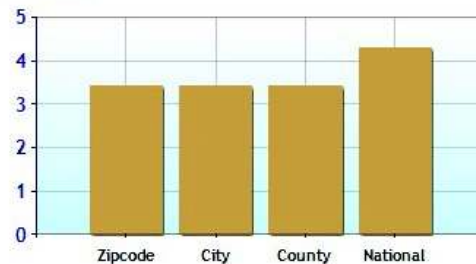

Environmental Quality

UV Index

Commute near Zip Code 06897

	Zipcode	City	County	National
Commuting by Bus	14.3%	14.2%	9.4%	2.3%
Commuting by Carpool	4.0%	4.0%	7.9%	11.4%
Commuting by Auto	68.1%	68.1%	72.6%	75.1%
Commute Time	42.3	42.4	31.4	27.9
Working at Home	11.4%	11.4%	5.6%	5.4%

Commuting Methods for Zipcode 06897

Commute Time

Health near Zip Code 06897

	Zipcode	City	County	National
Air Quality	8	8	8	83
Watershed Quality	32	32	32	55
Physicians per Capita	337.0	337.0	337.0	261.3
Health Cost Index	114.0	114.0	114.0	100.0
Superfund Site Index	30	30	30	71
UV Index	3.4	3.4	3.4	4.3

Environmental Quality

UV Index

Health Cost Index

Physicians per Capita