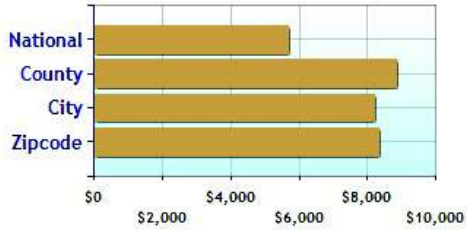

Marital Status

Family Status

	Zipcode	City	County	National
Unemployment Rate	5.6%	5.6%	7.5%	8.2%
Recent Job Growth	0.5%	0.5%	0.6%	1.1%
Future Job Growth	35.2%	35.2%	32.9%	32.1%
Sales Tax	6.4%	6.0%	6.4%	5.0%
Income Tax	5.0%	5.0%	5.0%	4.7%
Cost of Living Index	230.0	221.9	154.1	100.0

Unemployment Rate - Ten Year Chart

Job Growth - Ten Year Chart

Future Job Growth

Sales and Income Tax

Cost of Living Index

	Zipcode	City	County	National
? High School Graduates	94.9%	94.9%	83.9%	80.8%
? College Degree - 2 year	5.1%	5.1%	5.6%	6.5%
? College Degree - 4 year	37.2%	37.2%	22.7%	16.0%
? Graduate Degree	33.4%	33.4%	16.5%	9.0%
? Expenditures per Student	\$8,327	\$8,210	\$8,835	\$5,691
? Students per Teacher	15.0	14.8	15.0	15.3
? Students per Librarian	223	223	377	803
? Students per Guidance Counselor	329	329	432	513

Expenditures per Student

Students per Teacher

Students per Librarian

Students per Guidance Counselor

High Schools near Zip Code 06897

School	Grades	Students	P/T Ratio	Zipcode
Wilton High School	09-12	1297	13.9	06897
New Canaan High School	09-12	1222	13.2	06840
Weston High School	09-12	814	12.8	06883